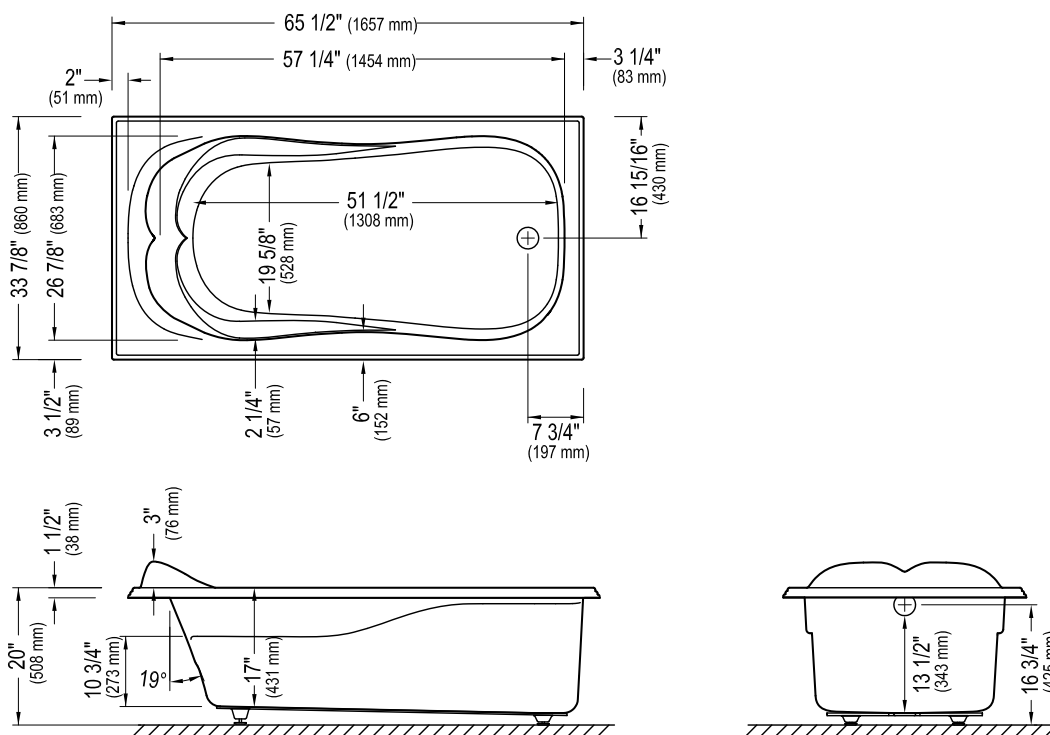

Produits Neptune

MÉLIA 66

Bathtub

*A bathtub fitted with back jets can cause the pump to protrude by approximately 3" from the overall dimension.

**All dimensions are approximate and subject to change without notice. Please refer to the installation guide before beginning the installation