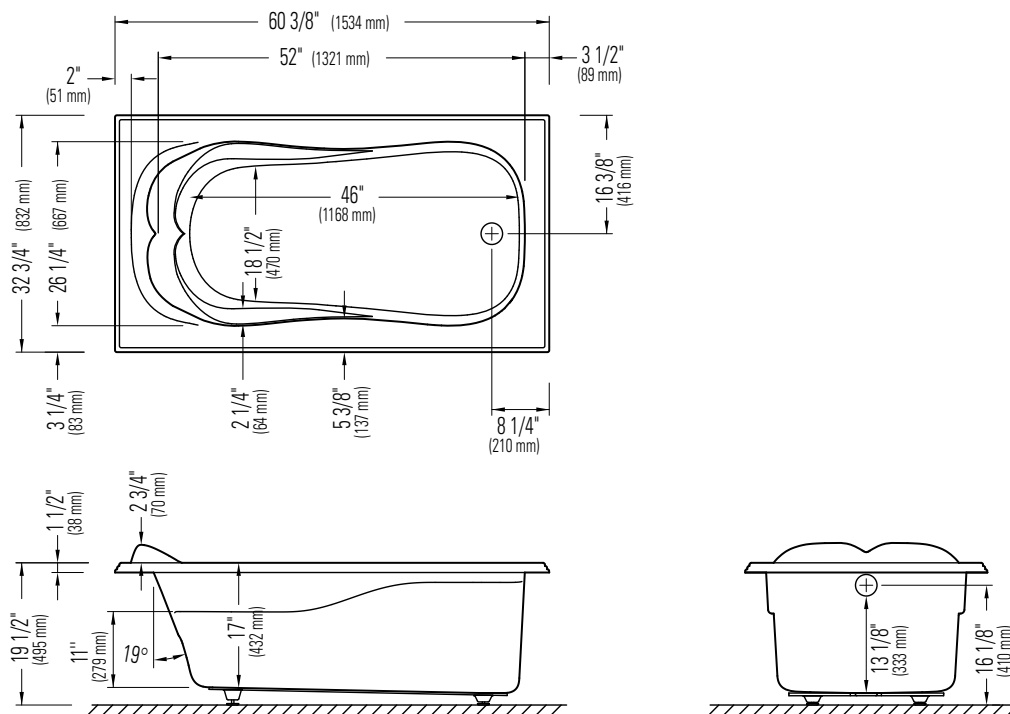

# MÉLIA 60

Bathtub

\*A bathtub fitted with back jets can cause the pump to protrude by approximately 3" from the overall dimension.

\*\*All dimensions are approximate and subject to change without notice. Please refer to the installation guide before beginning the installation