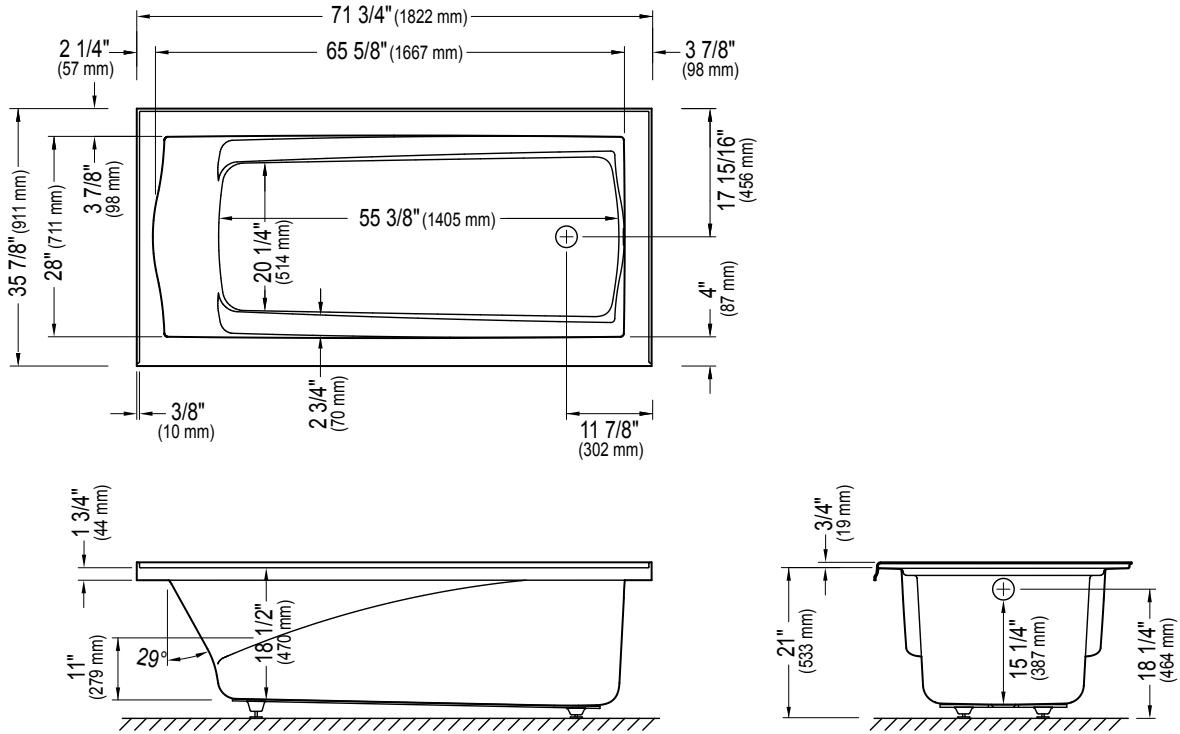

08-2010

Produits Neptune

DELIGHT 3672

RIGHT DRAIN WITH INTEGRATED TILING FLANGE

Bathtub

6835 PICARD STREET
SAINT-HYACINTHE, QUEBEC J2S 1H3
CANADA

PHONE 450 773 7058
FAX 450 773 5063
TOLL-FREE CANADA 1 888 226 7099
TOLL-FREE USA 1 888 226 7899