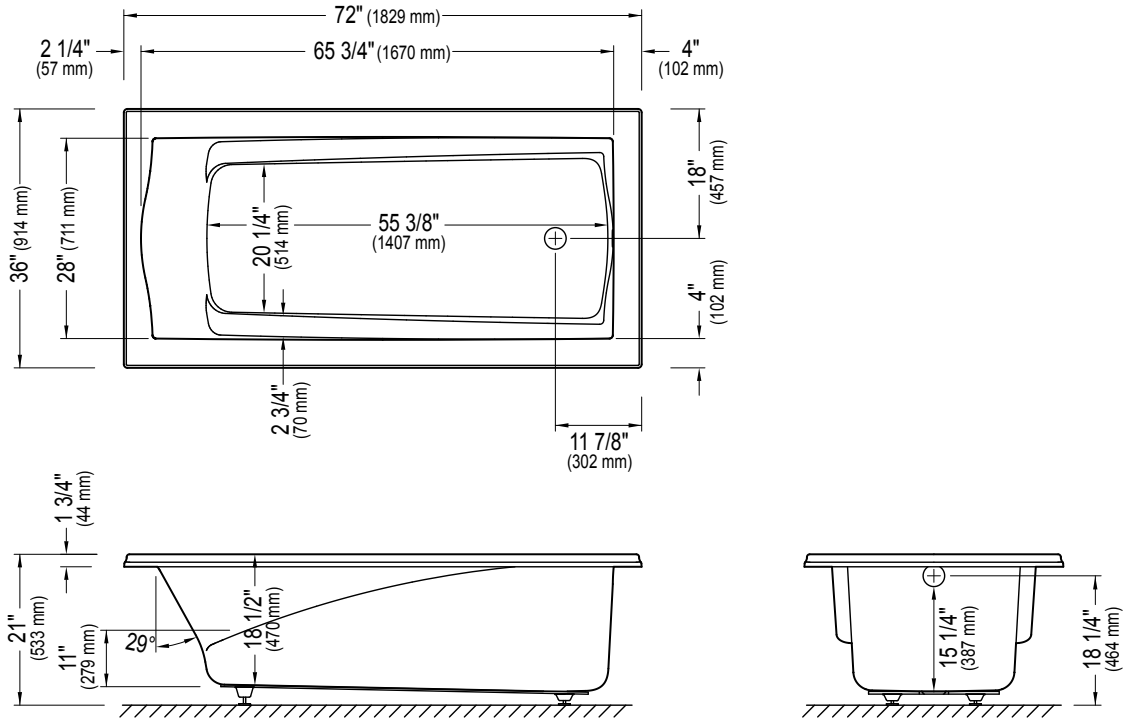

Produits Neptune

DELIGHT 3672

DROP-IN

Bathtub

6835 PICARD STREET
SAINT-HYACINTHE, QUEBEC J2S 1H3
CANADA

PHONE 450 773 7058
FAX 450 773 5063
TOLL-FREE CANADA 1 888 226 7099
TOLL-FREE USA 1 888 226 7899

produitsneptune.com

08-2010