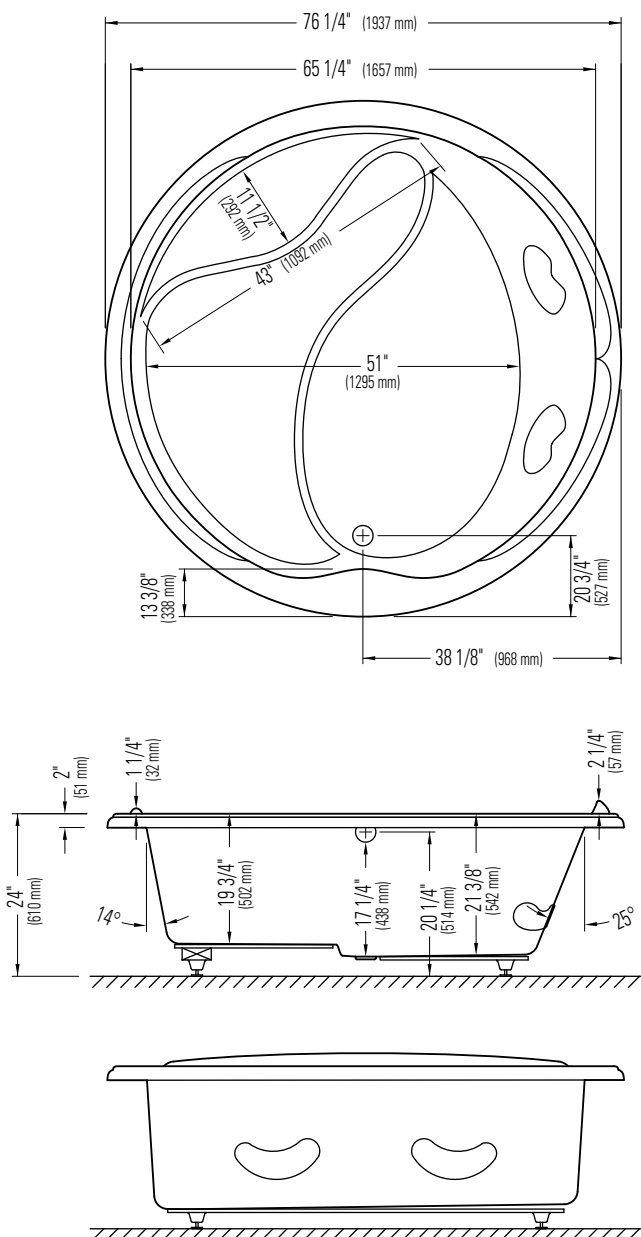

Produits Neptune

CLEOPATRA

Bathtub

6835 PICARD STREET
SAINT-HYACINTHE, QUEBEC J2S 1H3
CANADA

PHONE 450 773 7058
FAX 450 773 5063
TOLL-FREE CANADA 1 888 226 7099
TOLL-FREE USA 1 888 226 7899

produitsneptune.com

*A bathtub fitted with back jets can cause the pump to protrude by approximately 3" from the overall dimension.

**All dimensions are approximate and subject to change without notice.
Please refer to the installation guide before beginning the installation