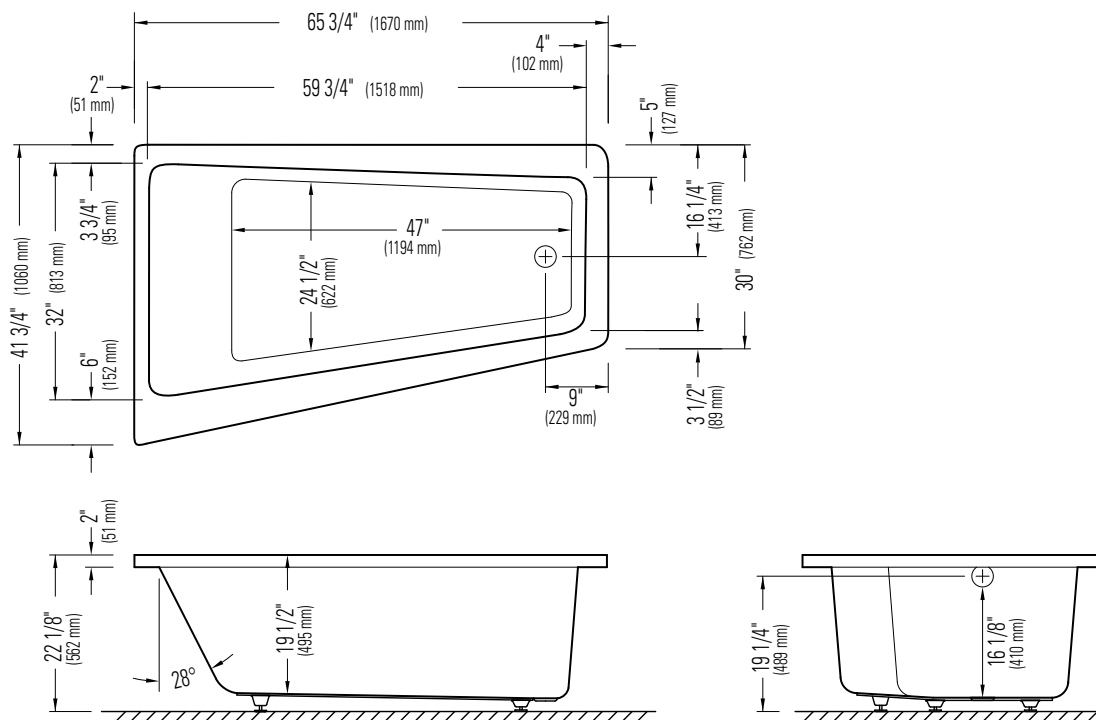

Produits Neptune

BORA 66

LEFT DRAIN

Bathtub

*A bathtub fitted with back jets can cause the pump to protrude by approximately 3" from the overall dimension.

**All dimensions are approximate and subject to change without notice. Please refer to the installation guide before beginning the installation

RIGHT DRAIN

Bathtub

*A bathtub fitted with back jets can cause the pump to protrude by approximately 3" from the overall dimension.

**All dimensions are approximate and subject to change without notice. Please refer to the installation guide before beginning the installation