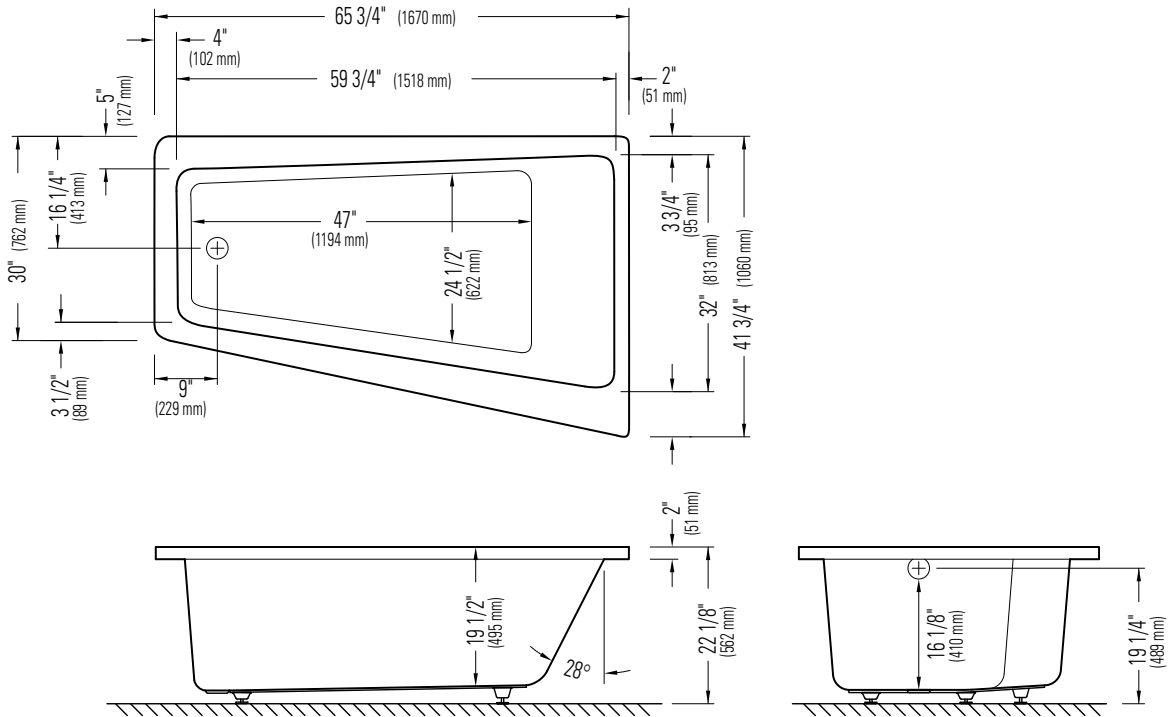

Produits Neptune

BORA 66

LEFT DRAIN

Bathtub

*A bathtub fitted with back jets can cause the pump to protrude by approximately 3" from the overall dimension.

**All dimensions are approximate and subject to change without notice. Please refer to the installation guide before beginning the installation

RIGHT DRAIN

Bathtub

*A bathtub fitted with back jets can cause the pump to protrude by approximately 3" from the overall dimension.

**All dimensions are approximate and subject to change without notice. Please refer to the installation guide before beginning the installation