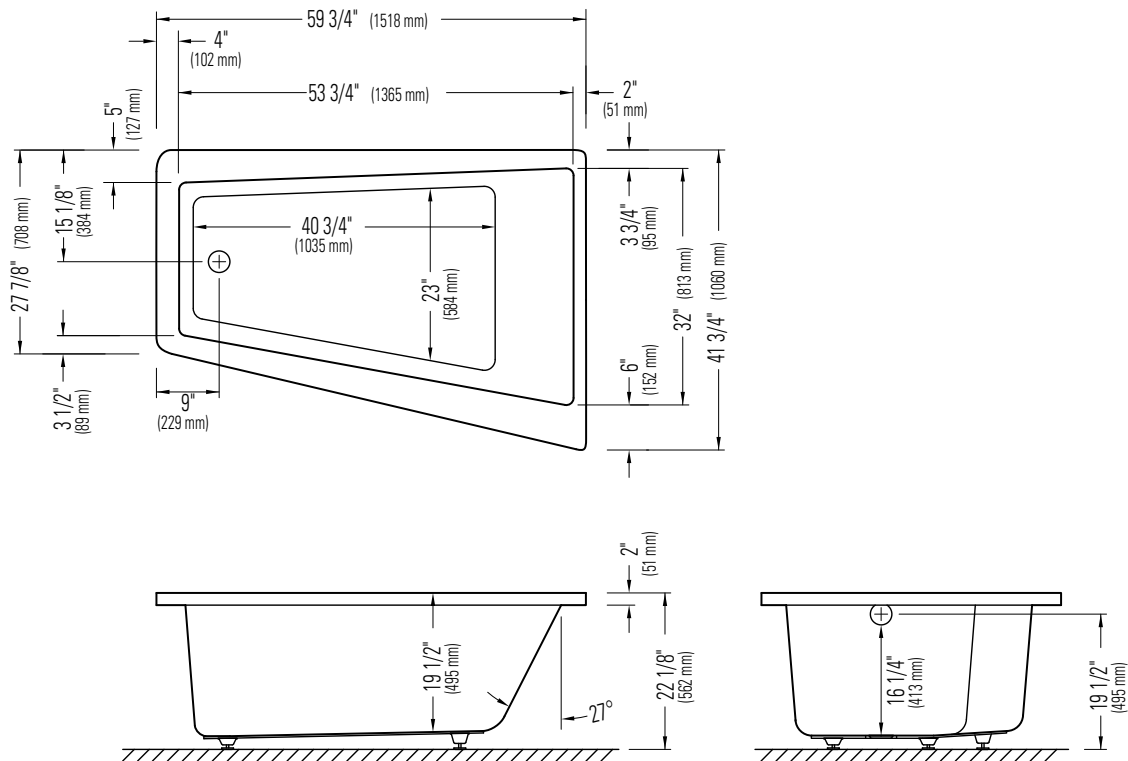

## BORA 60

LEFT DRAIN

Bathtub

\*A bathtub fitted with back jets can cause the pump to protrude by approximately 3" from the overall dimension.

\*\*All dimensions are approximate and subject to change without notice. Please refer to the installation guide before beginning the installation

## RIGHT DRAIN

Bathtub

\*A bathtub fitted with back jets can cause the pump to protrude by approximately 3" from the overall dimension.

\*\*All dimensions are approximate and subject to change without notice. Please refer to the installation guide before beginning the installation