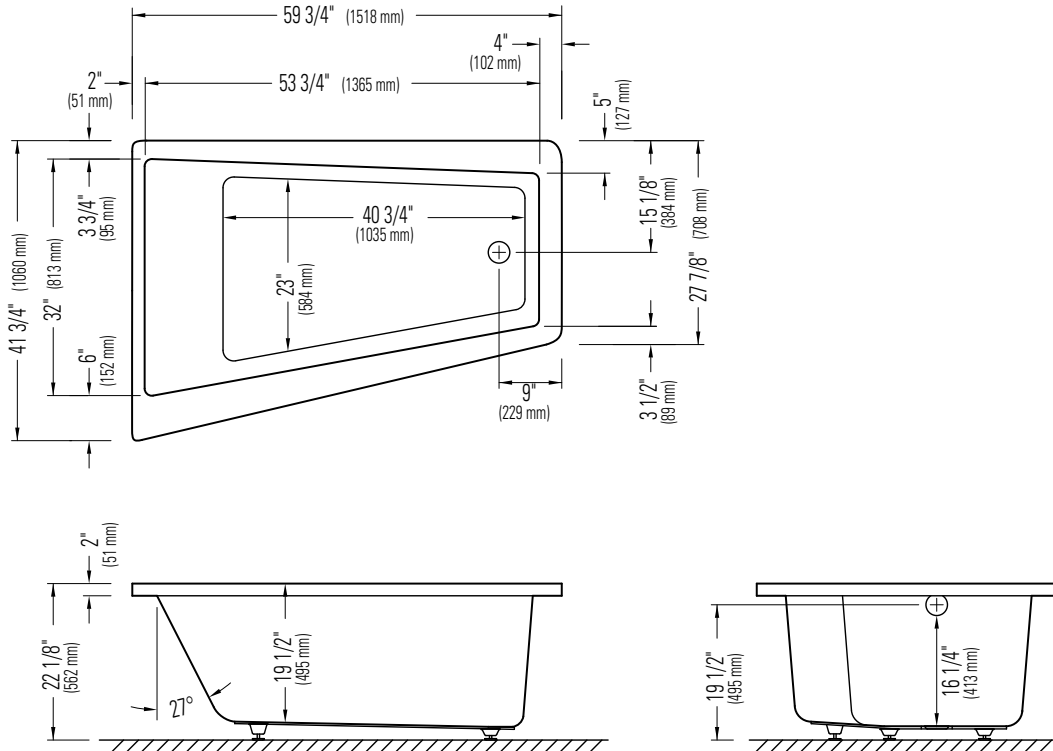

## BORA 60

LEFT DRAIN

Bathtub

\*A bathtub fitted with back jets can cause the pump to protrude by approximately 3" from the overall dimension.

\*\*All dimensions are approximate and subject to change without notice. Please refer to the installation guide before beginning the installation

## RIGHT DRAIN

Bathtub

\*A bathtub fitted with back jets can cause the pump to protrude by approximately 3" from the overall dimension.

\*\*All dimensions are approximate and subject to change without notice. Please refer to the installation guide before beginning the installation