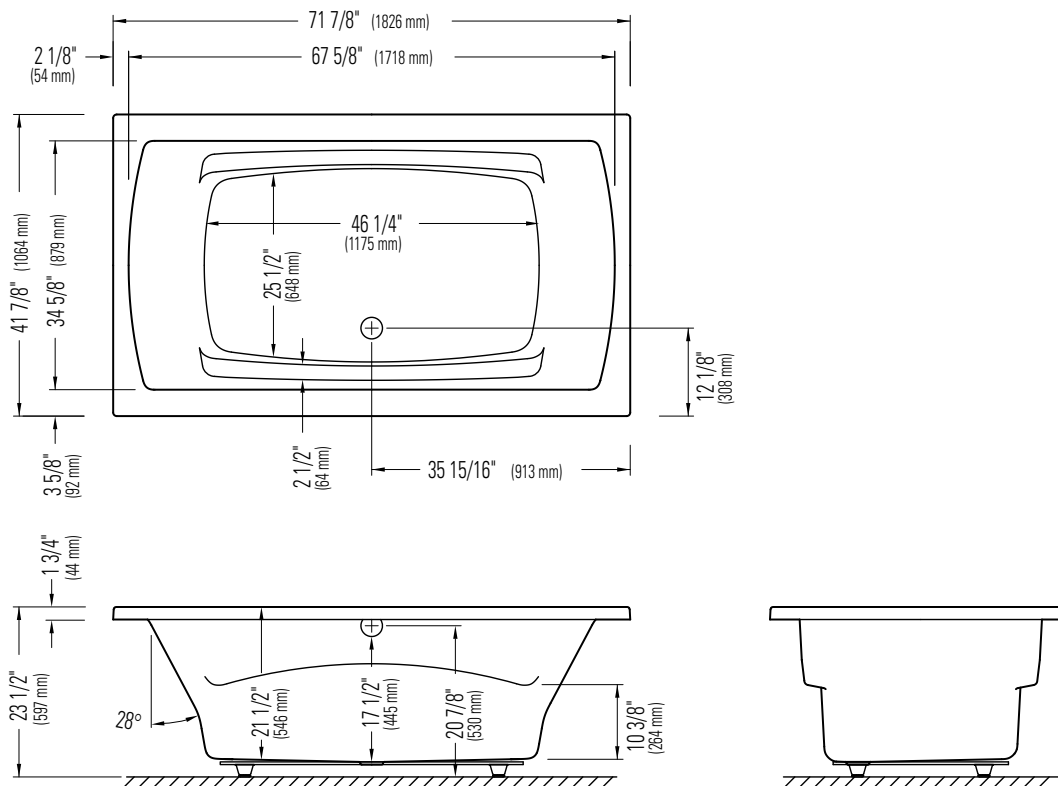

Produits Neptune

BELIEVE 4272

Bathtub

*A bathtub fitted with back jets can cause the pump to protrude by approximately 3" from the overall dimension.

**All dimensions are approximate and subject to change without notice. Please refer to the installation guide before beginning the installation