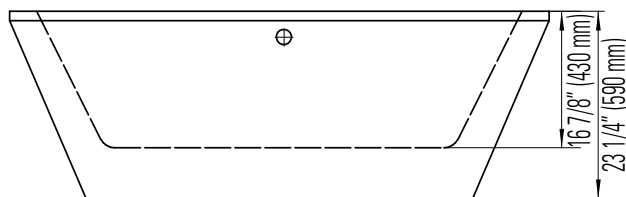

## AMAZE 3266 R

Bathtub

\*All dimensions are approximate and subject to change without notice.  
Please refer to the installation guide before beginning the installation.

6835 PICARD STREET  
SAINT-HYACINTHE, QUEBEC J2S 1H3  
CANADA