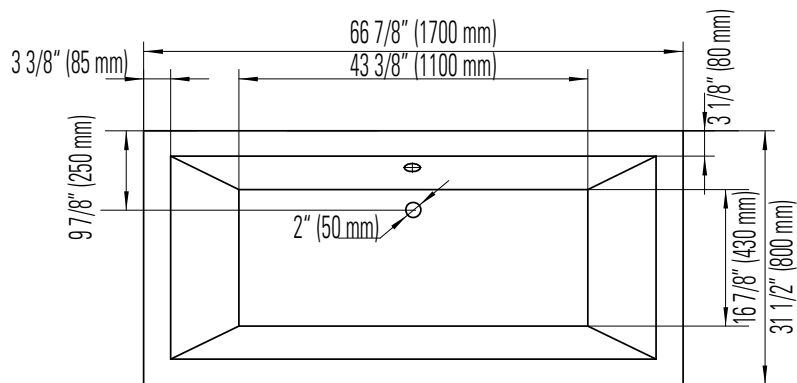

## AMAZE 3266 R

Bathtub

\*All dimensions are approximate and subject to change without notice.  
Please refer to the installation guide before beginning the installation.

6835 PICARD STREET  
SAINT-HYACINTHE, QUEBEC J2S 1H3  
CANADA