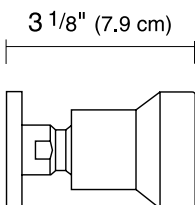

JET990050

Body jet

2"
(5.1 cm)

* All dimensions are approximate and subject to change without notice.
Please refer to the installation guide before beginning the installation.