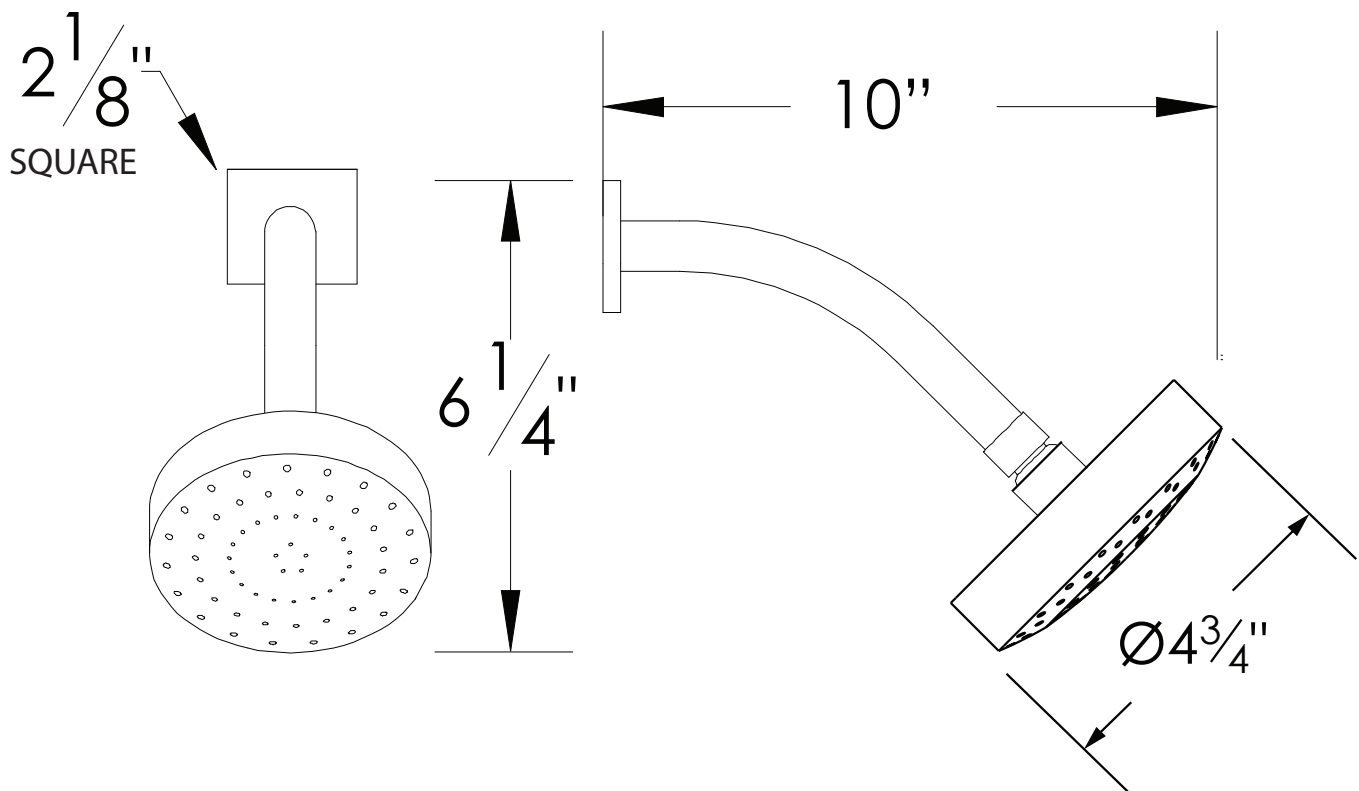

PRODUCT SPECIFICATION SHEET

ITEM # 707955

Aerated shower head with arm and flange

- 1/2" NPT male connection
- 2.5 GPM
- Includes flow restrictor (CA 2.0 GPM CAL GRN compliant)

The measurements shown are for reference only. Products and specifications shown are subject to change without notice.

www.santecfaucet.com | P: 310.542.0063 F: 310.542.5681