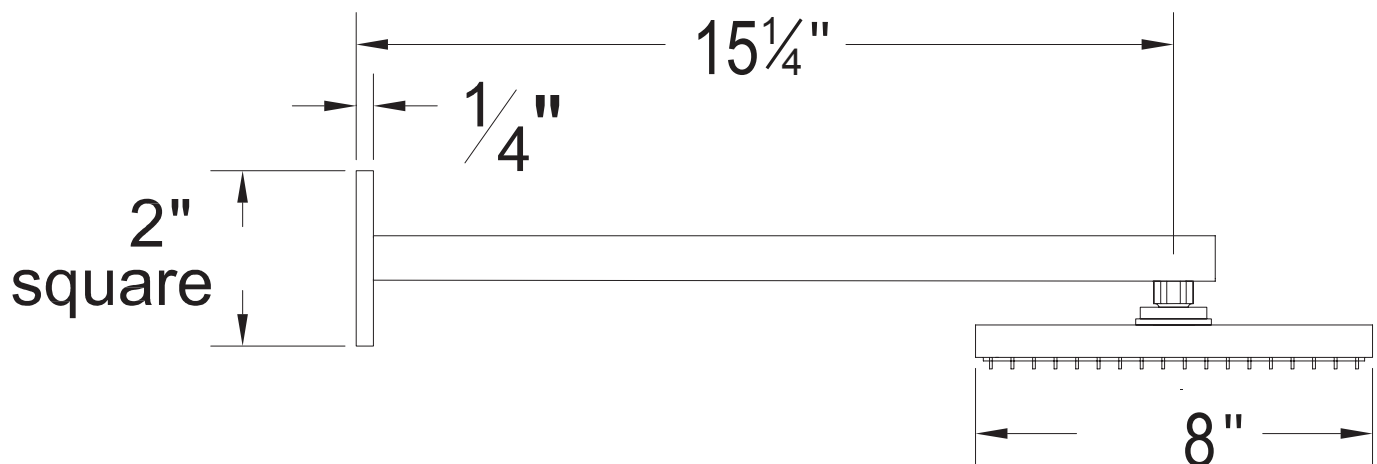

PRODUCT SPECIFICATION SHEET

ITEM # 707809

Square rain head with arm and square flange

- 1/2" NPT male connection
- 2.5 GPM
- Includes flow restrictor (CA 2.0 GPM CAL GRN compliant)

The measurements shown are for reference only. Products and specifications shown are subject to change without notice.