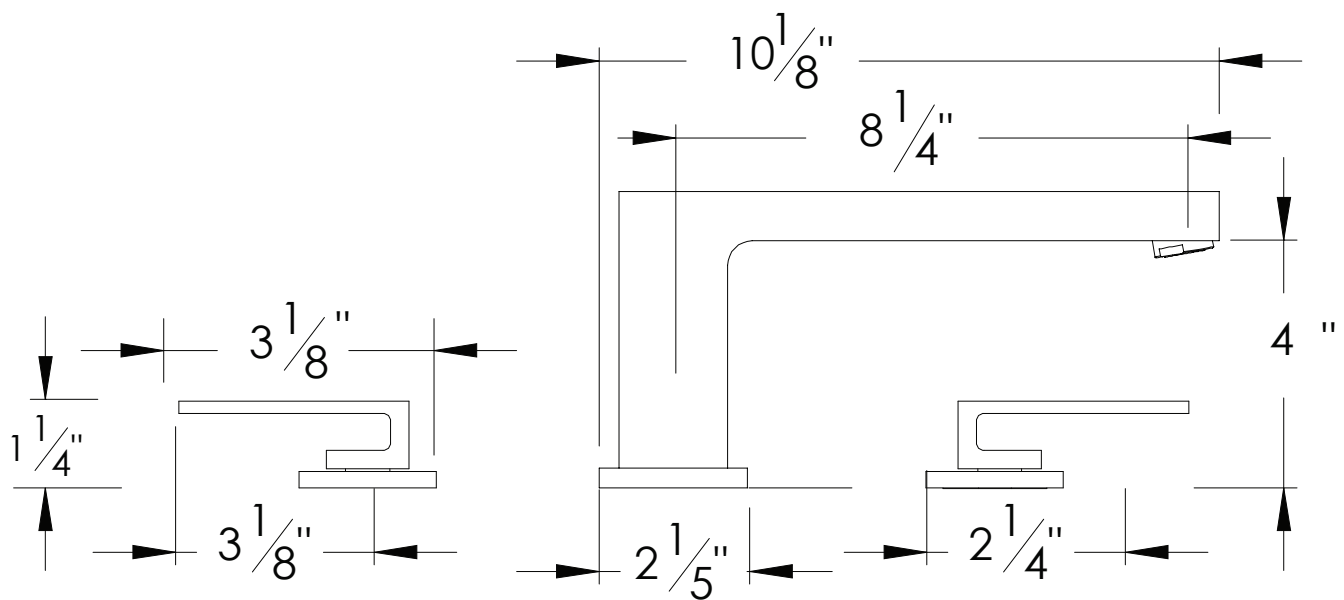

PRODUCT SPECIFICATION SHEET

ITEM # 2450MD
TRIM
Roman tub filler

- "MD" style handles
- 8 GPM
- ROUGH NOT INCLUDED

The measurements shown are for reference only. Products and specifications shown are subject to change without notice.