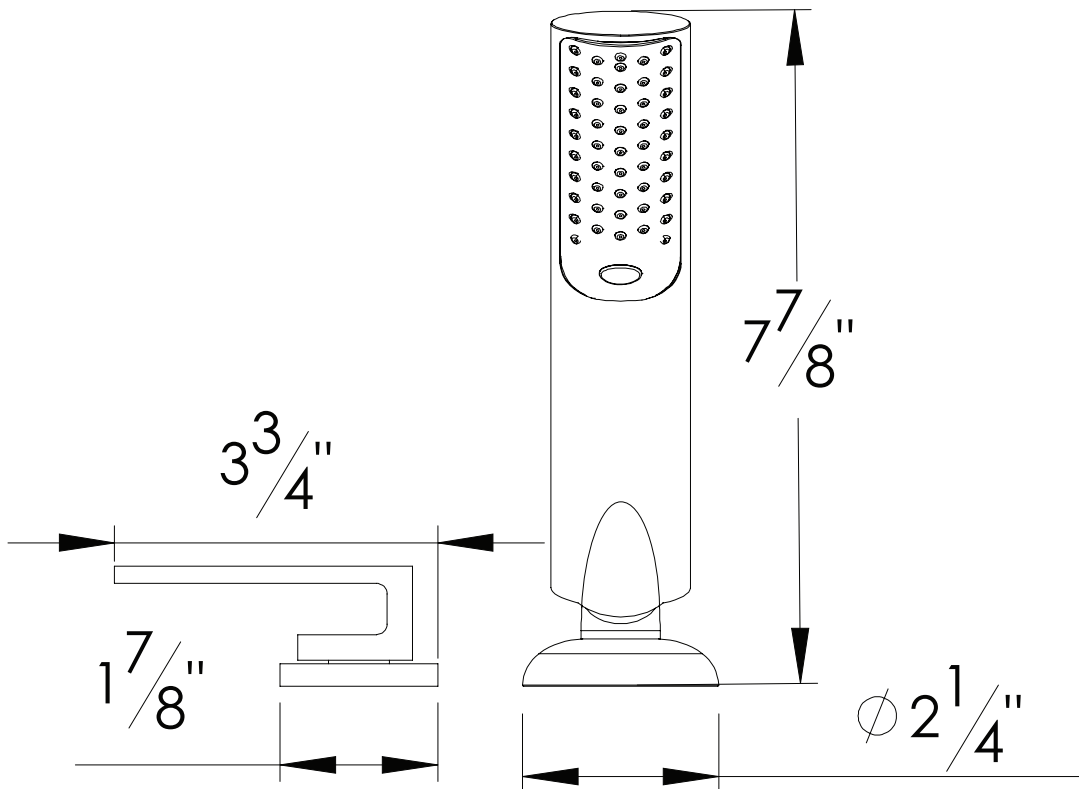

## PRODUCT SPECIFICATION SHEET

### ITEM # 2456MD

#### Deck mount multifunction hand shower

- 2.5 GPM
- Includes flow restrictor (CA 2.0 GPM CAL GRN compliant)
- Includes hand shower and handle trim
- ROUGH NOT INCLUDED

The measurements shown are for reference only. Products and specifications shown are subject to change without notice.