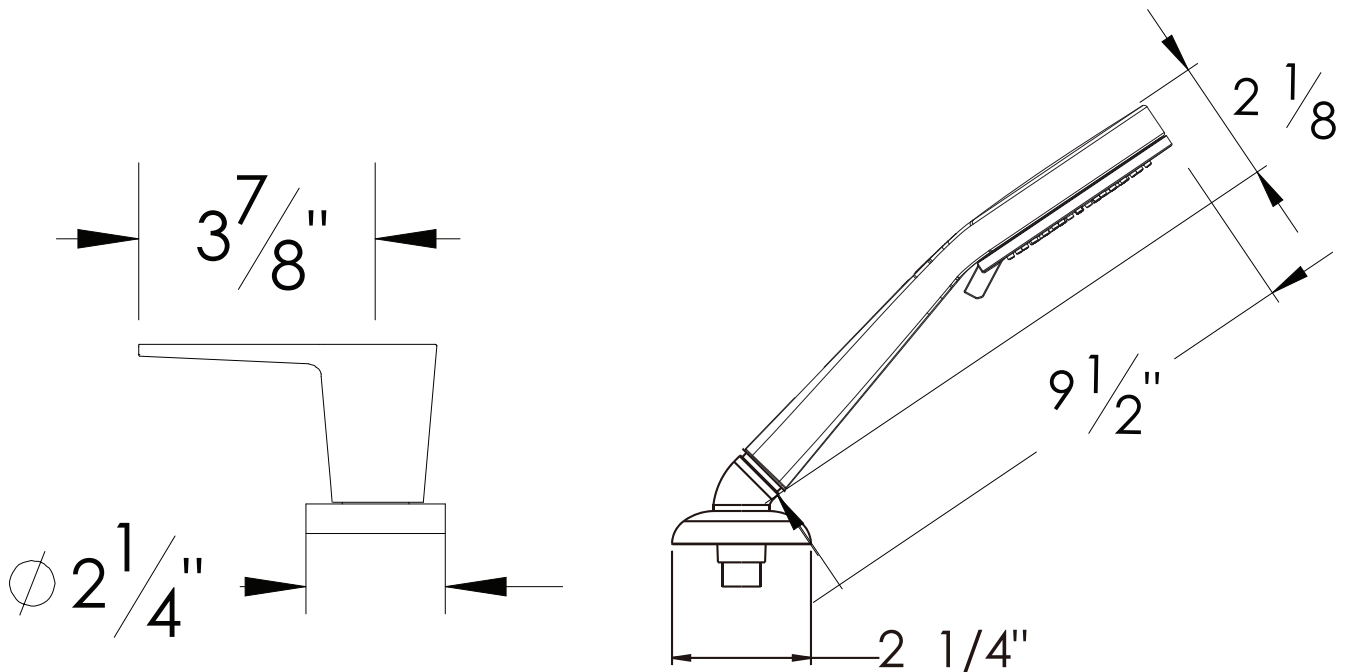

PRODUCT SPECIFICATION SHEET

ITEM # 3756HY-TM

TRIM

Deck mount multifunction hand shower

- 3 function sprayer: soft, normal and massage sprays
- 2.5 GPM
- Includes flow restrictor (CA 2.0 GPM CAL GRN compliant)
- Includes hand shower and handle trim
- ROUGH NOT INCLUDED
- USE P0388 ROUGH

The measurements shown are for reference only. Products and specifications shown are subject to change without notice.