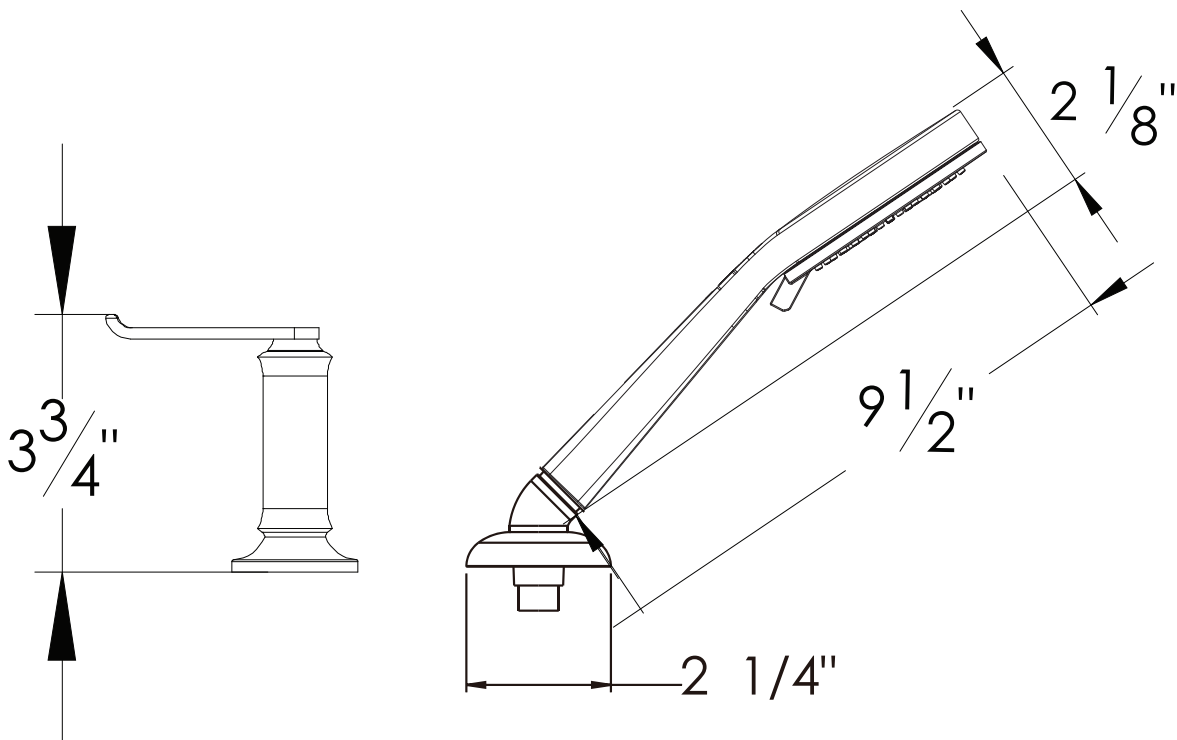

PRODUCT SPECIFICATION SHEET

ITEM # 3356HK-TM

TRIM

Deck mount multifunction hand shower

- 3 function sprayer: soft, normal and massage sprays
- 2.5 GPM
- Includes flow restrictor (CA 2.0 GPM CAL GRN compliant)
- Includes hand shower and handle trim
- ROUGH NOT INCLUDED
- USE P0388 ROUGH

The measurements shown are for reference only. Products and specifications shown are subject to change without notice.