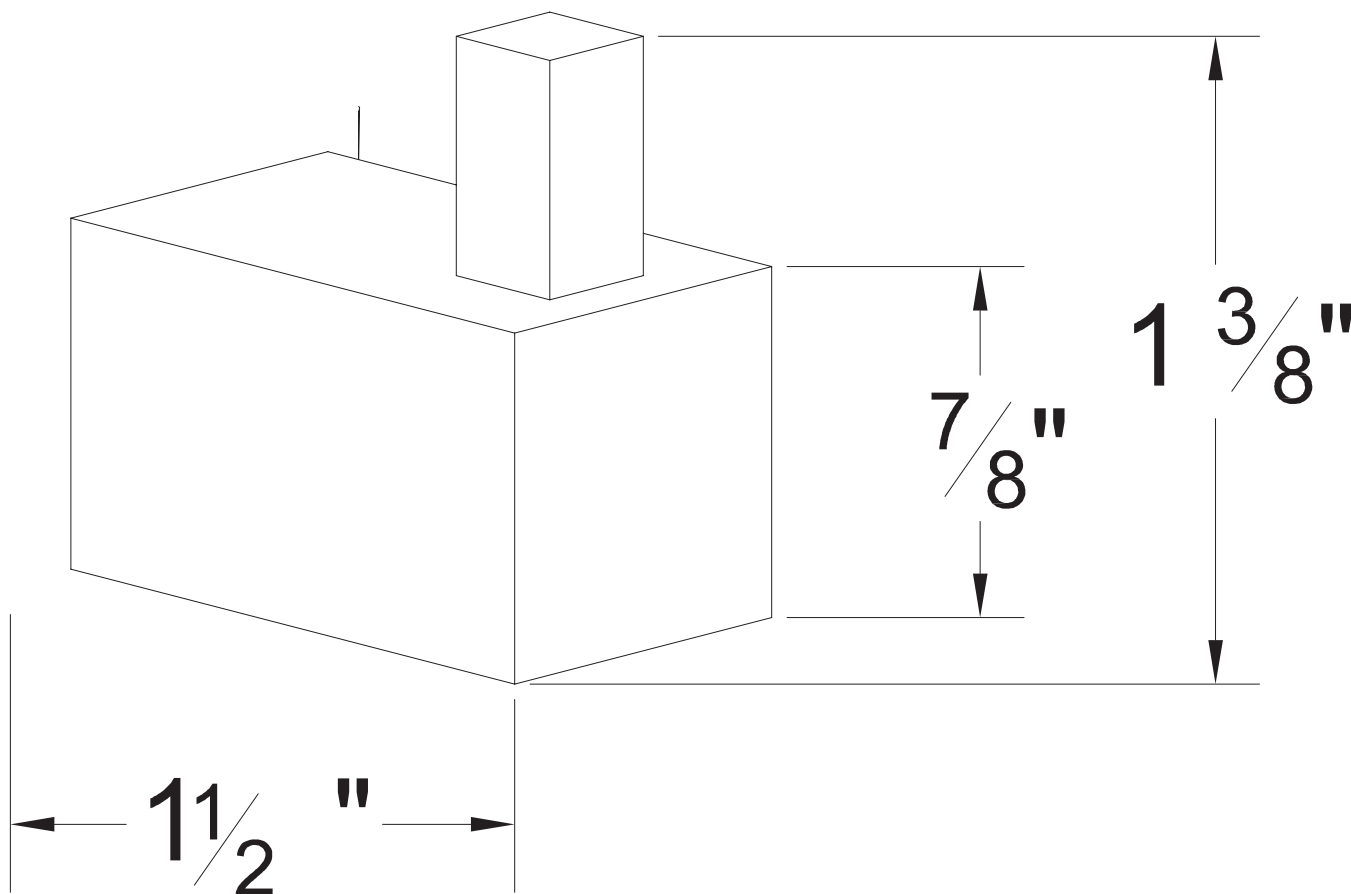

PRODUCT SPECIFICATION SHEET

ITEM # 2466MD Robe hook

- Mounting hardware included

The measurements shown are for reference only. Products and specifications shown are subject to change without notice.

www.santecfaucet.com | P: 310.542.0063 F: 310.542.5681