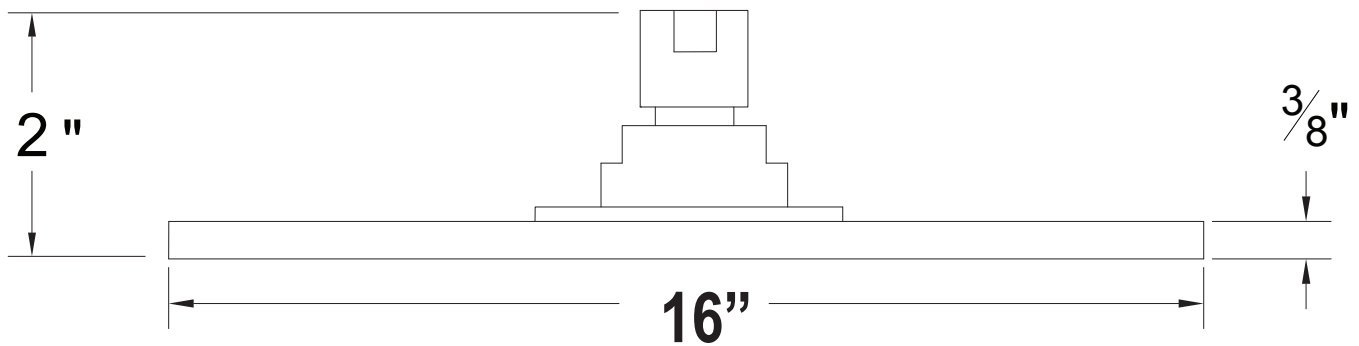

PRODUCT SPECIFICATION SHEET

ITEM # 708029 Deluge 16" rain head

- 16" OD
- 1/2" NPT female connection
- Not to be used with pressure balanced valve
- Must be used with Ceiling Mount

The measurements shown are for reference only. Products and specifications shown are subject to change without notice.