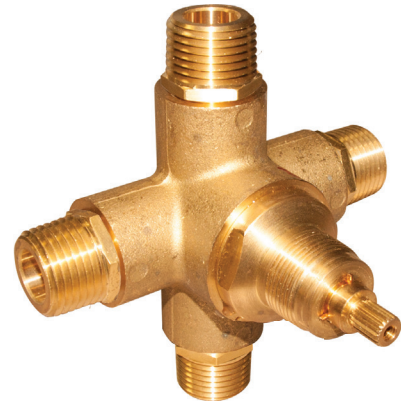

PRODUCT SPECIFICATION SHEET

ITEM # SA3WAY30 ROUGH 3-Way wall mount diverter

- Extension kit included with trim
- HANDLE TRIM NOT INCLUDED
- One 1/2" NPT inlet port
- Three 1/2" NPT outlet ports
- 9 GPM
- Shared Function