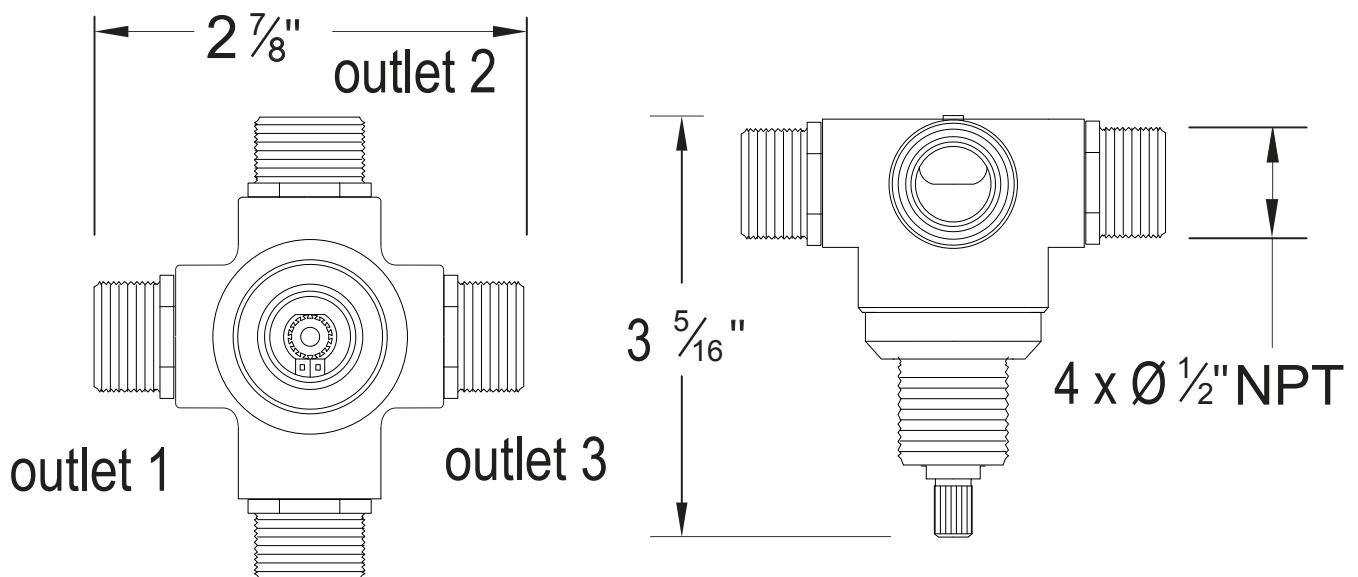

PRODUCT SPECIFICATION SHEET

ITEM # SA3WAY30 ROUGH 3-Way wall mount diverter

- Extension kit included with trim
- HANDLE TRIM NOT INCLUDED
- One 1/2" NPT inlet port
- Three 1/2" NPT outlet ports
- 9 GPM
- Shared Function

The measurements shown are for reference only. Products and specifications shown are subject to change without notice.