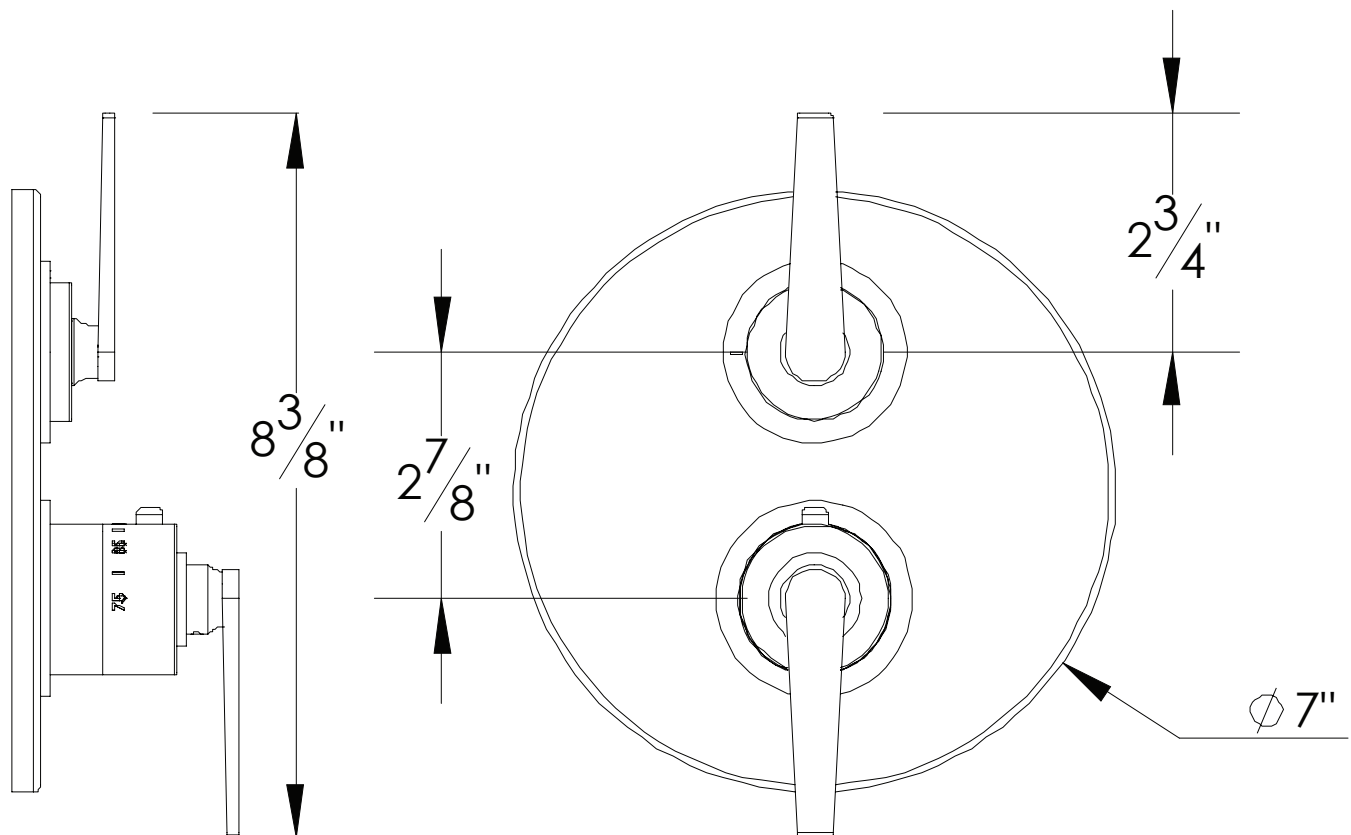

PRODUCT SPECIFICATION SHEET

ITEM # 7097HO-TM

TRIM

1/2" Thermostatic trim with volume control and 2-way diverter

- "HO" style handles
- Includes trim plate and handles
- VALVE NOT INCLUDED
- USE TH-8200 VALVE
- Shut-off / diverter for Two Outlets

The measurements shown are for reference only. Products and specifications shown are subject to change without notice.

www.santecfaucet.com | P: 310.542.0063 F: 310.542.5681