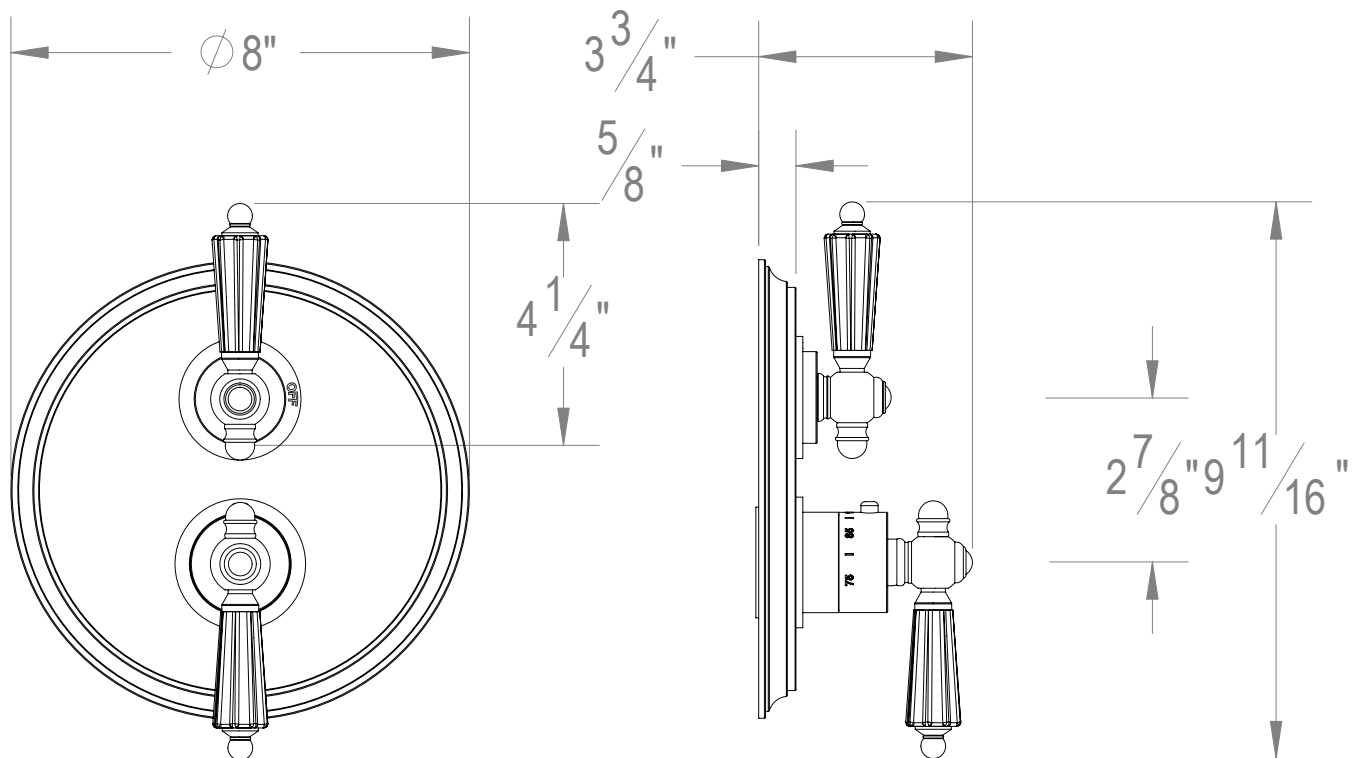

PRODUCT SPECIFICATION SHEET

ITEM # 7095LL-TM

TRIM

1/2" Thermostatic trim with volume control

- "LL" style handles
- Includes trim plate and handles
- VALVE NOT INCLUDED
- USE TH-8000 VALVE
- Volume Control for One Outlet

The measurements shown are for reference only. Products and specifications shown are subject to change without notice.