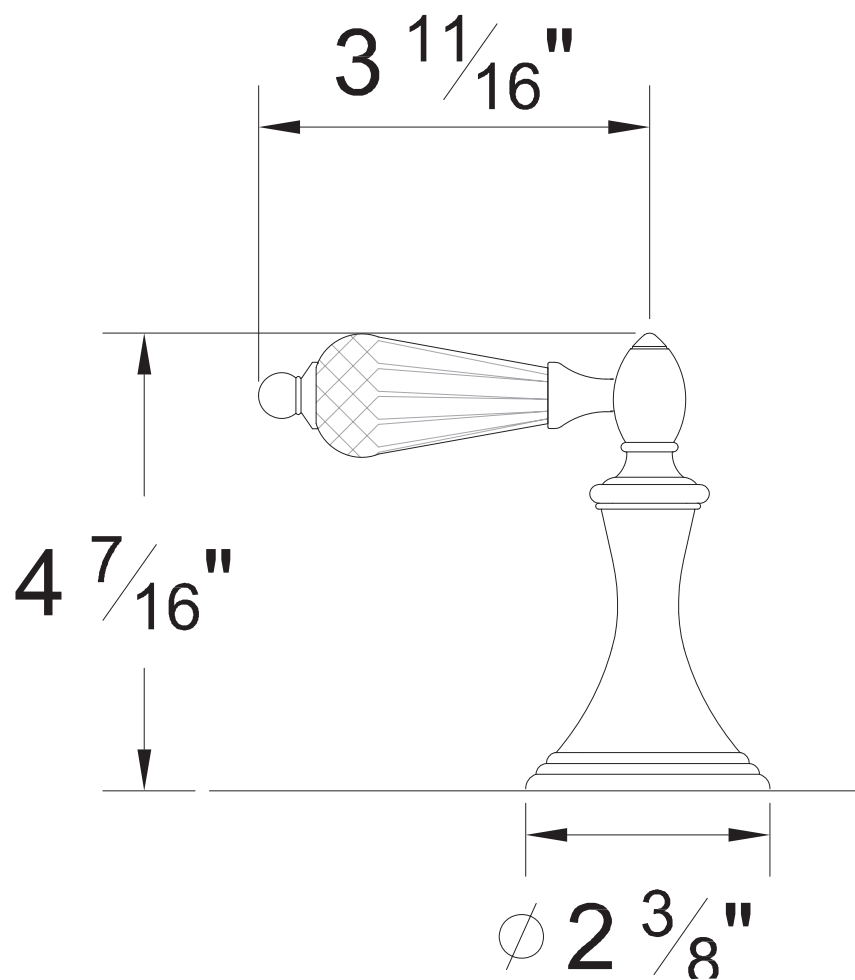

PRODUCT SPECIFICATION SHEET

ITEM # YY-YC-TM
TRIM
Wall mount volume control

- "YC" style handle
- For SASTOP12, SASTOP34, SA-CORNER-SET

The measurements shown are for reference only. Products and specifications shown are subject to change without notice.