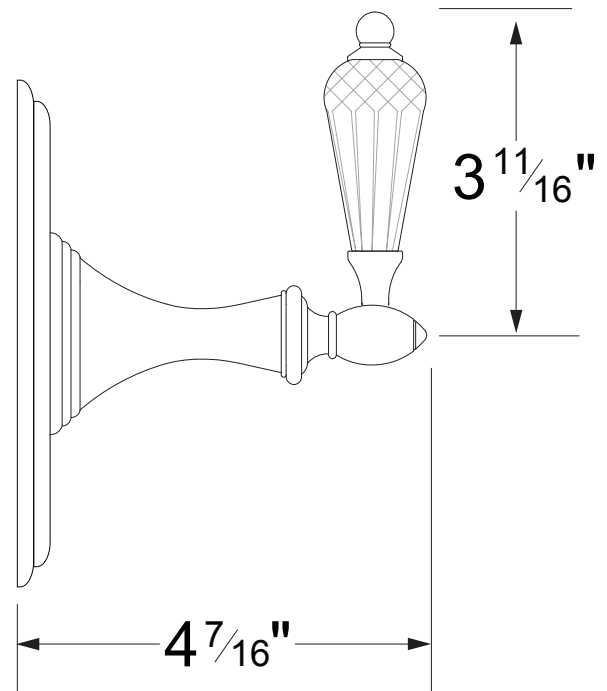

PRODUCT SPECIFICATION SHEET

ITEM # DT3-YC-TM

TRIM

3-Way wall mount diverter

- "YC" style handle
- VALVE NOT INCLUDED
- USE SA3WAY30 VALVE

The measurements shown are for reference only. Products and specifications shown are subject to change without notice.