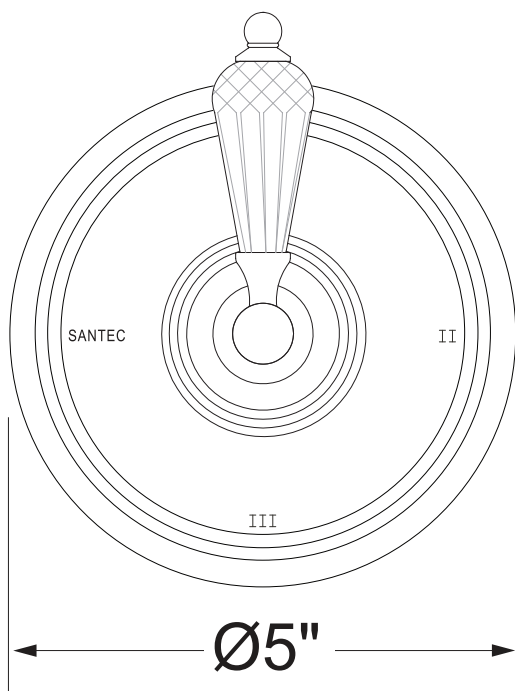

PRODUCT SPECIFICATION SHEET

ITEM # DT3-YC-TM

TRIM

3-Way wall mount diverter

- "YC" style handle
- VALVE NOT INCLUDED
- USE SA3WAY30 VALVE

The measurements shown are for reference only. Products and specifications shown are subject to change without notice.