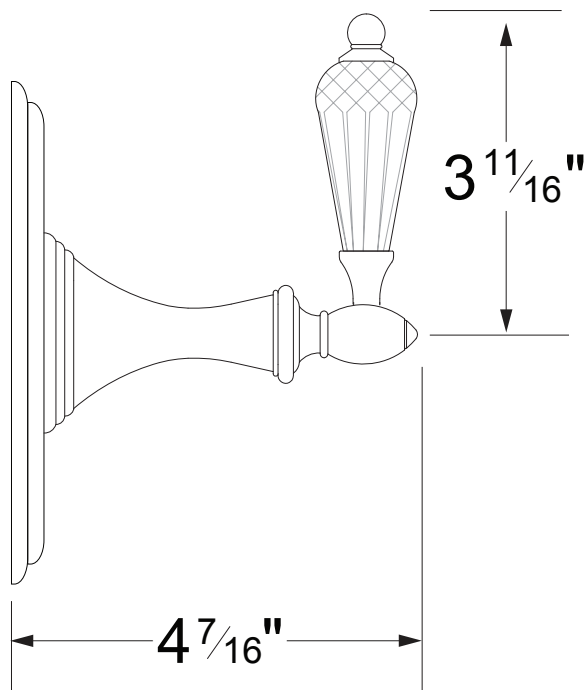

PRODUCT SPECIFICATION SHEET

ITEM # DT2-YC-TM

TRIM

2-Way wall mount diverter

- "YC" style handle
- VALVE NOT INCLUDED
- USE SA2WAY20 VALVE

The measurements shown are for reference only. Products and specifications shown are subject to change without notice.