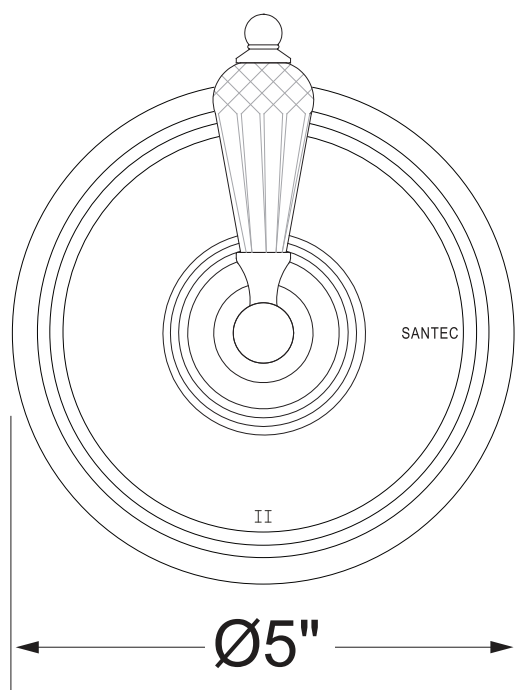

PRODUCT SPECIFICATION SHEET

ITEM # DT2-YC-TM

TRIM

2-Way wall mount diverter

- "YC" style handle
- VALVE NOT INCLUDED
- USE SA2WAY20 VALVE

The measurements shown are for reference only. Products and specifications shown are subject to change without notice.