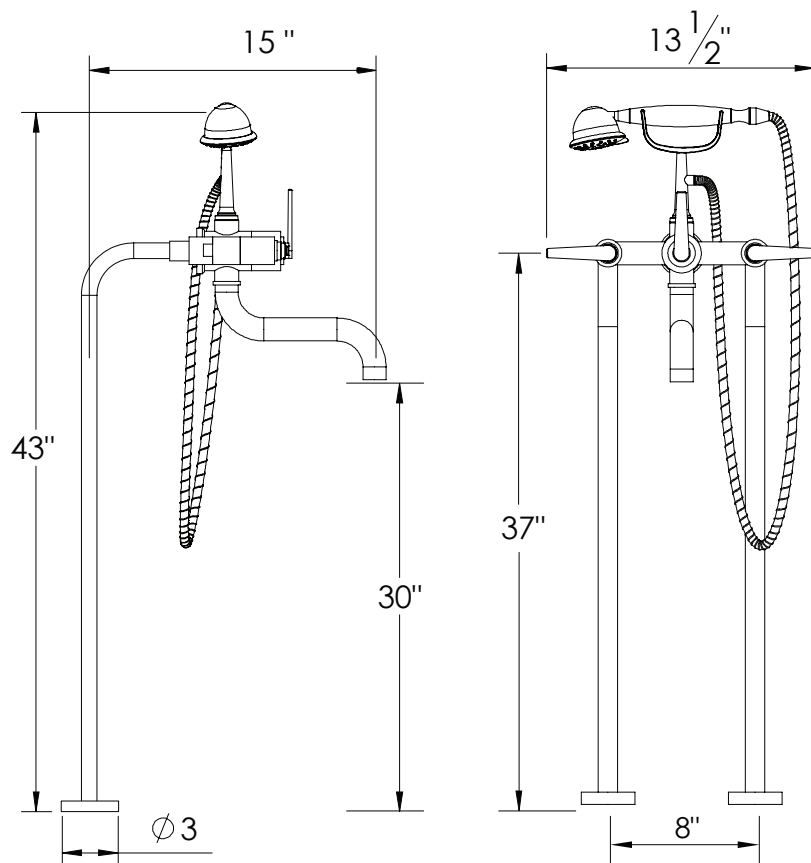

PRODUCT SPECIFICATION SHEET

ITEM # 7050HA

Floor mount tub filler with multifunction hand shower

- 9 GPM
- ROUGH INCLUDED
- Multifunction hand shower
- Hand shower hose 57" long
- Hand shower is 2.0 GPM

The measurements shown are for reference only. Products and specifications shown are subject to change without notice.

www.santecfaucet.com | P: 310.542.0063 F: 310.542.5681