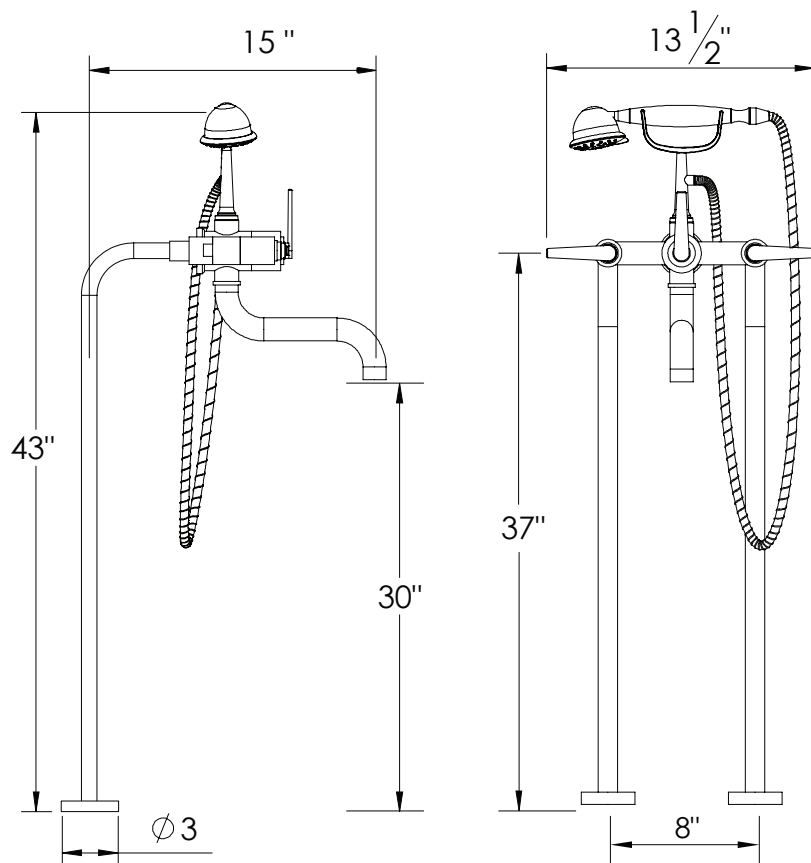

PRODUCT SPECIFICATION SHEET

ITEM # 7050EY

Floor mount tub filler with multifunction hand shower

- 9 GPM
- ROUGH INCLUDED
- Multifunction hand shower
- Hand shower hose 57" long
- Hand shower is 2.0 GPM

The measurements shown are for reference only. Products and specifications shown are subject to change without notice.

www.santecfaucet.com | P: 310.542.0063 F: 310.542.5681