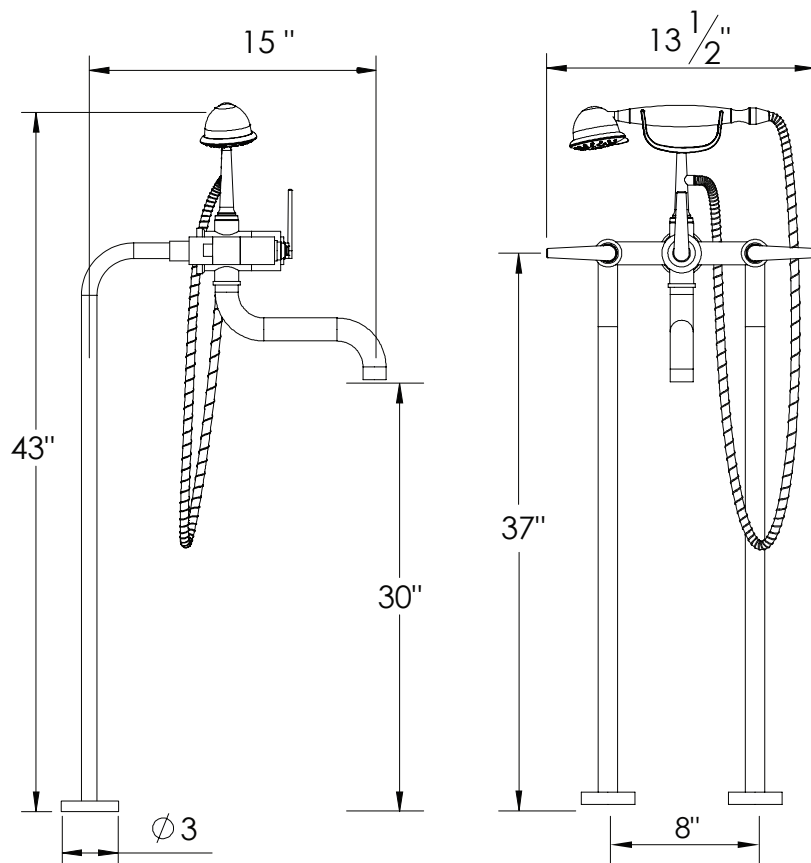

PRODUCT SPECIFICATION SHEET

ITEM # 7050AN

Floor mount tub filler with multifunction hand shower

- 9 GPM
- ROUGH INCLUDED
- Multifunction hand shower
- Hand shower hose 57" long
- Hand shower is 2.0 GPM

The measurements shown are for reference only. Products and specifications shown are subject to change without notice.

www.santecfaucet.com | P: 310.542.0063 F: 310.542.5681