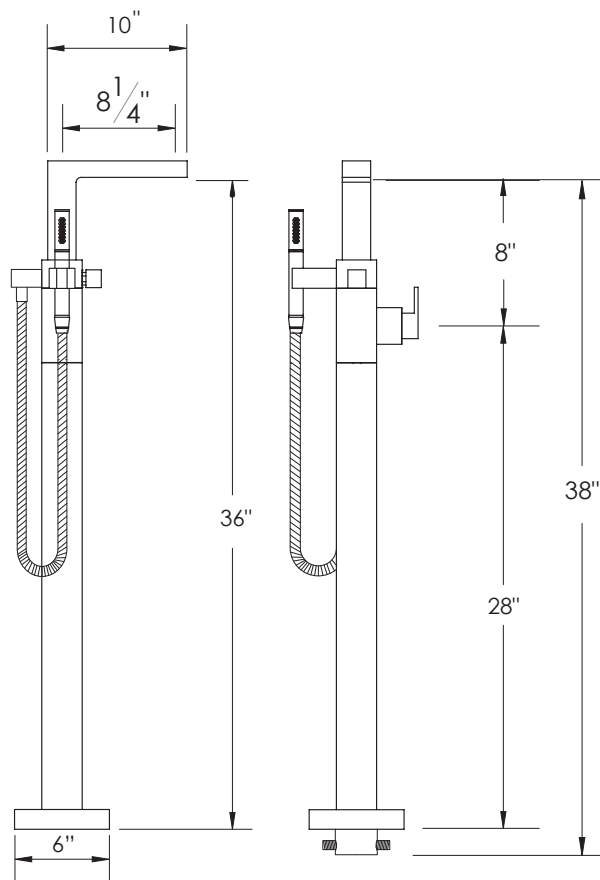

PRODUCT SPECIFICATION SHEET

ITEM # 2490MC-TM

Floor mount tub filler with multifunction hand shower

- 16 GPM
- ROUGH NOT INCLUDED
- Multifunction hand shower
- Hand shower hose 57" long
- Hand shower is 2.0 GPM

The measurements shown are for reference only. Products and specifications shown are subject to change without notice.

www.santecfaucet.com | P: 310.542.0063 F: 310.542.5681