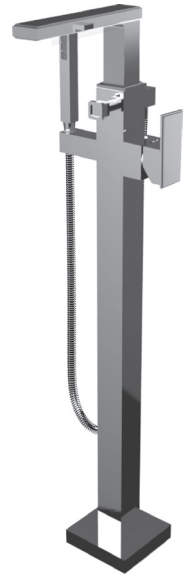

PRODUCT SPECIFICATION SHEET

ITEM # 2490MC-TM

Floor mount tub filler with multifunction hand shower

- 16 GPM
- ROUGH NOT INCLUDED
- Multifunction hand shower
- Hand shower hose 57" long
- Hand shower is 2.0 GPM

The measurements shown are for reference only. Products and specifications shown are subject to change without notice.

www.santecfaucet.com | P: 310.542.0063 F: 310.542.5681