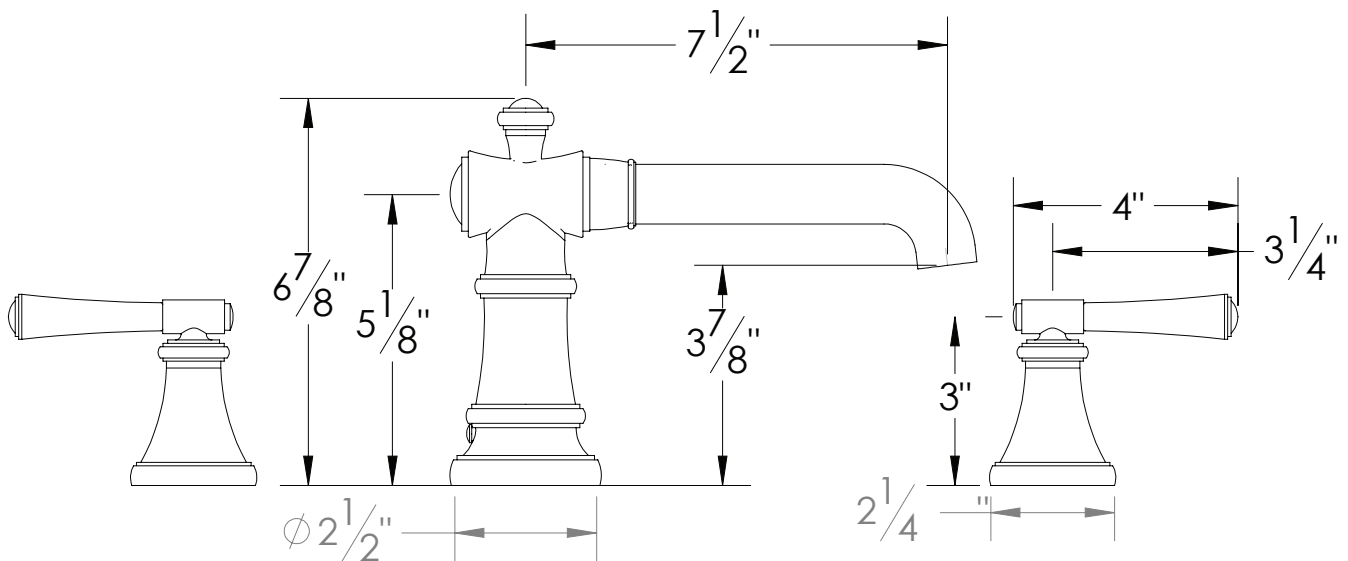

## PRODUCT SPECIFICATION SHEET

### ITEM # 2350HA-TM TRIM Roman tub filler

- "HA" style handles
- 16 GPM
- ROUGH NOT INCLUDED
- USE P0006 ROUGH

The measurements shown are for reference only. Products and specifications shown are subject to change without notice.