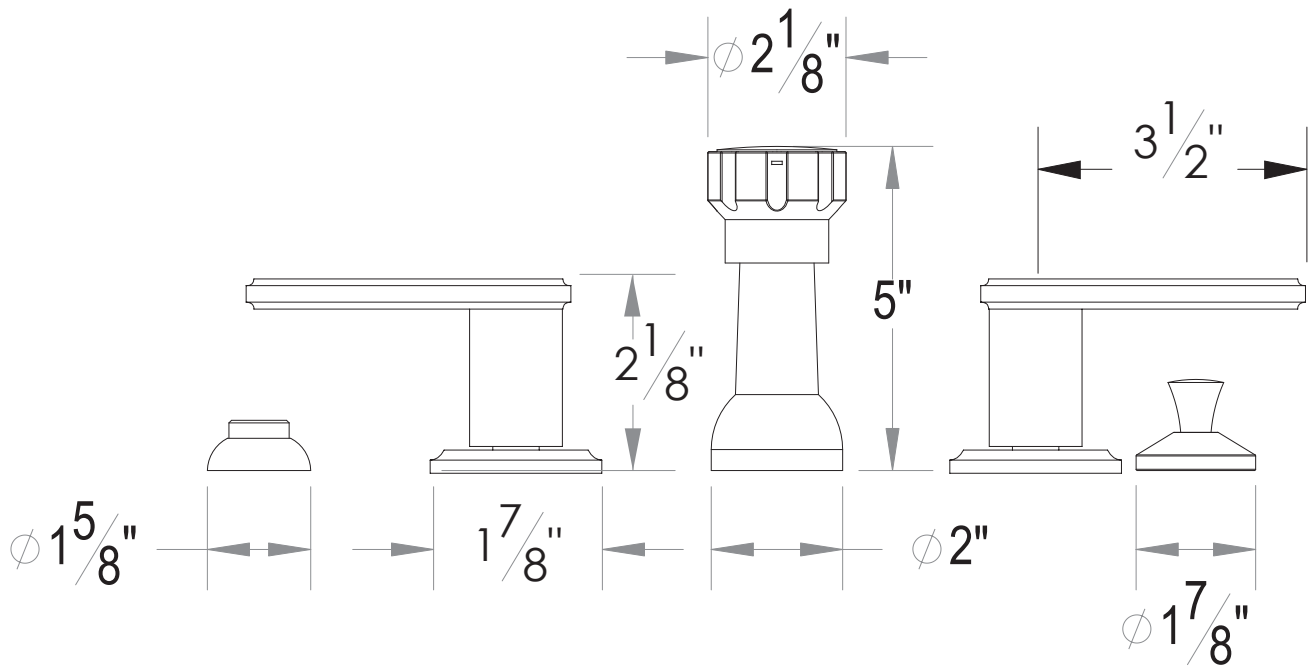

PRODUCT SPECIFICATION SHEET

ITEM # 2470MC
Bidet fitting

- "MC" style handles
- Includes an integral vacuum breaker
- Includes aerated spray
- Includes 1-1/4" pop-up drain assembly
- 1/4 turn ceramic disk cartridge

The measurements shown are for reference only. Products and specifications shown are subject to change without notice.