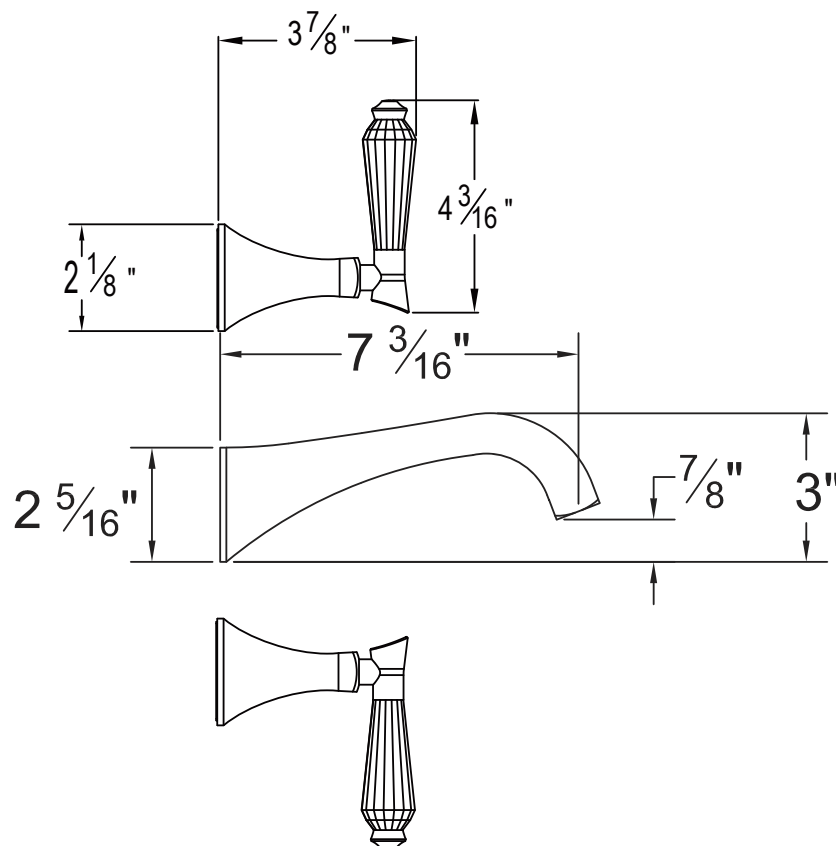

PRODUCT SPECIFICATION SHEET

ITEM # 9229DC-TM

TRIM

Wall mount Widespread lavatory set

- "DC" style handles
- Solid brass
- 1.2 GPM (CALGreen Compliant)
- VALVES NOT INCLUDED
- USE SA-CORNER-SET
- DRAIN ASSEMBLY NOT INCLUDED
- Pre-assembled handles
- 22 finishes available

The measurements shown are for reference only. Products and specifications shown are subject to change without notice.

www.santecfaucet.com | P: 310.542.0063 F: 310.542.5681