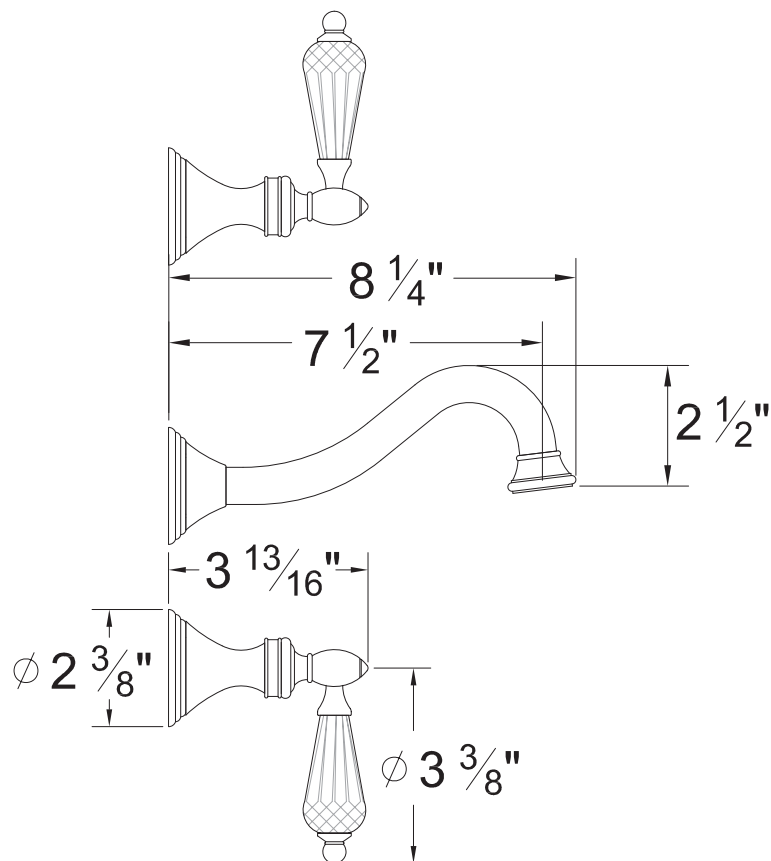

PRODUCT SPECIFICATION SHEET

ITEM # 2529YC-TM TRIM Wall mount Widespread lavatory set

- "YC" style handles
- Solid brass
- 1.2 GPM (CALGreen Compliant)
- VALVES NOT INCLUDED
- USE SA-CORNER-SET
- DRAIN ASSEMBLY NOT INCLUDED
- Pre-assembled handles
- 22 finishes available

The measurements shown are for reference only. Products and specifications shown are subject to change without notice.