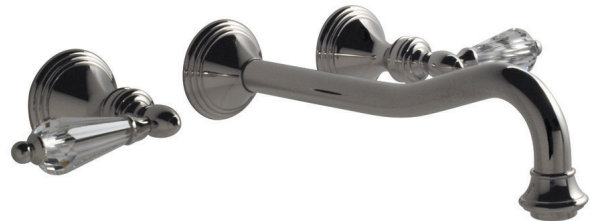

PRODUCT SPECIFICATION SHEET

ITEM # 2529YC-TM TRIM Wall mount Widespread lavatory set

- "YC" style handles
- Solid brass
- 1.2 GPM (CALGreen Compliant)
- VALVES NOT INCLUDED
- USE SA-CORNER-SET
- DRAIN ASSEMBLY NOT INCLUDED
- Pre-assembled handles
- 22 finishes available