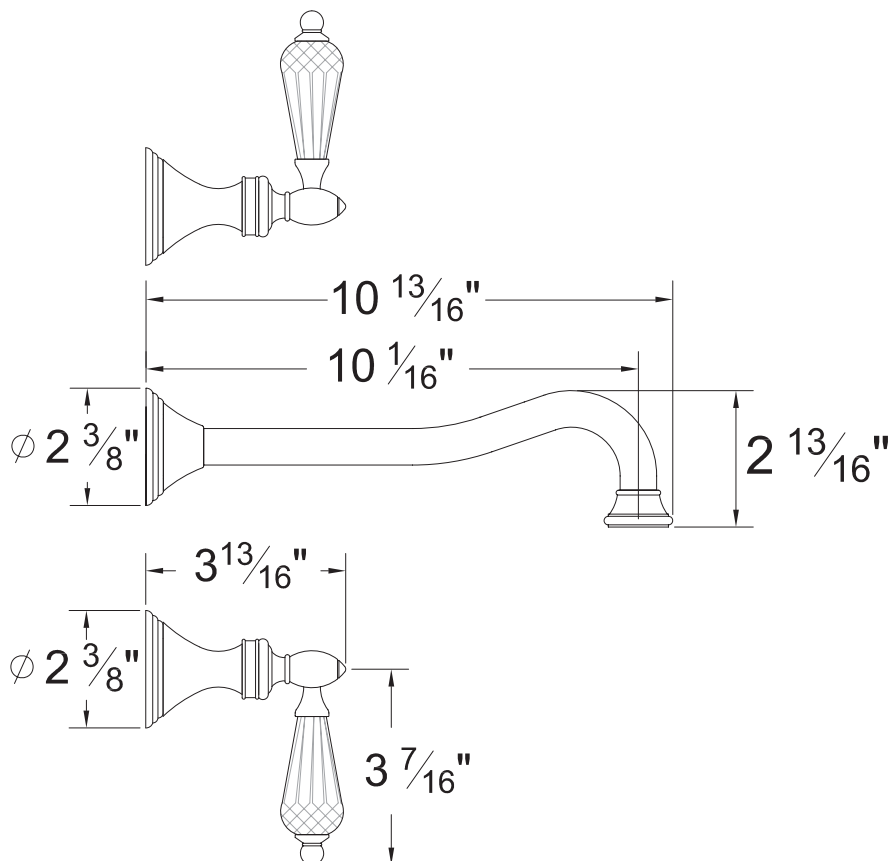

PRODUCT SPECIFICATION SHEET

ITEM # 2527YC-TM

TRIM

Wall mount Widespread lavatory set

- "YC" style handles
- Solid brass
- 1.2 GPM (CALGreen Compliant)
- VALVES NOT INCLUDED
- USE SA-CORNER-SET
- DRAIN ASSEMBLY NOT INCLUDED
- Pre-assembled handles
- 22 finishes available

The measurements shown are for reference only. Products and specifications shown are subject to change without notice.

www.santecfaucet.com | P: 310.542.0063 F: 310.542.5681