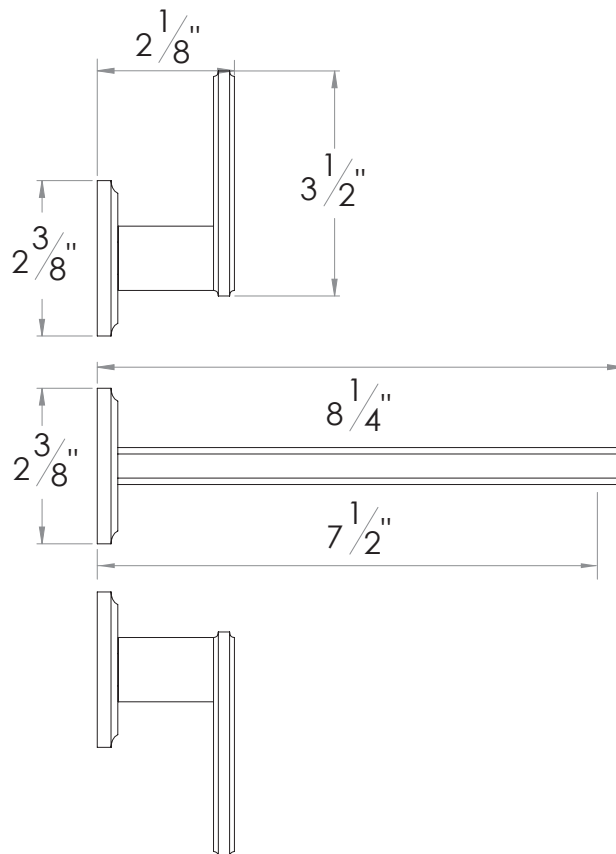

PRODUCT SPECIFICATION SHEET

ITEM # 2429MC-TM Wall mount widespread lavatory set

- "MC" style handles
- Solid brass
- 1.2 GPM (CALGreen Compliant)
- VALVES NOT INCLUDED
- USE SA-CORNER-SET
- DRAIN ASSEMBLY NOT INCLUDED
- Pre-assembled handles
- 22 finishes available

The measurements shown are for reference only. Products and specifications shown are subject to change without notice.