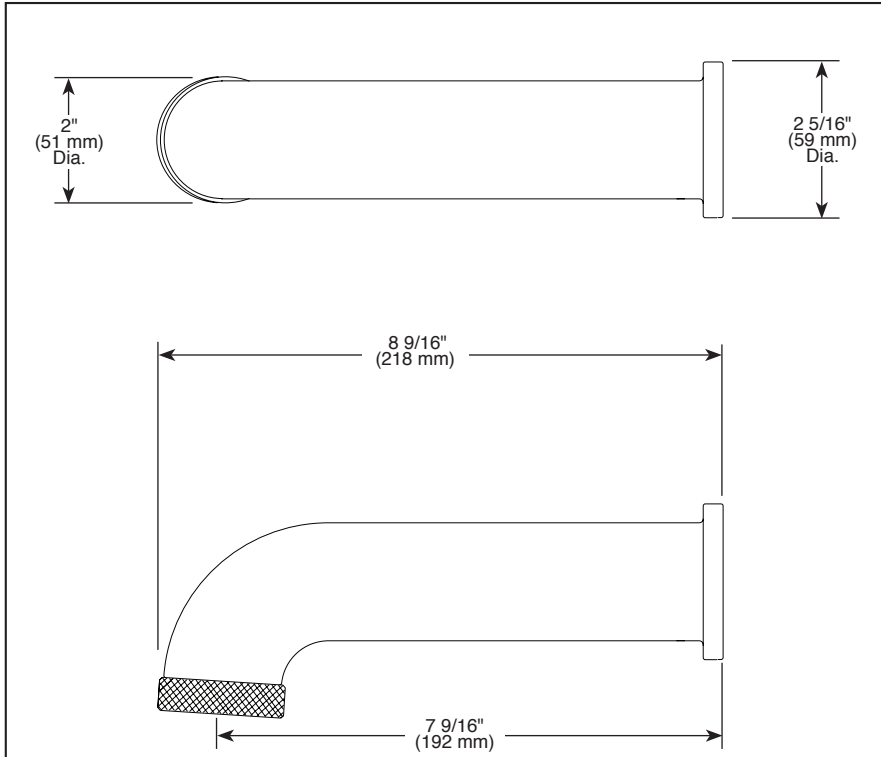

RP81437▲

Submitted Model No.: _____

Specific Features: _____

▲ Designate Proper Finish Suffix

BRIZO®

TUB SPOUT

■ Litze™ Collection

STANDARD SPECIFICATIONS: