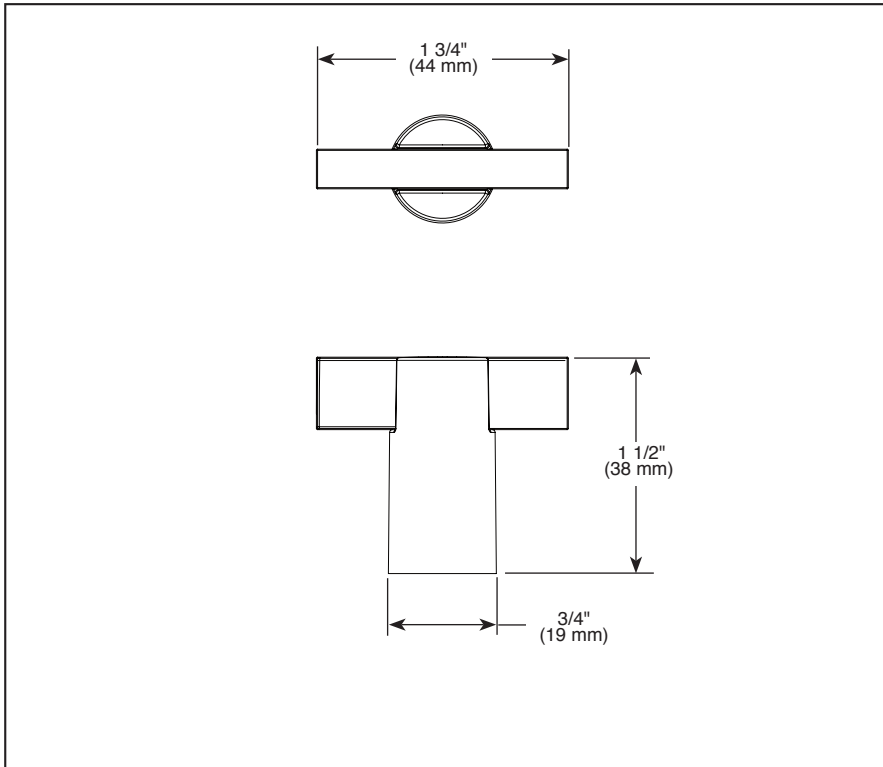

▲ Designate proper finish suffix