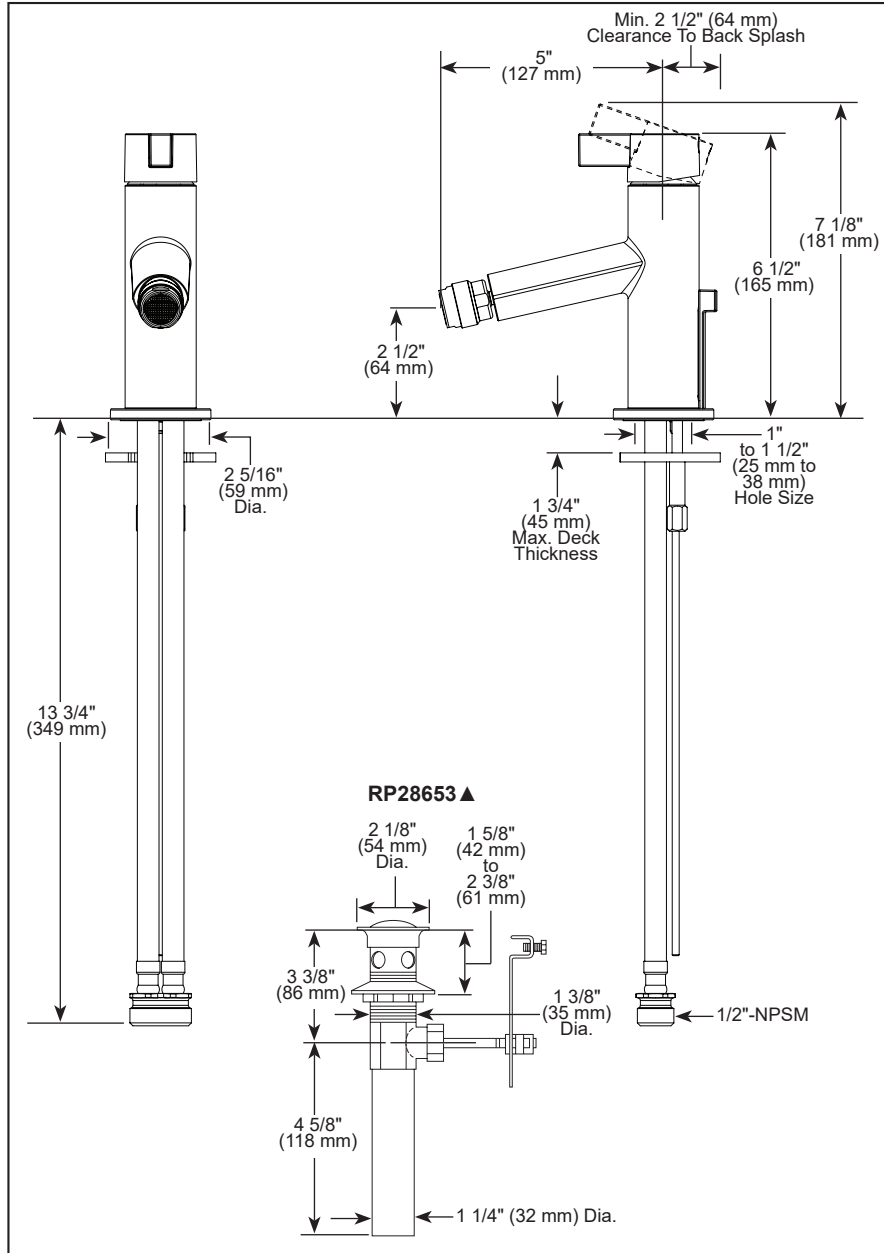

BRIZO®

BIDET FAUCET

- Litze™ Collection
- Single Handle Bidet Faucet

STANDARD SPECIFICATIONS:

- One hole mount
- Control mechanism - 28 mm ceramic disc cartridge with metal stem
- Metal pop-up drain included
- Solid brass fabricated body

COMPLIES WITH:

- ASME A112.18.1 / CSA B125.1
- ASME A112.18.2 / CSA B125.2
- ☐ Indicates compliance to ICC/ANSI A117.1 - Valve control only

Submitted Model No.: _____
 Specific Features: _____

▲ Designate Proper Finish Suffix