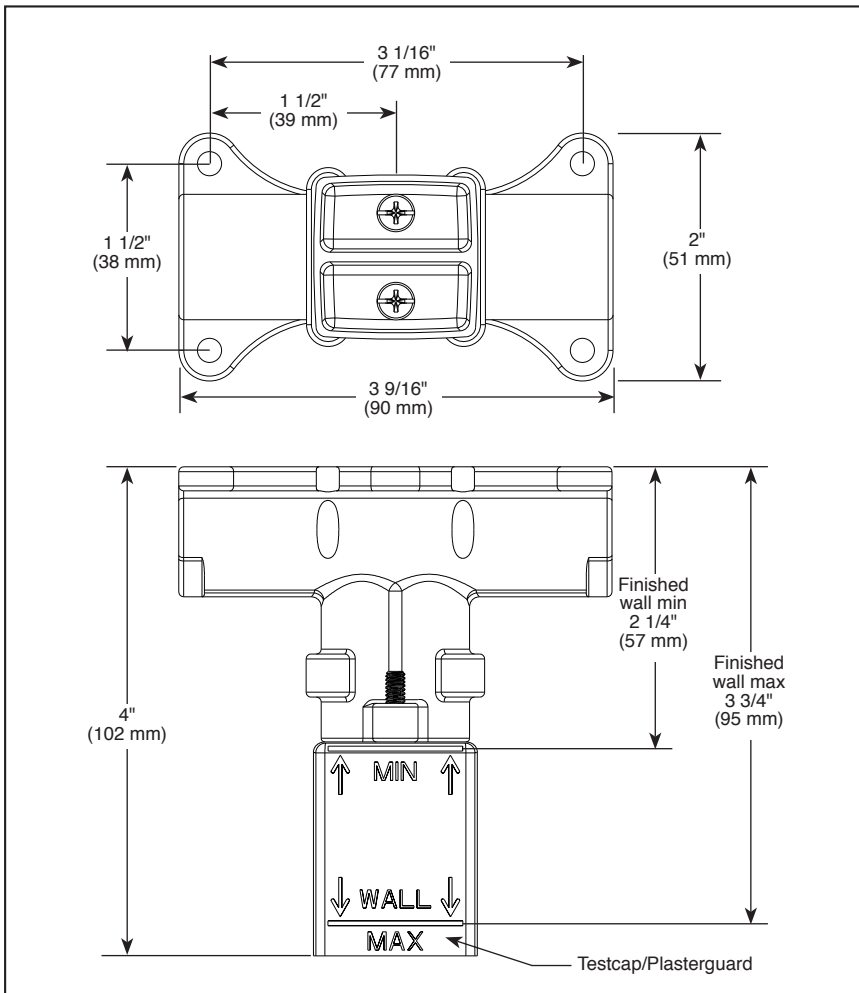

BRIZO®

LAVATORY ROUGH

- R65700
- 1/2" Rough-In
- Single handle, single hole wall mount rough

Submitted Model No.: _____

Specific Features: _____

STANDARD SPECIFICATIONS

- 1/2" NPT supply threads.
- Solid brass body.
- Trim sold separately.
- Pre-assembled test cap allows air or water pressure testing without trim.
- Pre-assembled protective plasterguard indicates finished wall location.
- Accommodates finished wall variation up to 1 1/2" (38 mm).
- Refer to product installation instructions.