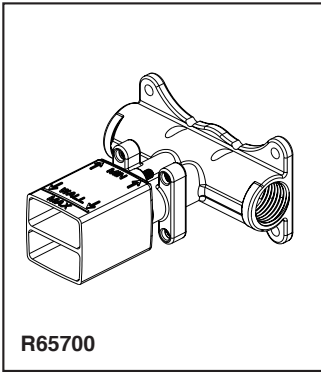

BRIZO®

LAVATORY ROUGH

- R65700
- 1/2" Rough-In
- Single handle, single hole wall mount rough

Submitted Model No.: _____

Specific Features: _____

STANDARD SPECIFICATIONS

- 1/2" NPT supply threads.
- Solid brass body.
- Trim sold separately.
- Pre-assembled test cap allows air or water pressure testing without trim.
- Pre-assembled protective plasterguard indicates finished wall location.
- Accommodates finished wall variation up to 1 1/2" (38 mm).
- Refer to product installation instructions.