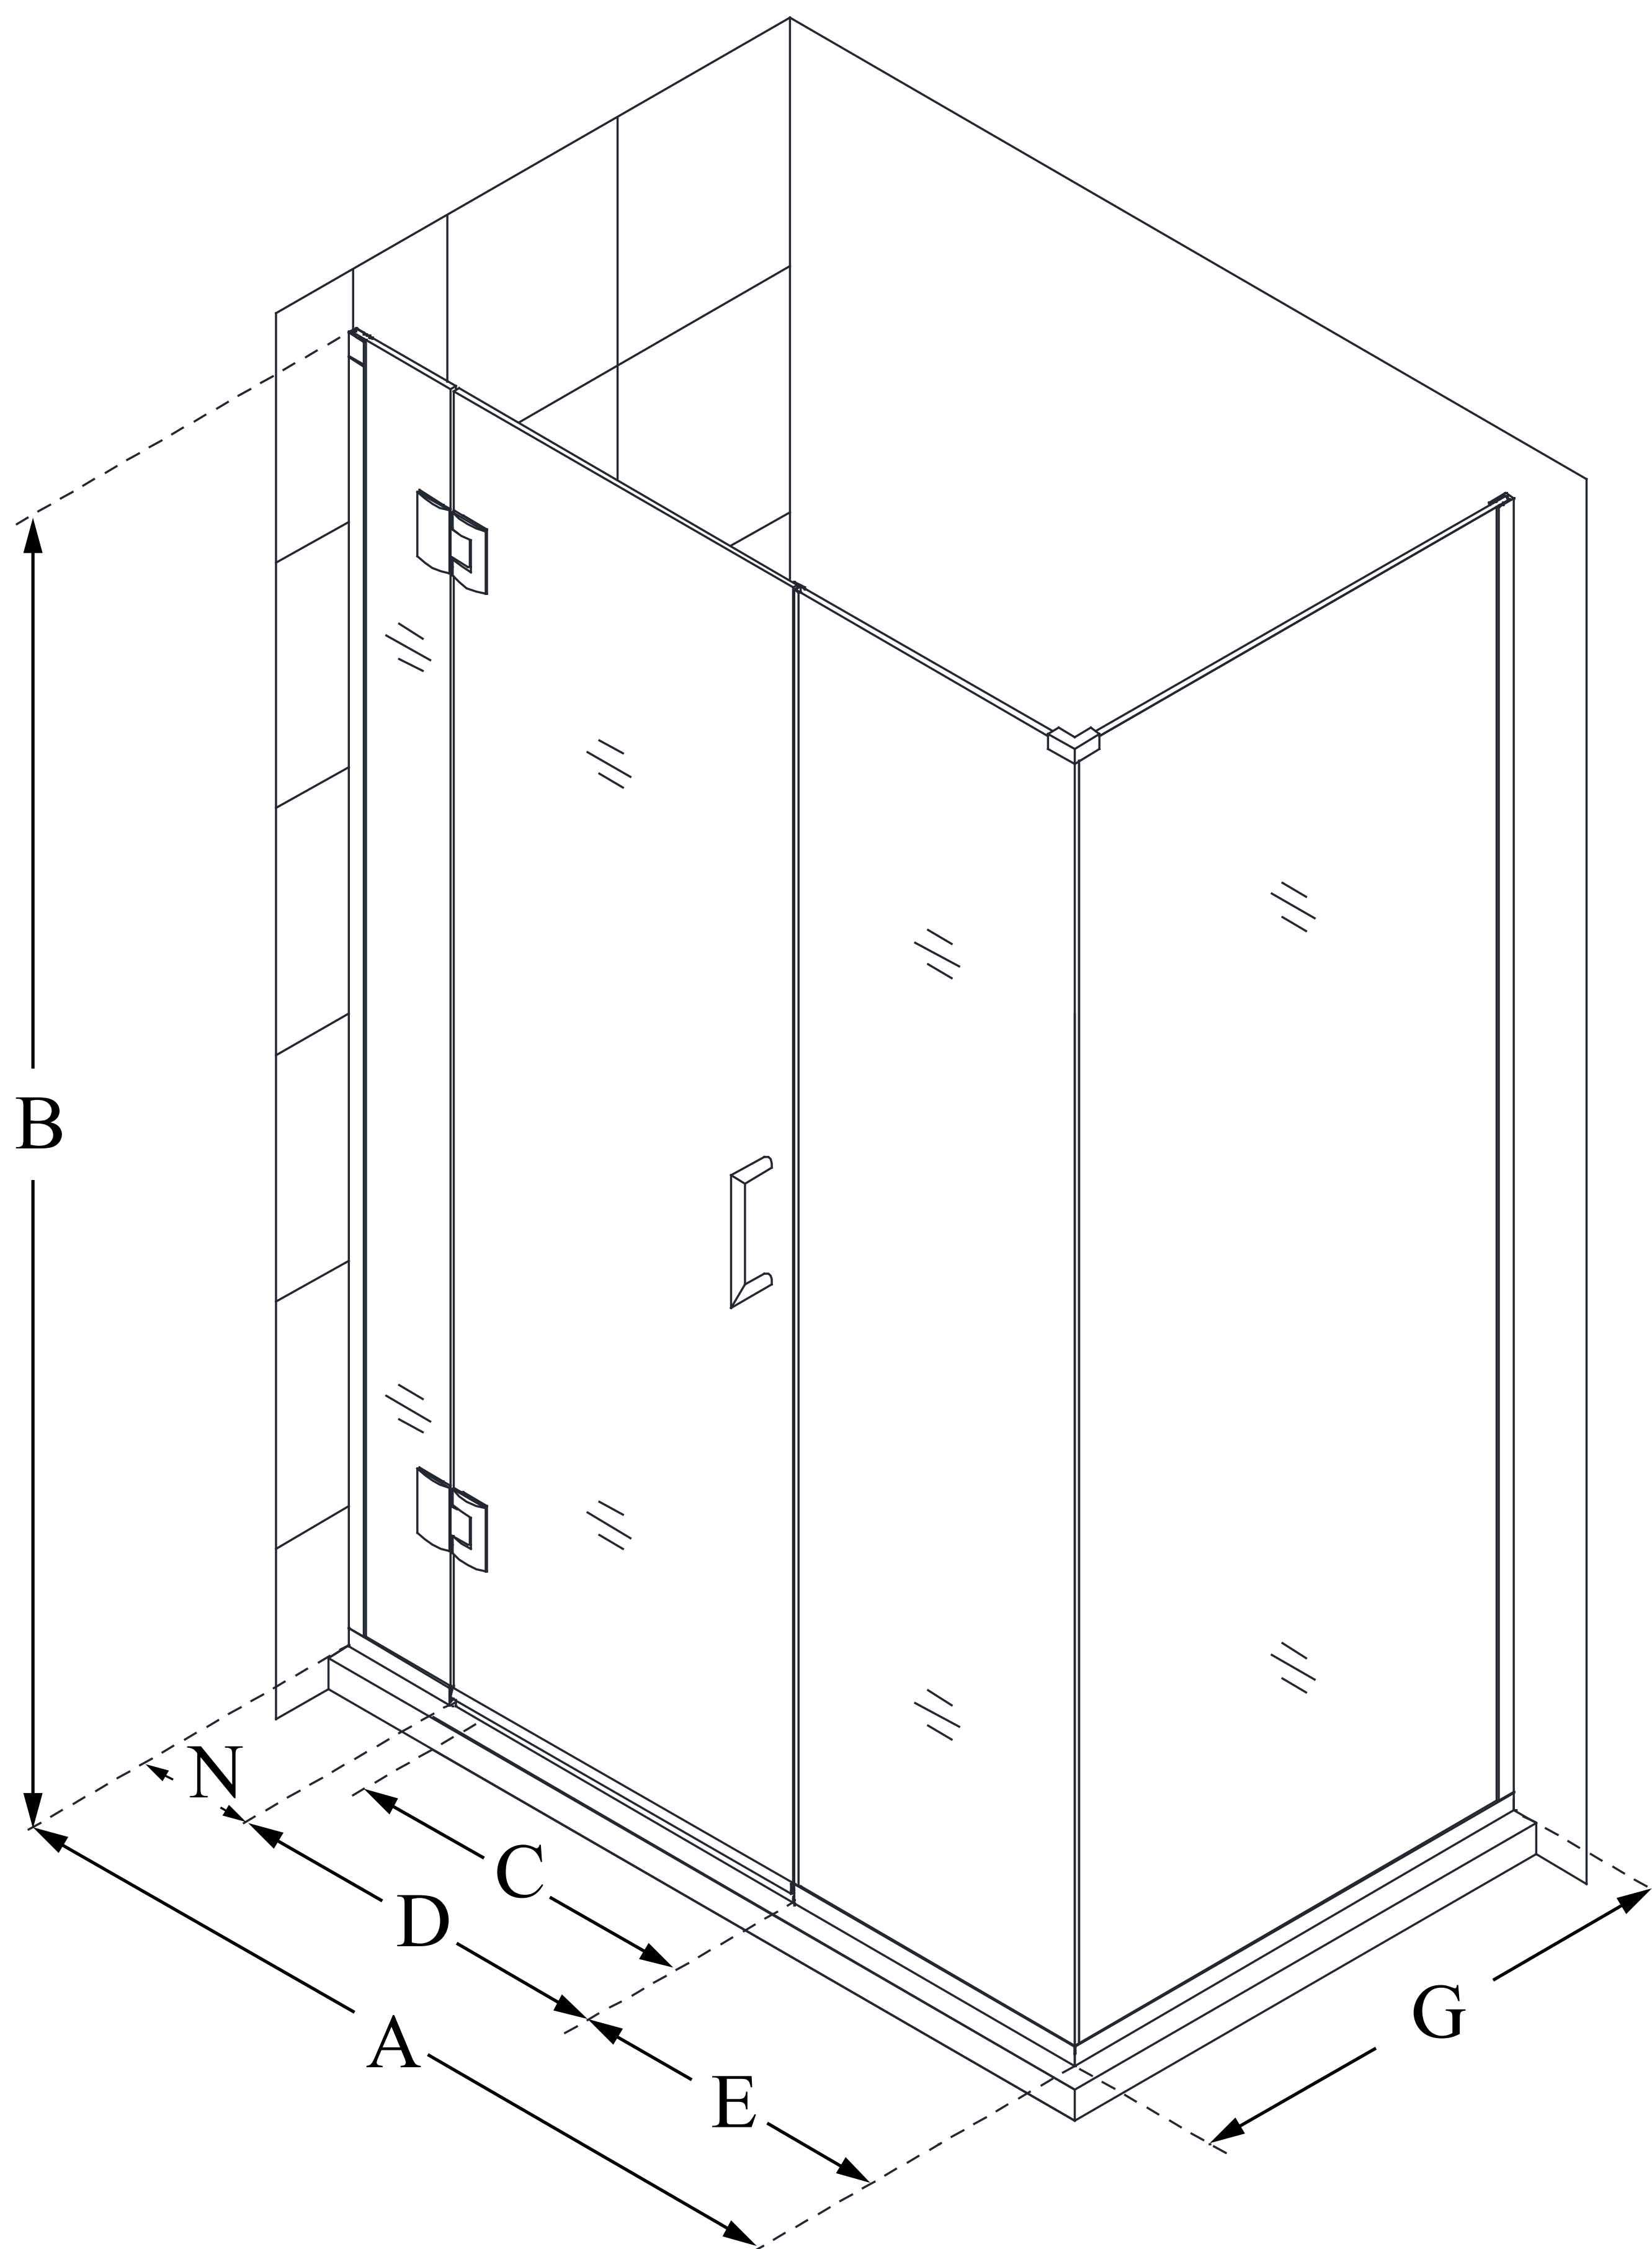

E12922530

UNIDOOR-X

DreamLine Unidoor-X 57 1/2 in. W
x 30 3/8 in. D x 72 in. H Frameless
Hinged Shower Enclosure, Clear
Glass

SWING DOOR

CONFIGURATION DIMENSIONS:

A: 57 1/2 in.

MODEL WIDTH

B: 72 in.

MODEL HEIGHT

C: 28 in.

ACCESS WIDTH

D: 29 in.

DOOR WIDTH

E: 22 1/2 in.

INLINE PANEL WIDTH

G: 30 3/8 in.

RETURN PANEL WIDTH

N: 6 in.

HINGE PANEL WIDTH

DreamLine reserves the right to update or modify the hardware or materials pictured without prior notice for the purpose of product improvement and customer satisfaction.