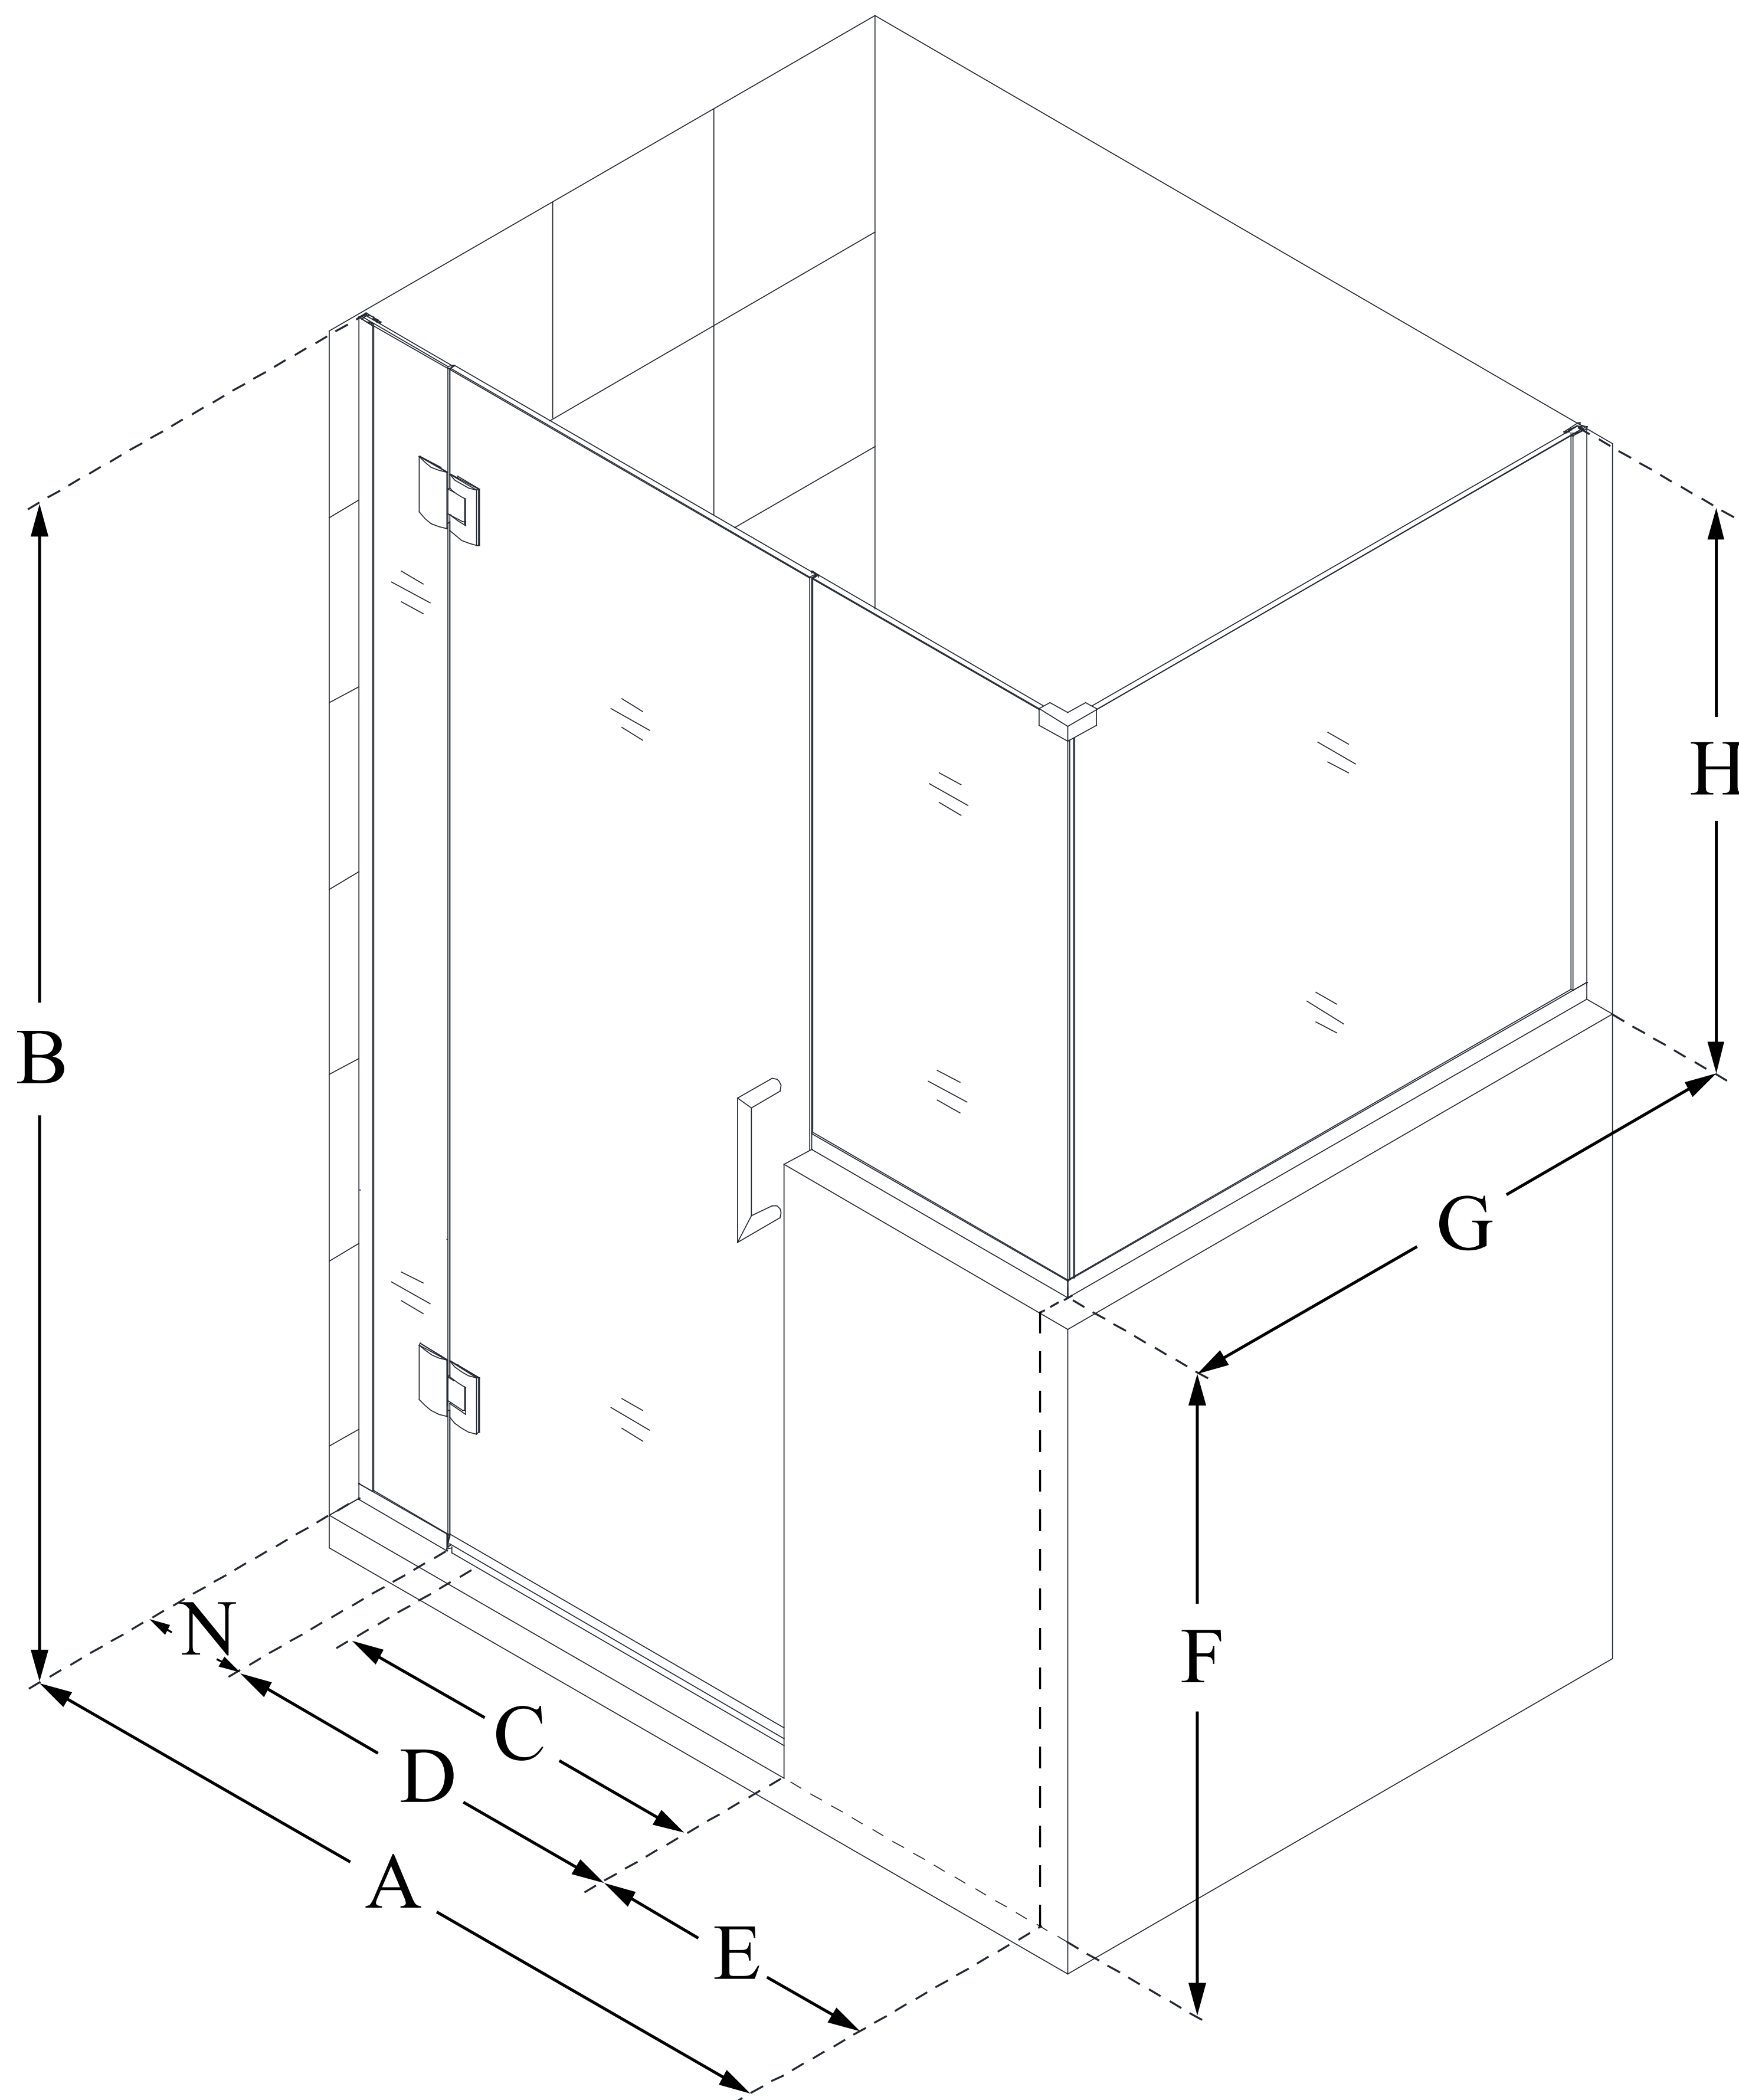

E129243436

UNIDOOR-X

DreamLine Unidoor-X 59 in. W x 36 3/8 in. D x 72 in. H Frameless Hinged Shower Enclosure, Clear Glass

SWING DOOR

CONFIGURATION DIMENSIONS:

A: 59 in.

MODEL WIDTH

B: 72 in.

MODEL HEIGHT

C: 28 in.

ACCESS WIDTH

D: 29 in.

DOOR WIDTH

E: 24 in.

INLINE BUTTRESS PANEL WIDTH

F: 38 in.

BUTTRESS WALL HEIGHT

G: 36 3/8 in.

RETURN PANEL WIDTH

H: 34 in.

BUTTRESS GLASS HEIGHT

N: 6 in.

HINGE PANEL WIDTH

DreamLine reserves the right to update or modify the hardware or materials pictured without prior notice for the purpose of product improvement and customer satisfaction.