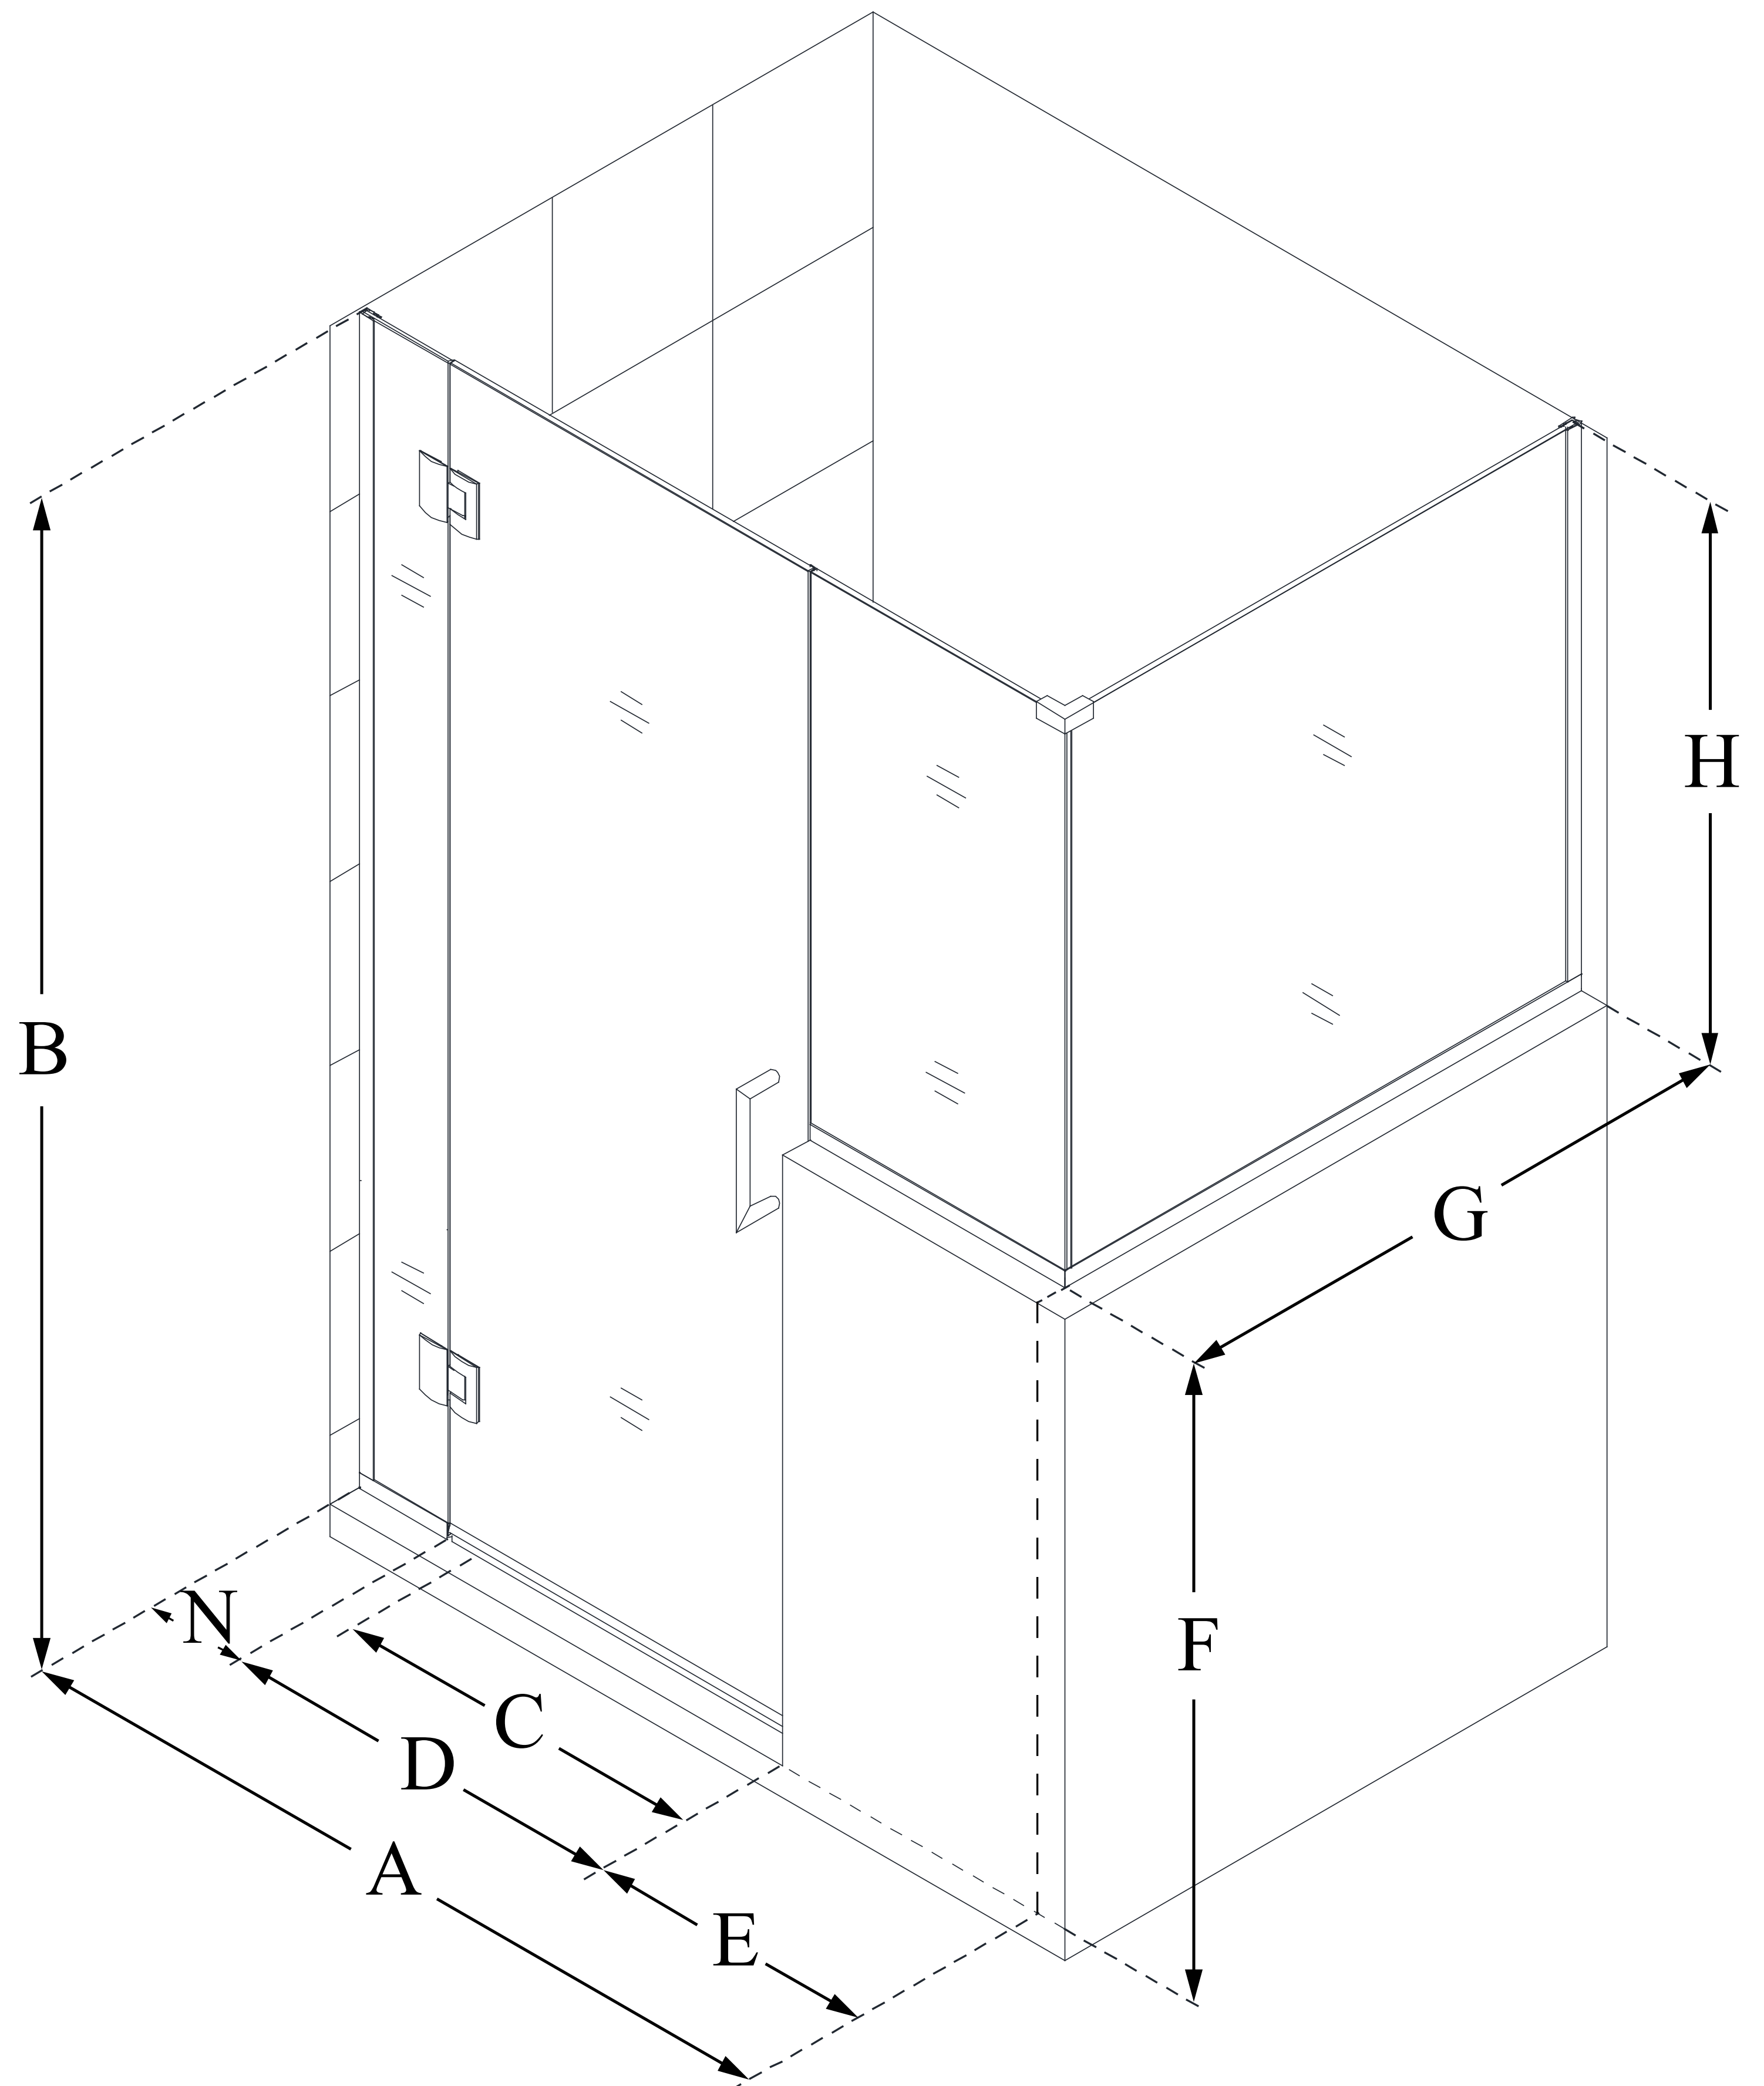

E129243430

UNIDOOR-X

DreamLine Unidoor-X 59 in. W x 30 3/8 in. D x 72 in. H Frameless Hinged Shower Enclosure, Clear Glass

SWING DOOR

CONFIGURATION DIMENSIONS:

A: 59 in.

MODEL WIDTH

B: 72 in.

MODEL HEIGHT

C: 28 in.

ACCESS WIDTH

D: 29 in.

DOOR WIDTH

E: 24 in.

INLINE BUTTRESS PANEL WIDTH

F: 38 in.

BUTTRESS WALL HEIGHT

G: 30 3/8 in.

RETURN PANEL WIDTH

H: 34 in.

BUTTRESS GLASS HEIGHT

N: 6 in.

HINGE PANEL WIDTH

DreamLine reserves the right to update or modify the hardware or materials pictured without prior notice for the purpose of product improvement and customer satisfaction.