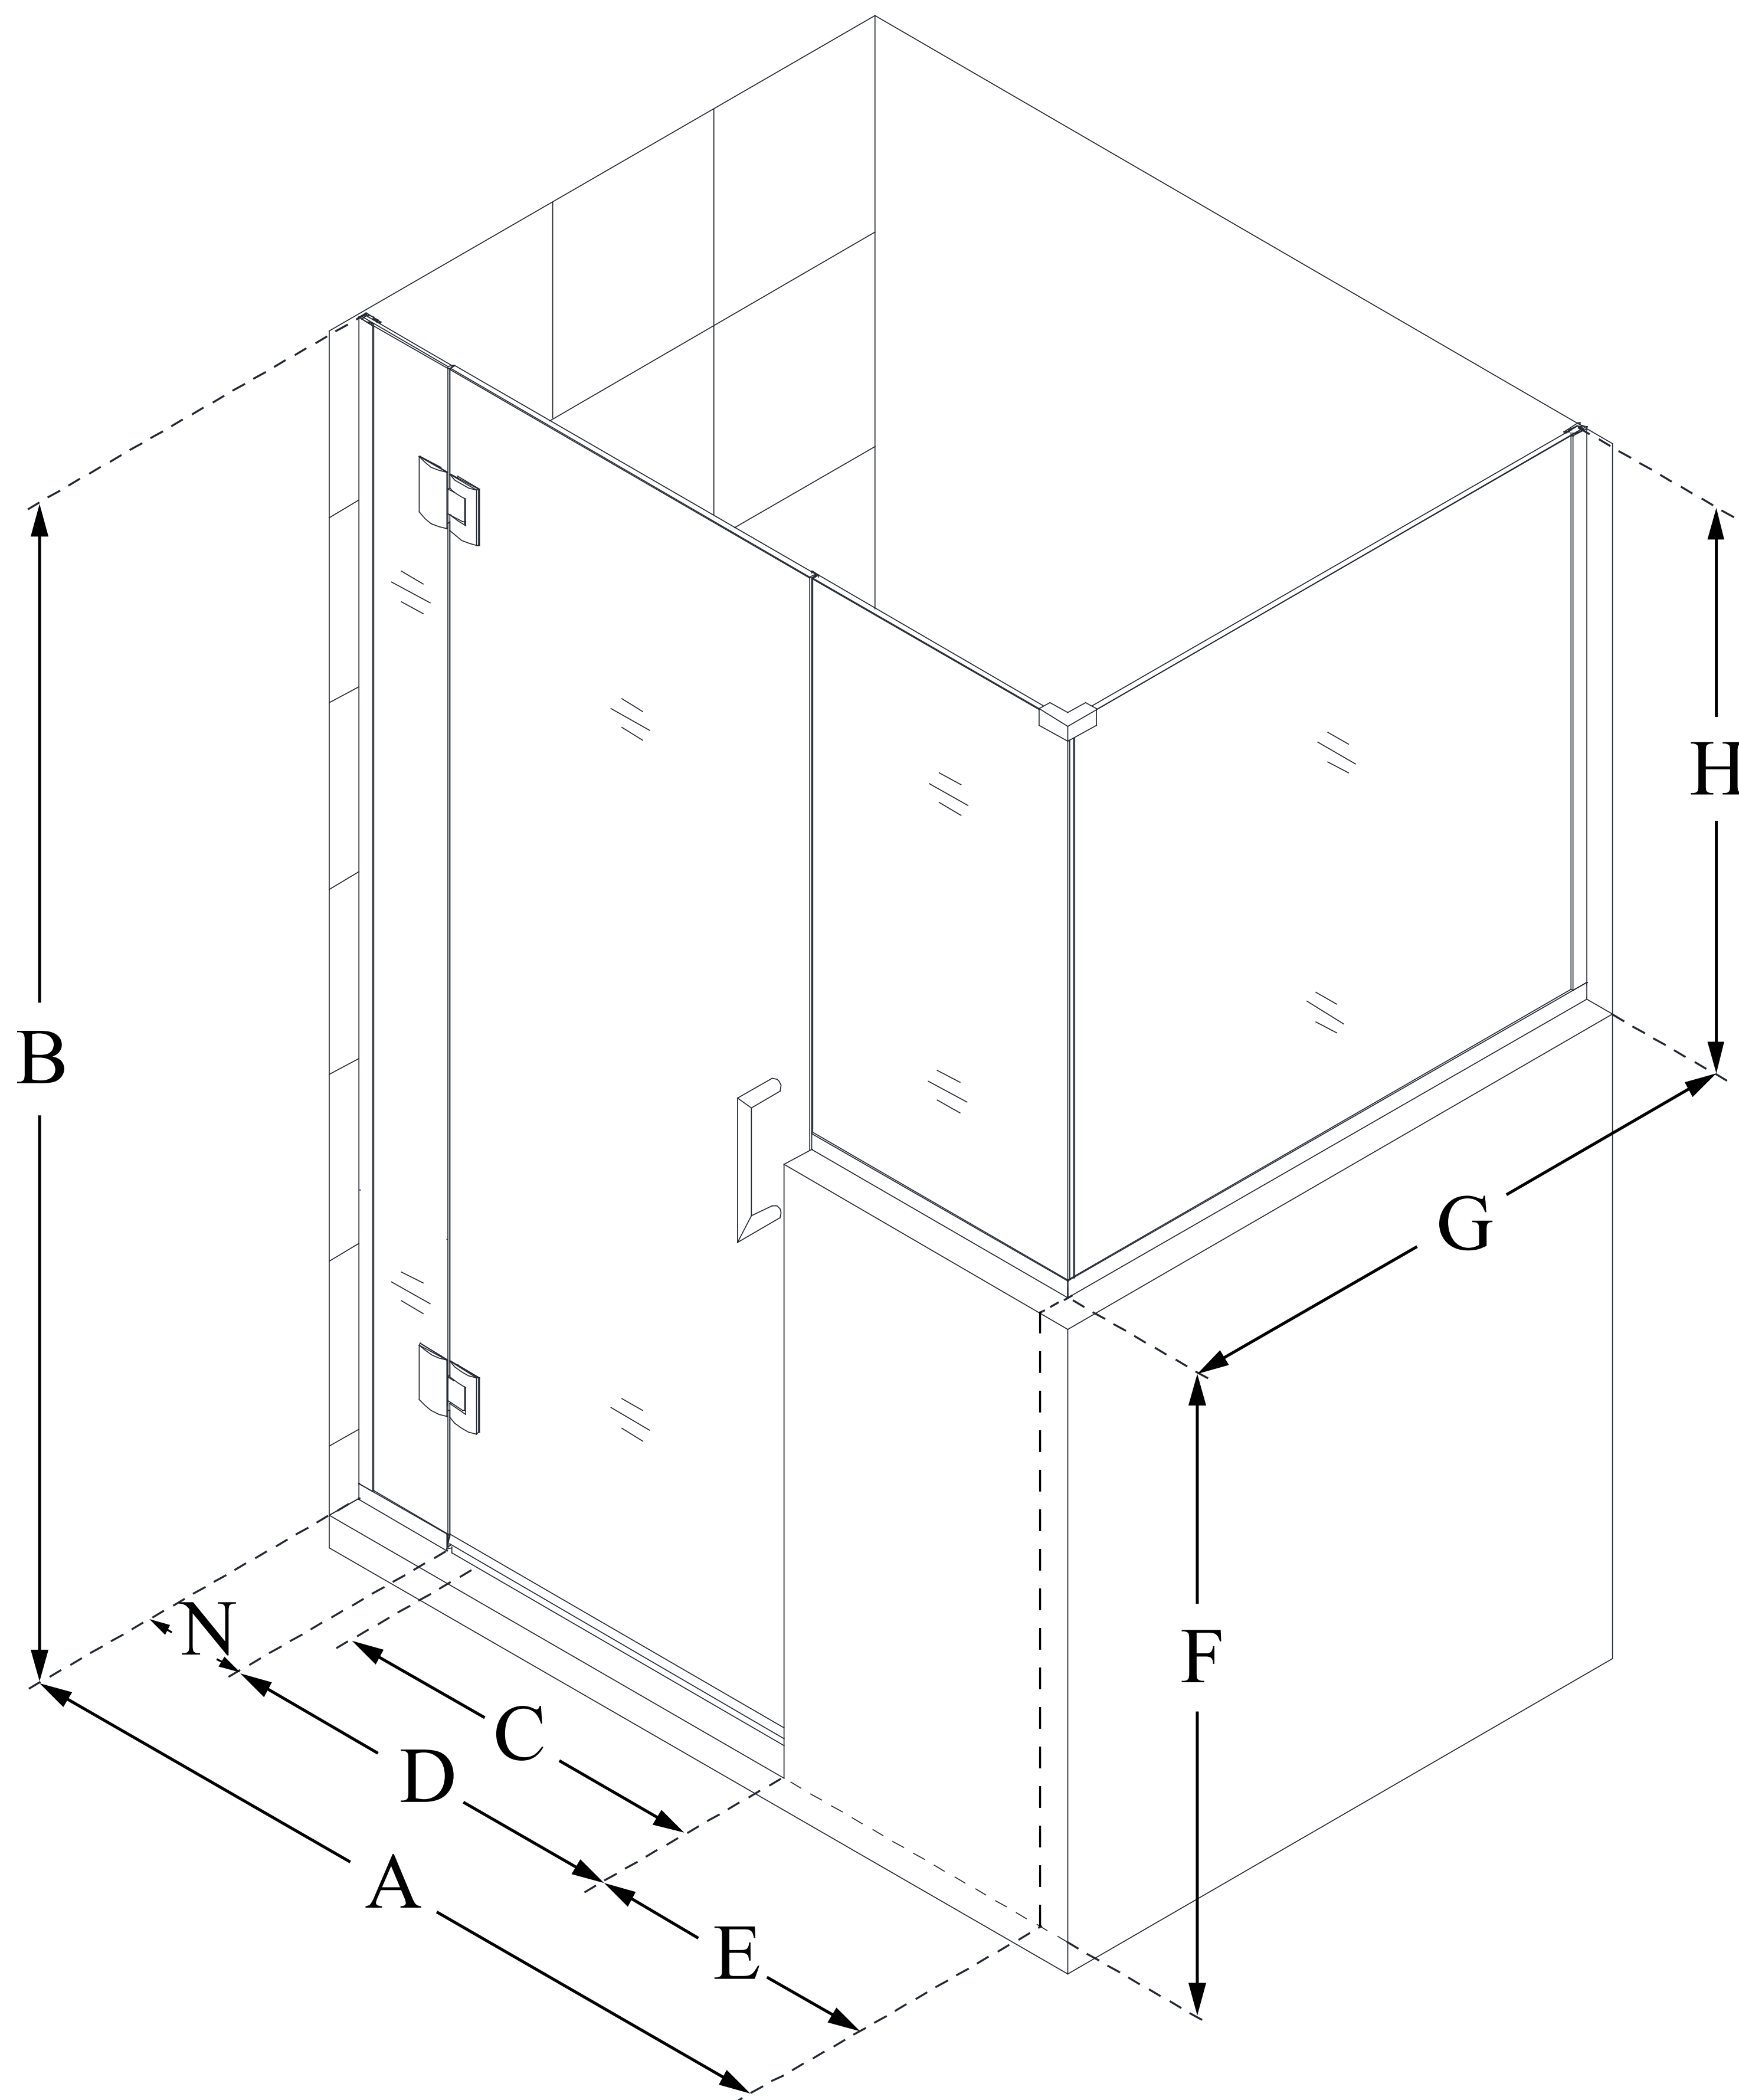

E128243636

UNIDOOR-X

DreamLine Unidoor-X 58 in. W x 36 3/8 in. D x 72 in. H Frameless Hinged Shower Enclosure, Clear Glass

SWING DOOR

CONFIGURATION DIMENSIONS:

A: 58 in.

MODEL WIDTH

B: 72 in.

MODEL HEIGHT

C: 27 in.

ACCESS WIDTH

D: 28 in.

DOOR WIDTH

E: 24 in.

INLINE BUTTRESS PANEL WIDTH

F: 36 in.

BUTTRESS WALL HEIGHT

G: 36 3/8 in.

RETURN PANEL WIDTH

H: 36 in.

BUTTRESS GLASS HEIGHT

N: 6 in.

HINGE PANEL WIDTH

DreamLine reserves the right to update or modify the hardware or materials pictured without prior notice for the purpose of product improvement and customer satisfaction.