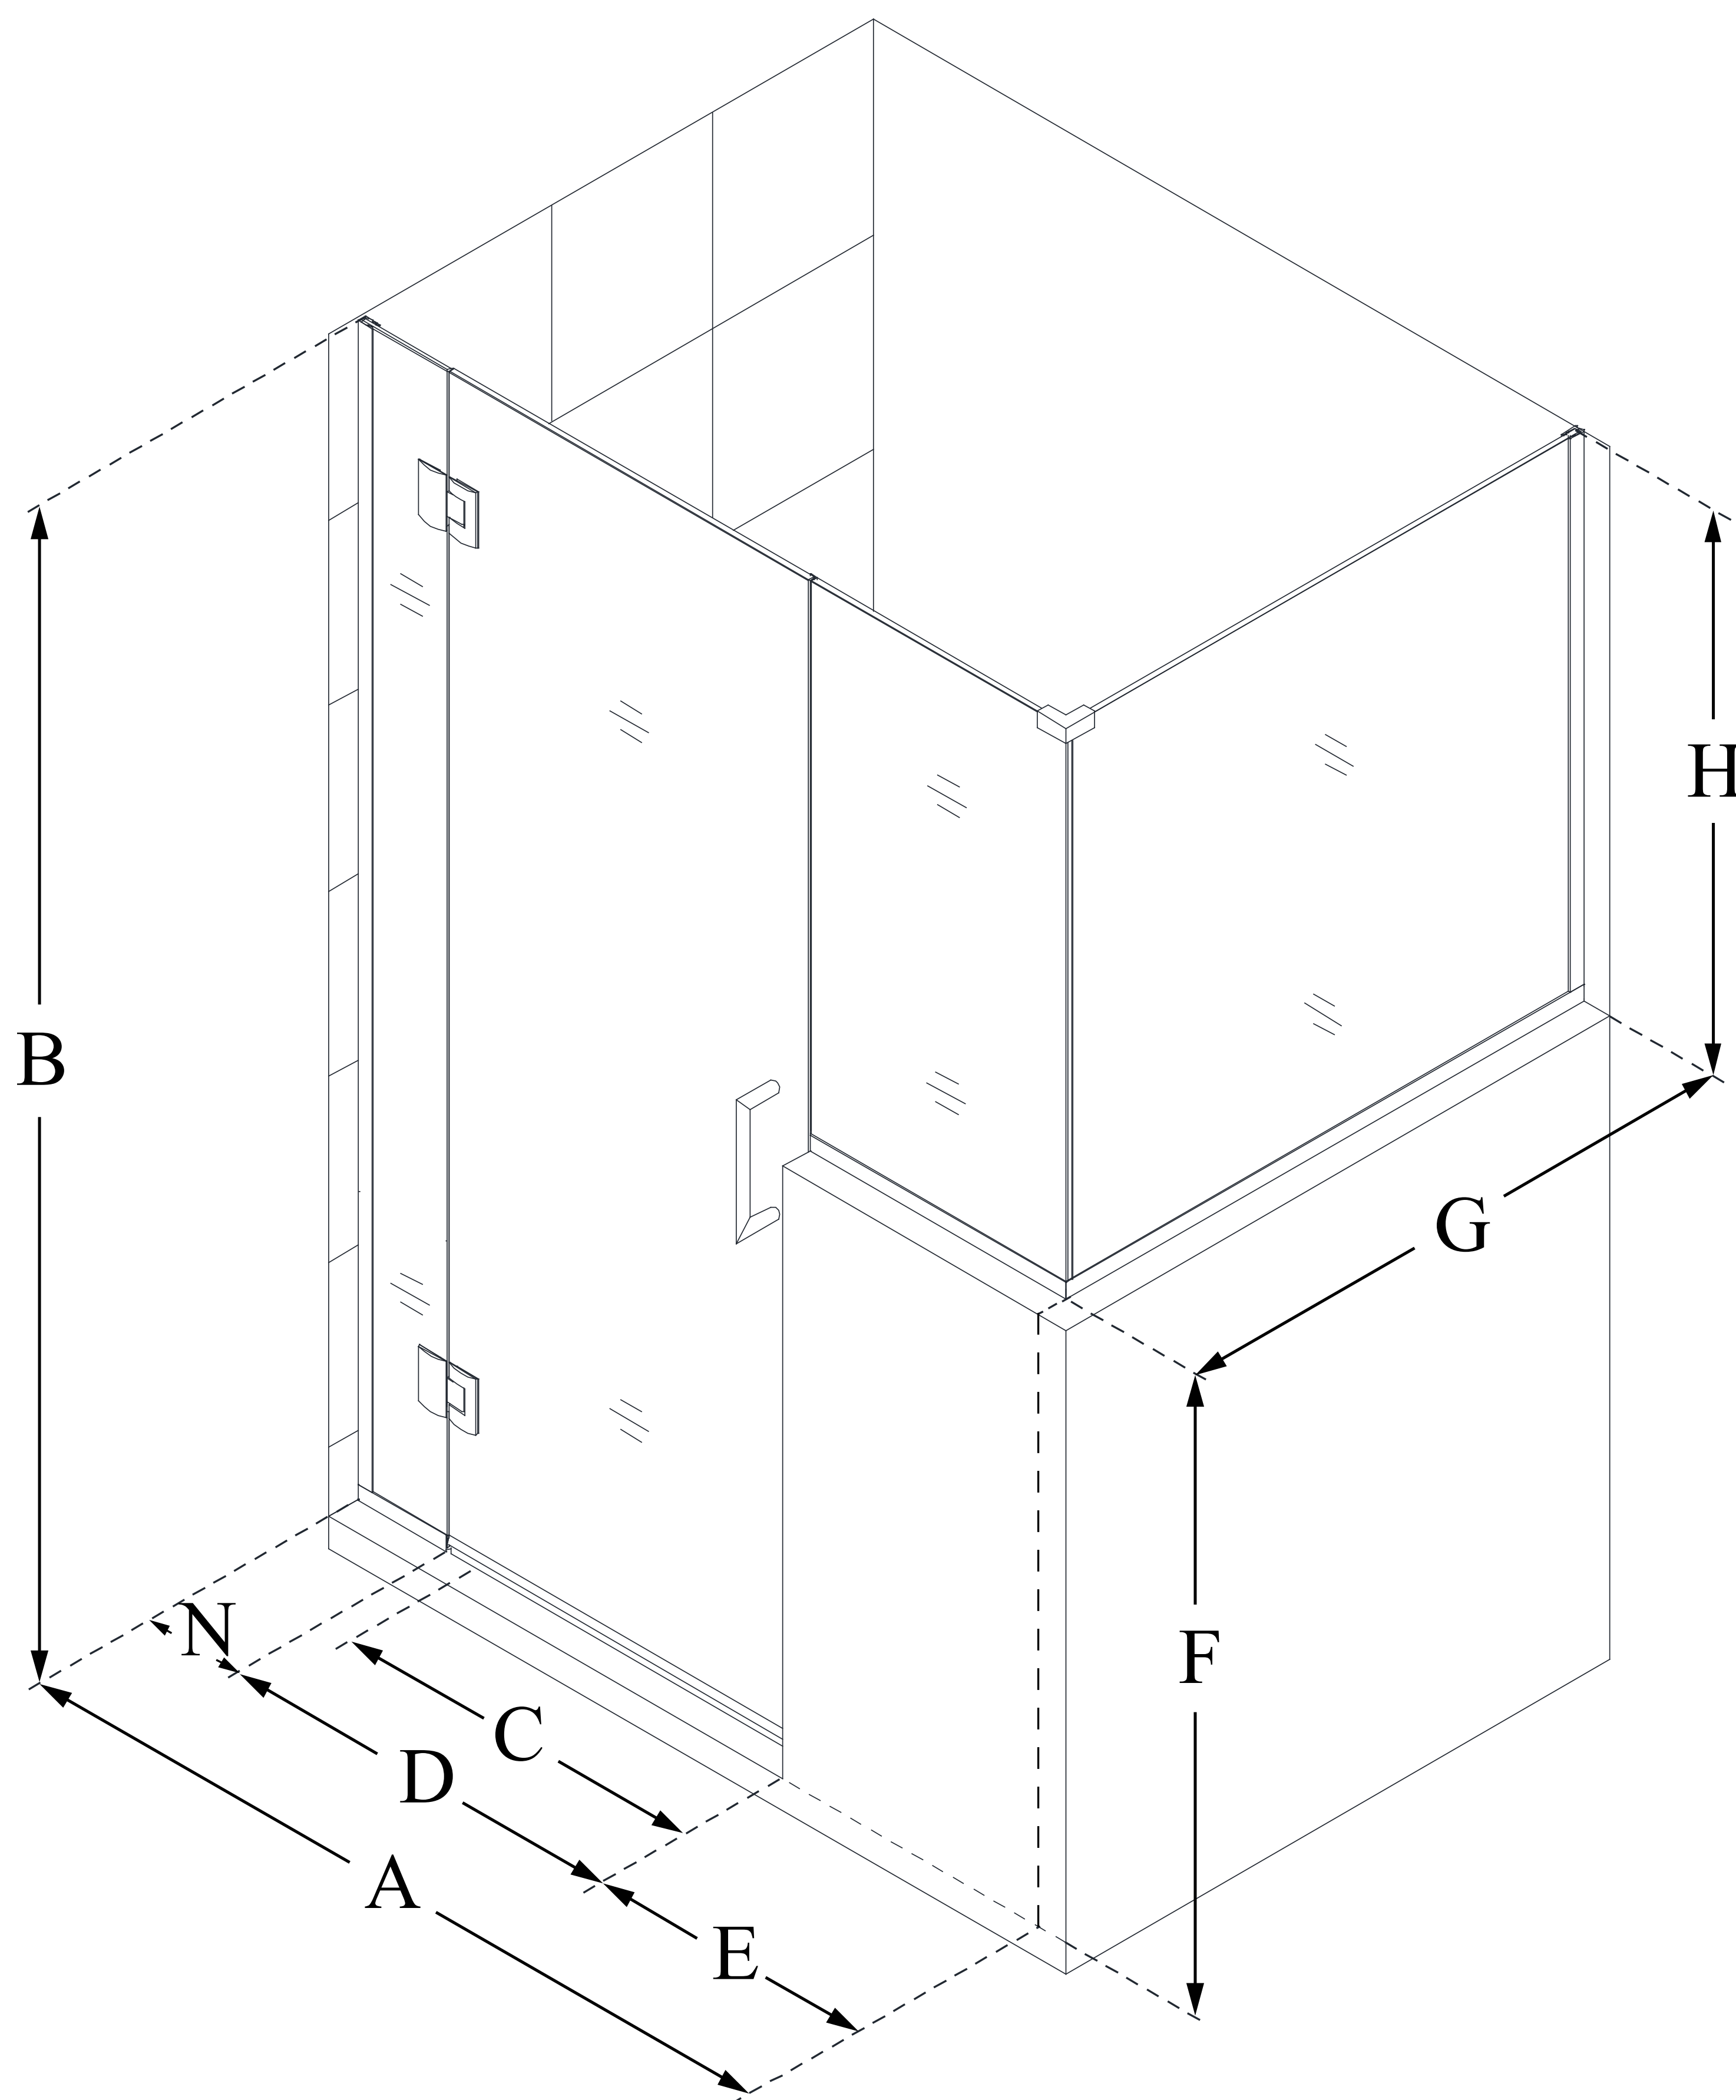

E128243436

UNIDOOR-X

DreamLine Unidoor-X 58 in. W x 36 3/8 in. D x 72 in. H Frameless Hinged Shower Enclosure, Clear Glass

SWING DOOR

CONFIGURATION DIMENSIONS:

A: 58 in.

MODEL WIDTH

B: 72 in.

MODEL HEIGHT

C: 27 in.

ACCESS WIDTH

D: 28 in.

DOOR WIDTH

E: 24 in.

INLINE BUTTRESS PANEL WIDTH

F: 38 in.

BUTTRESS WALL HEIGHT

G: 36 3/8 in.

RETURN PANEL WIDTH

H: 34 in.

BUTTRESS GLASS HEIGHT

N: 6 in.

HINGE PANEL WIDTH

DreamLine reserves the right to update or modify the hardware or materials pictured without prior notice for the purpose of product improvement and customer satisfaction.