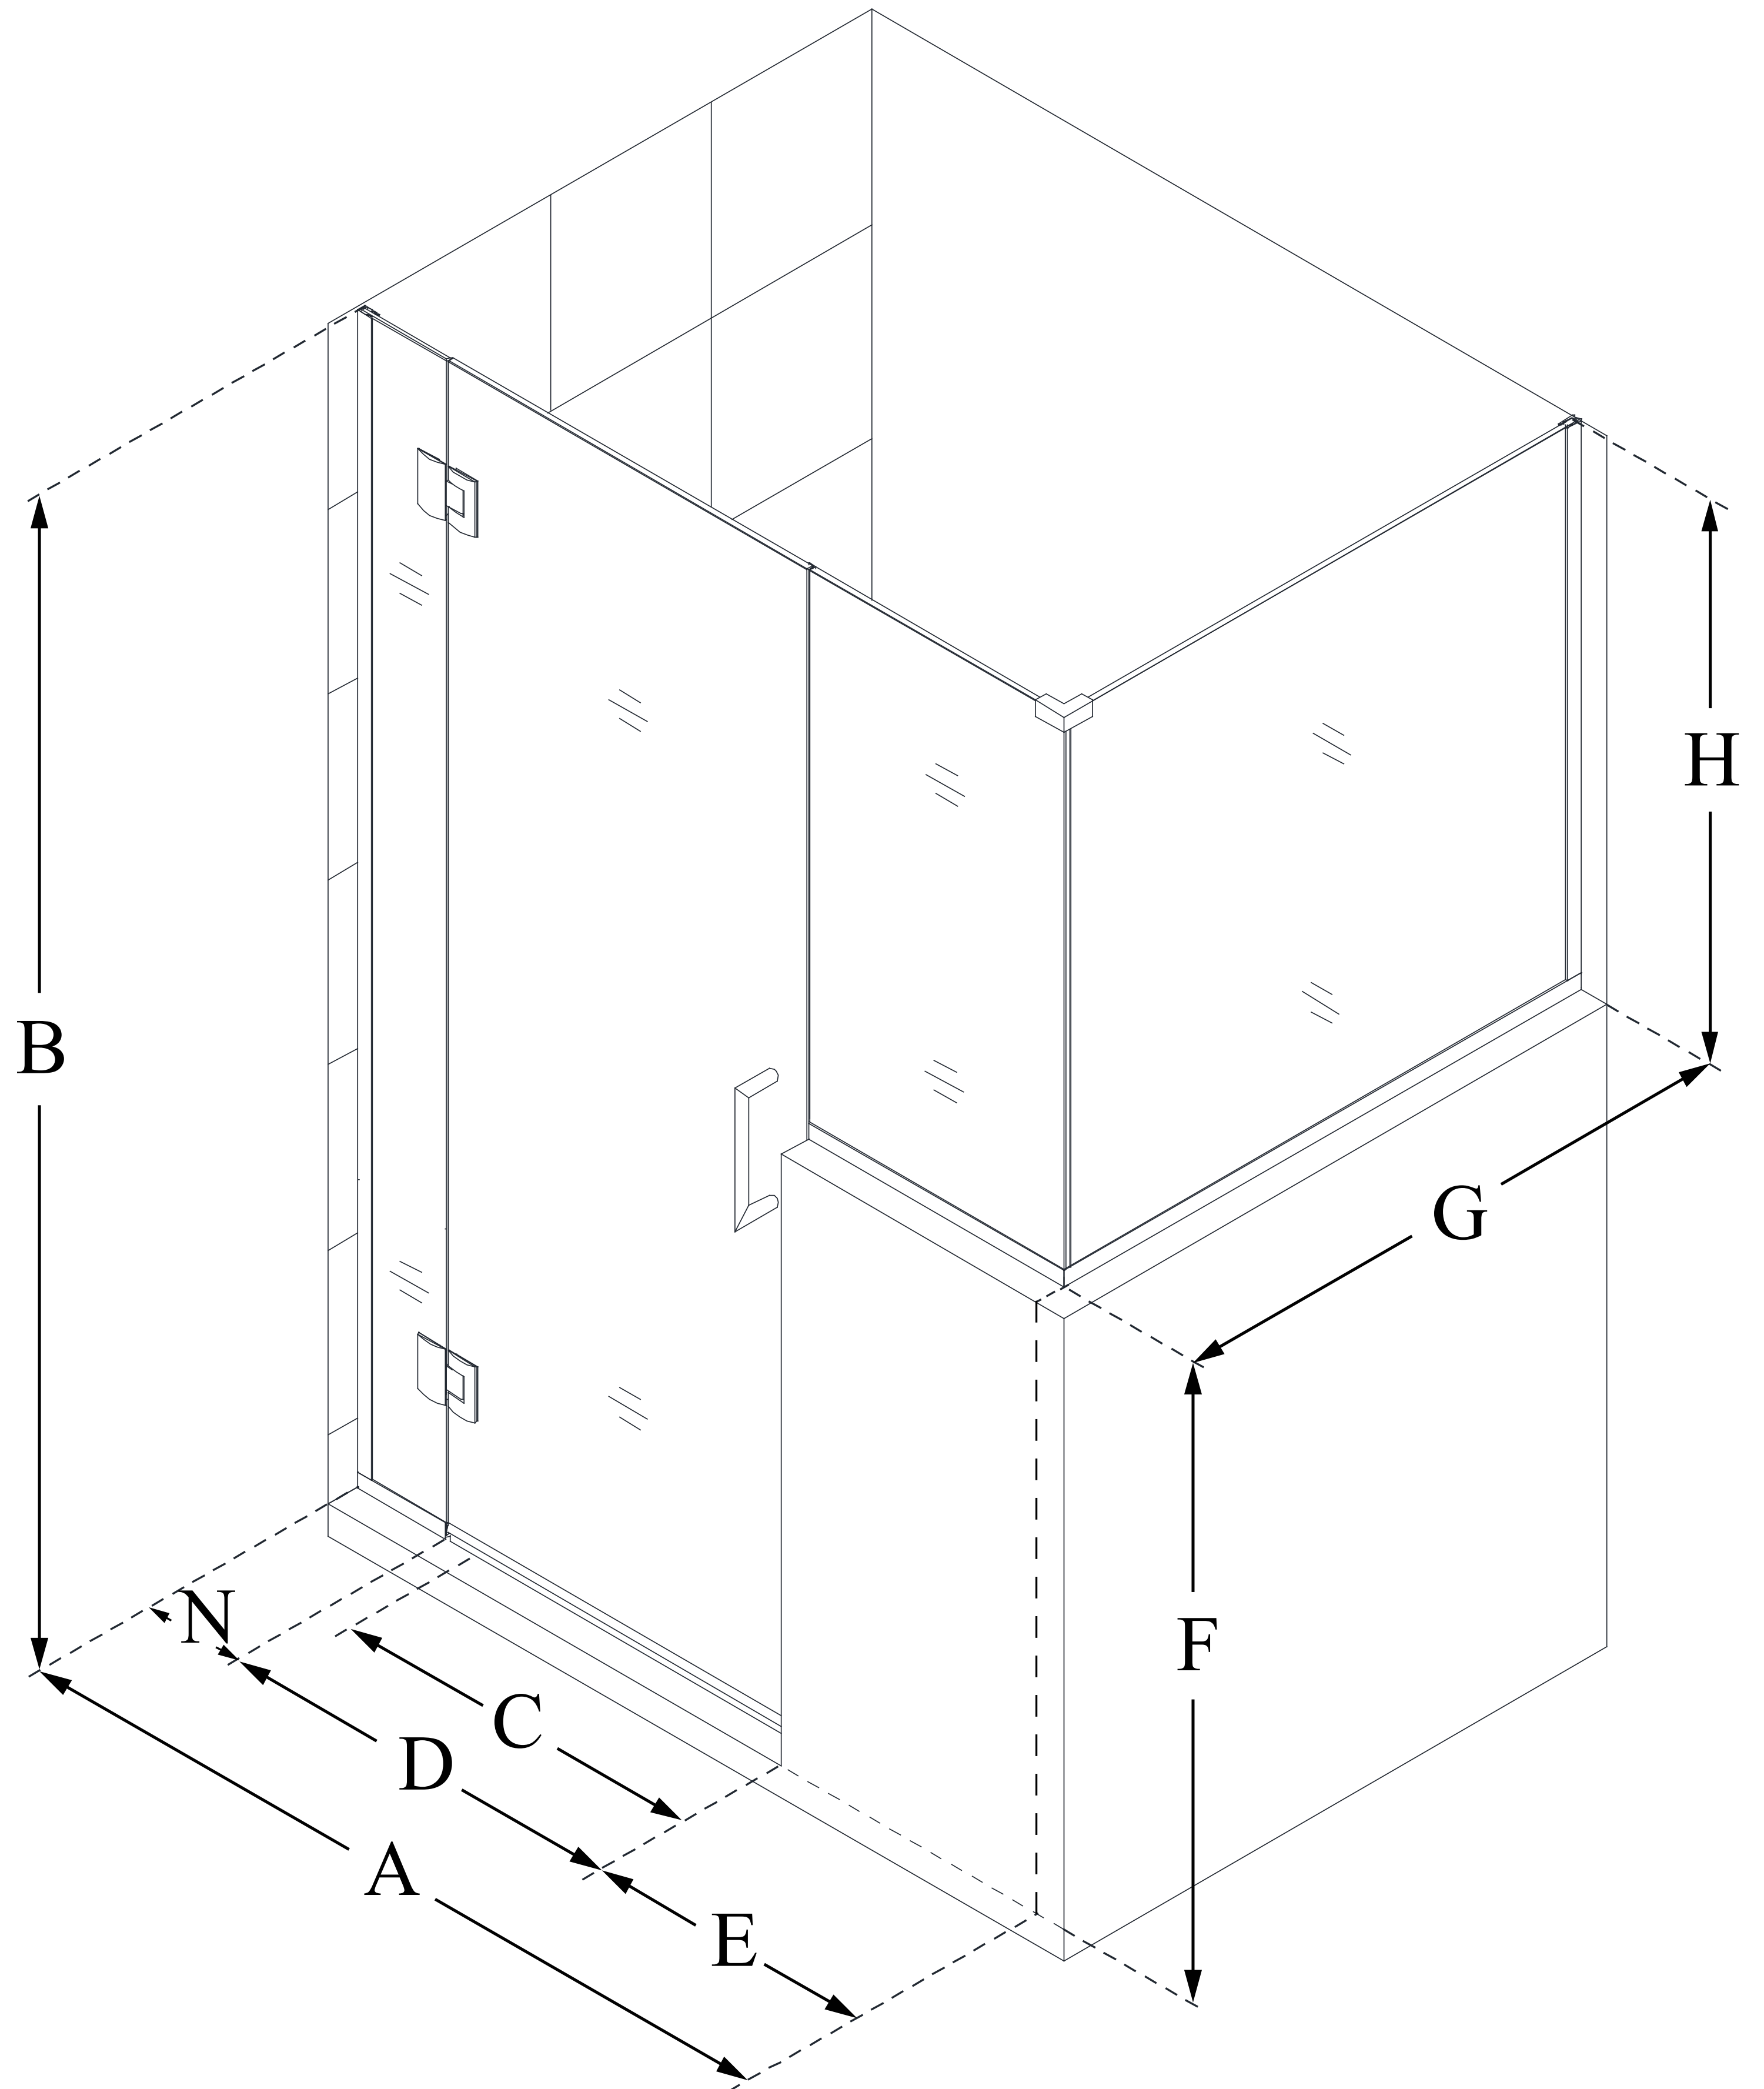

## UNIDOOR-X

DreamLine Unidoor-X 58 in. W x 30 3/8 in. D x 72 in. H Frameless Hinged Shower Enclosure, Clear Glass

**SWING DOOR**

### CONFIGURATION DIMENSIONS:

**A: 58 in.**

MODEL WIDTH

**B: 72 in.**

MODEL HEIGHT

**C: 27 in.**

ACCESS WIDTH

**D: 28 in.**

DOOR WIDTH

**E: 24 in.**

INLINE BUTTRESS PANEL WIDTH

**F: 38 in.**

BUTTRESS WALL HEIGHT

**G: 30 3/8 in.**

RETURN PANEL WIDTH

**H: 34 in.**

BUTTRESS GLASS HEIGHT

**N: 6 in.**

HINGE PANEL WIDTH

DreamLine reserves the right to update or modify the hardware or materials pictured without prior notice for the purpose of product improvement and customer satisfaction.