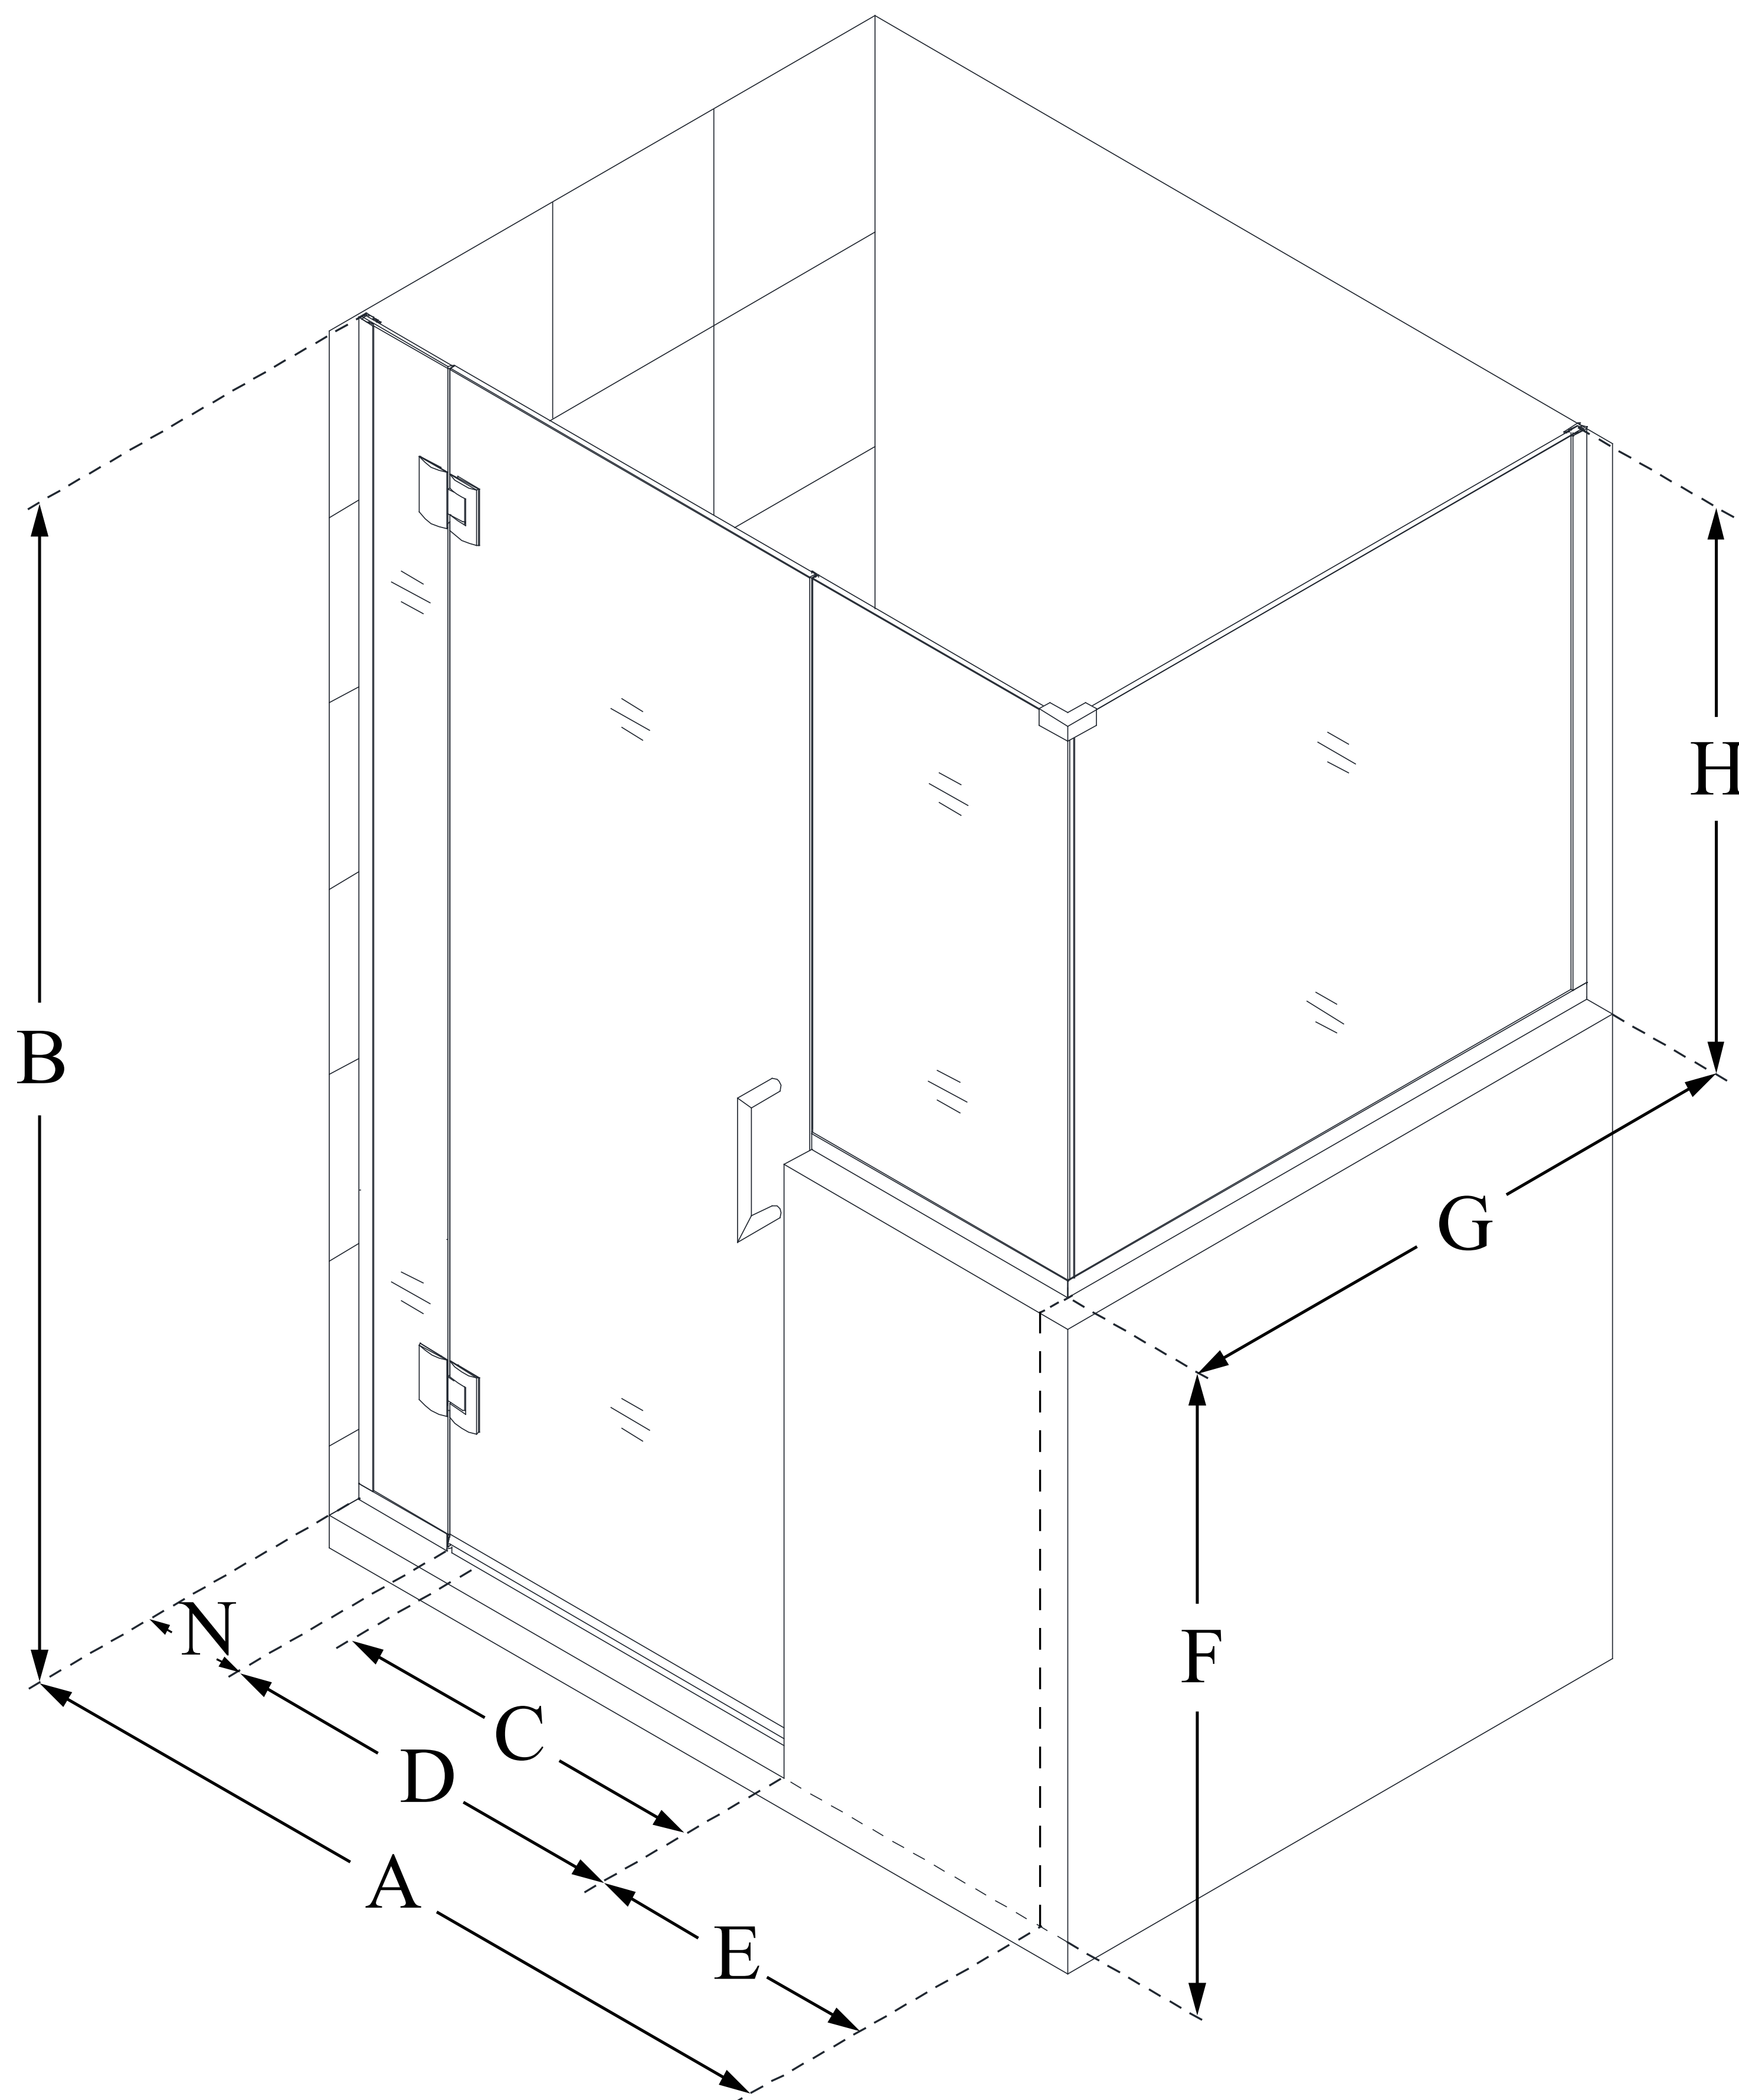

E127243636

UNIDOOR-X

DreamLine Unidoor-X 57 in. W x
36 3/8 in. D x 72 in. H Frameless
Hinged Shower Enclosure, Clear
Glass

SWING DOOR

CONFIGURATION DIMENSIONS:

A: 57 in.

MODEL WIDTH

B: 72 in.

MODEL HEIGHT

C: 26 in.

ACCESS WIDTH

D: 27 in.

DOOR WIDTH

E: 24 in.

INLINE BUTTRESS PANEL WIDTH

F: 36 in.

BUTTRESS WALL HEIGHT

G: 36 3/8 in.

RETURN PANEL WIDTH

H: 36 in.

BUTTRESS GLASS HEIGHT

N: 6 in.

HINGE PANEL WIDTH

DreamLine reserves the right to update or modify the hardware or materials pictured without prior notice for the purpose of product improvement and customer satisfaction.