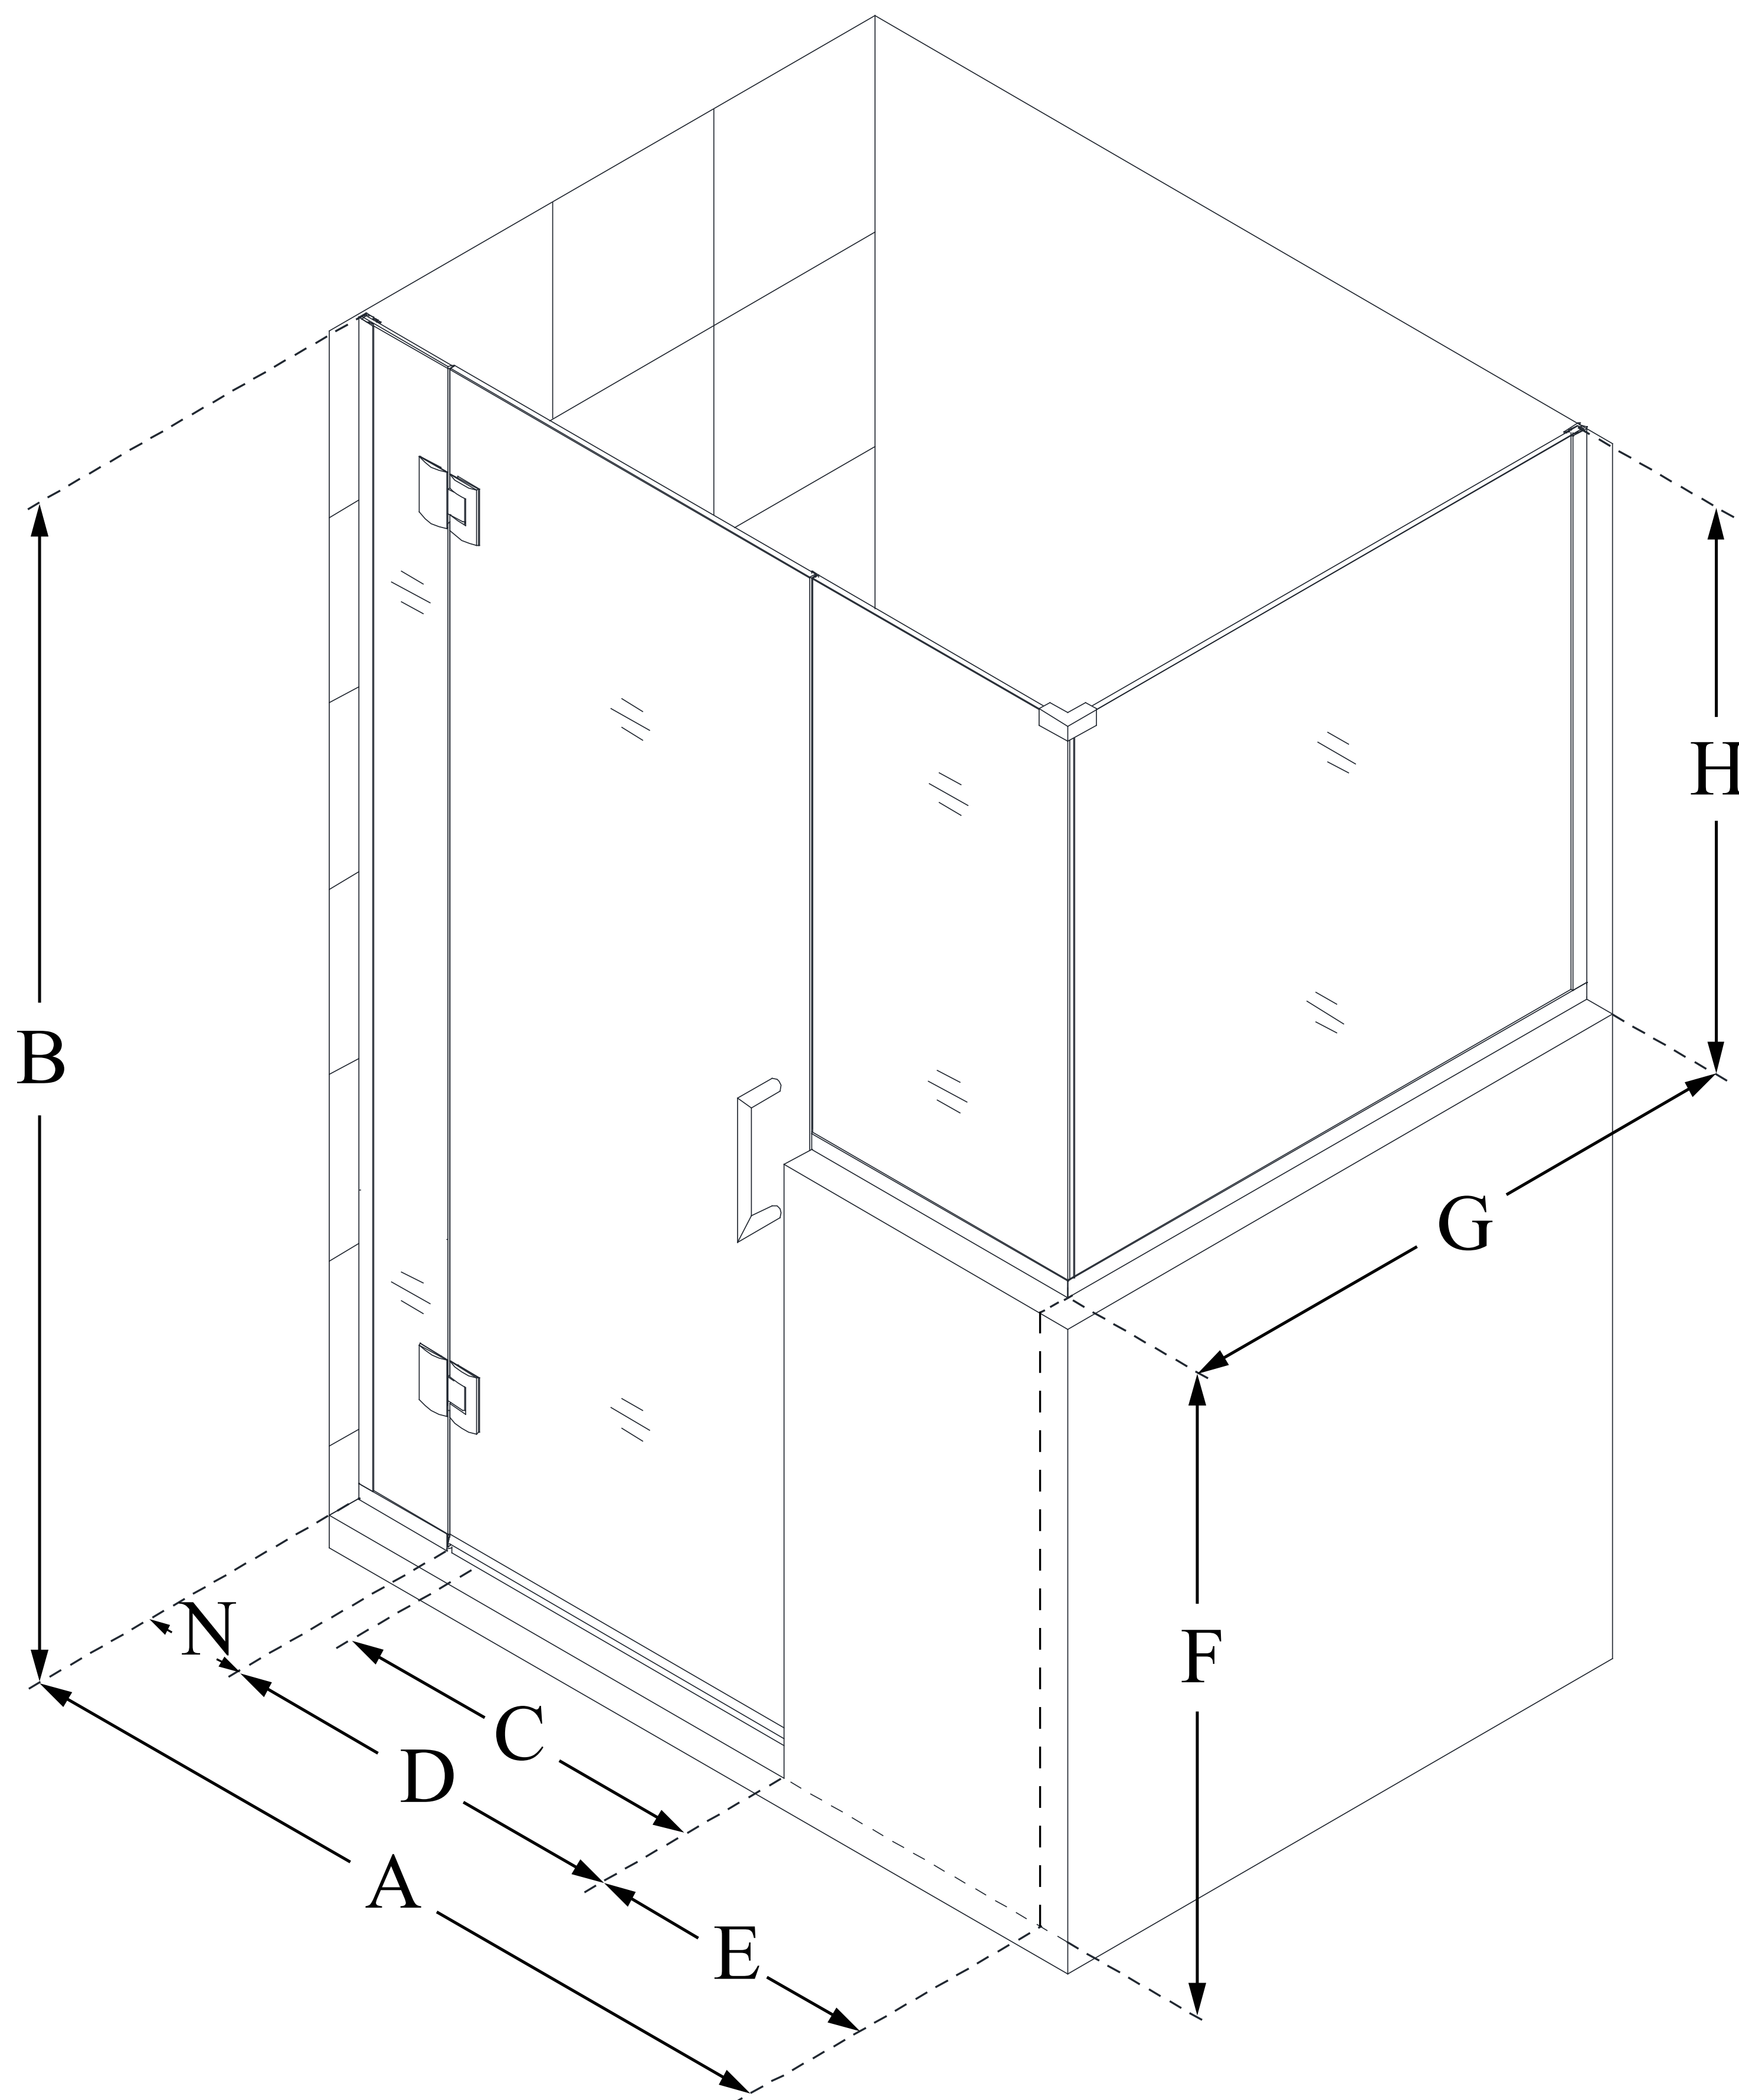

## UNIDOOR-X

DreamLine Unidoor-X 57 in. W x  
36 3/8 in. D x 72 in. H Frameless  
Hinged Shower Enclosure, Clear  
Glass

**SWING DOOR**

### CONFIGURATION DIMENSIONS:

**A: 57 in.**

MODEL WIDTH

**B: 72 in.**

MODEL HEIGHT

**C: 26 in.**

ACCESS WIDTH

**D: 27 in.**

DOOR WIDTH

**E: 24 in.**

INLINE BUTTRESS PANEL WIDTH

**F: 38 in.**

BUTTRESS WALL HEIGHT

**G: 36 3/8 in.**

RETURN PANEL WIDTH

**H: 34 in.**

BUTTRESS GLASS HEIGHT

**N: 6 in.**

HINGE PANEL WIDTH

DreamLine reserves the right to update or modify the hardware or materials pictured without prior notice for the purpose of product improvement and customer satisfaction.