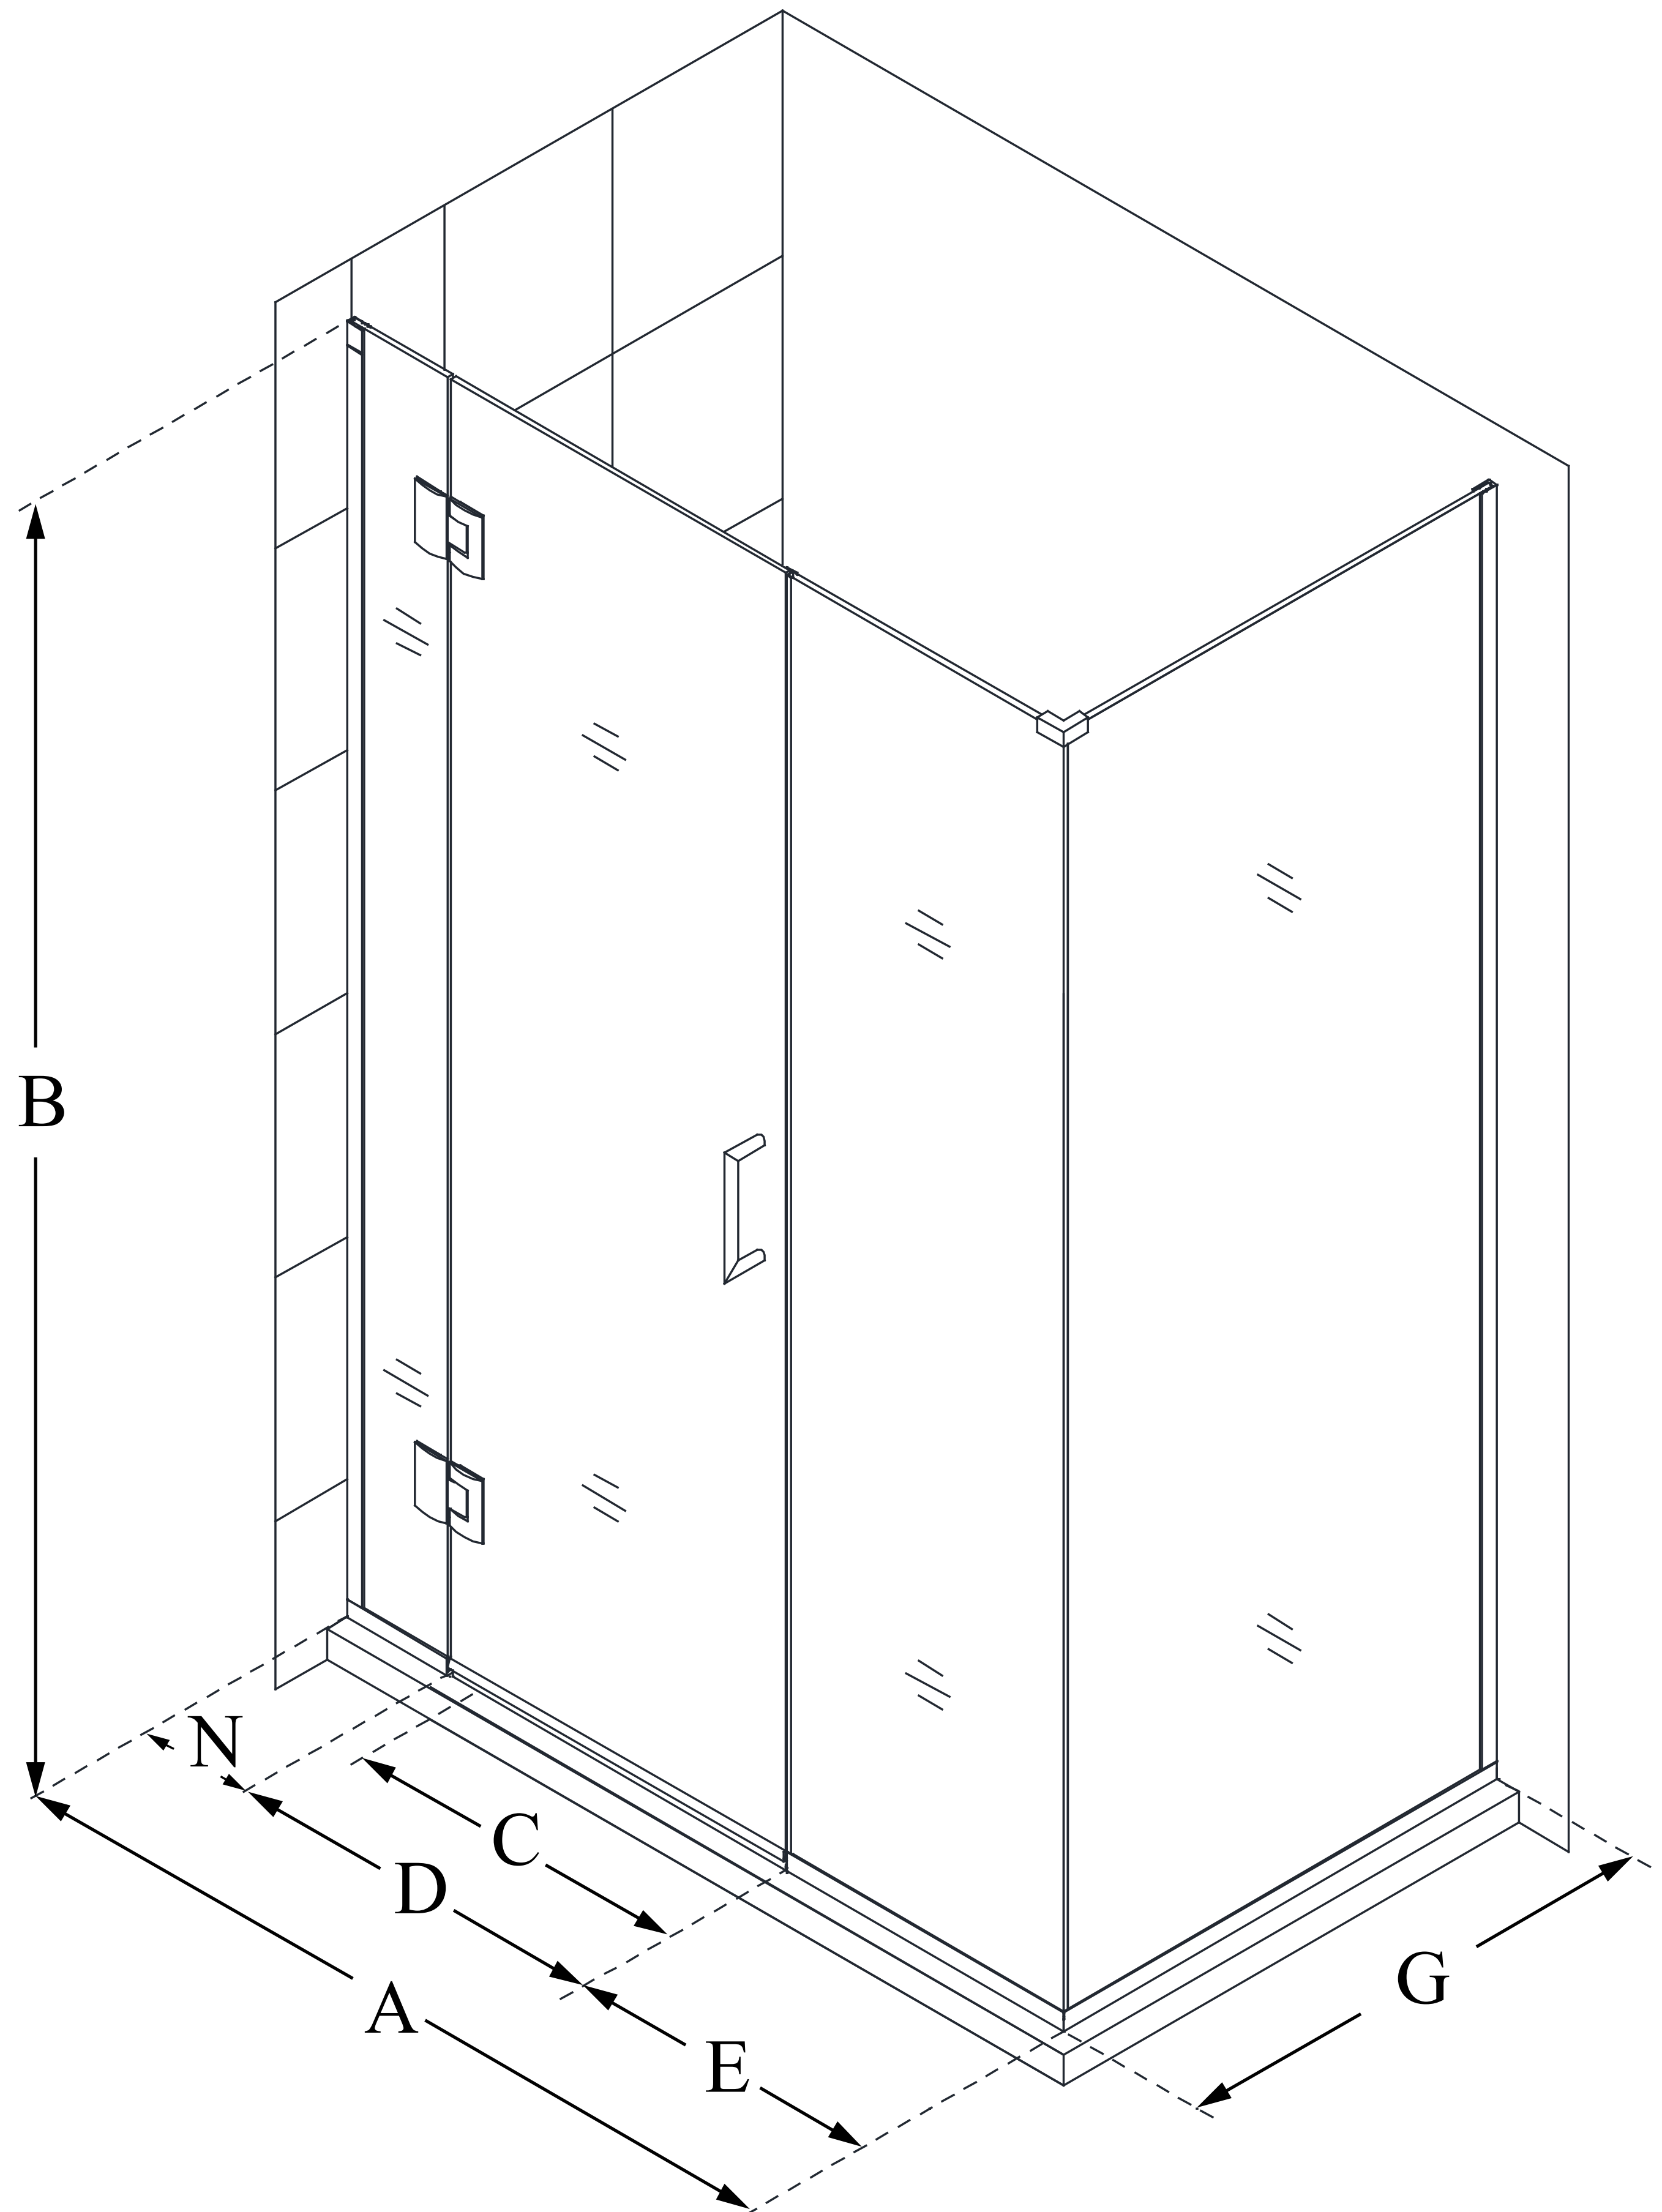

## UNIDOOR-X

DreamLine Unidoor-X 47 1/2 in. W  
x 30 3/8 in. D x 72 in. H Frameless  
Hinged Shower Enclosure, Clear  
Glass

**SWING DOOR**

### CONFIGURATION DIMENSIONS:

**A: 47 1/2 in.**

MODEL WIDTH

**B: 72 in.**

MODEL HEIGHT

**C: 26 in.**

ACCESS WIDTH

**D: 27 in.**

DOOR WIDTH

**E: 14 1/2 in.**

INLINE PANEL WIDTH

**G: 30 3/8 in.**

RETURN PANEL WIDTH

**N: 6 in.**

HINGE PANEL WIDTH

DreamLine reserves the right to update or modify the hardware or materials pictured without prior notice for the purpose of product improvement and customer satisfaction.