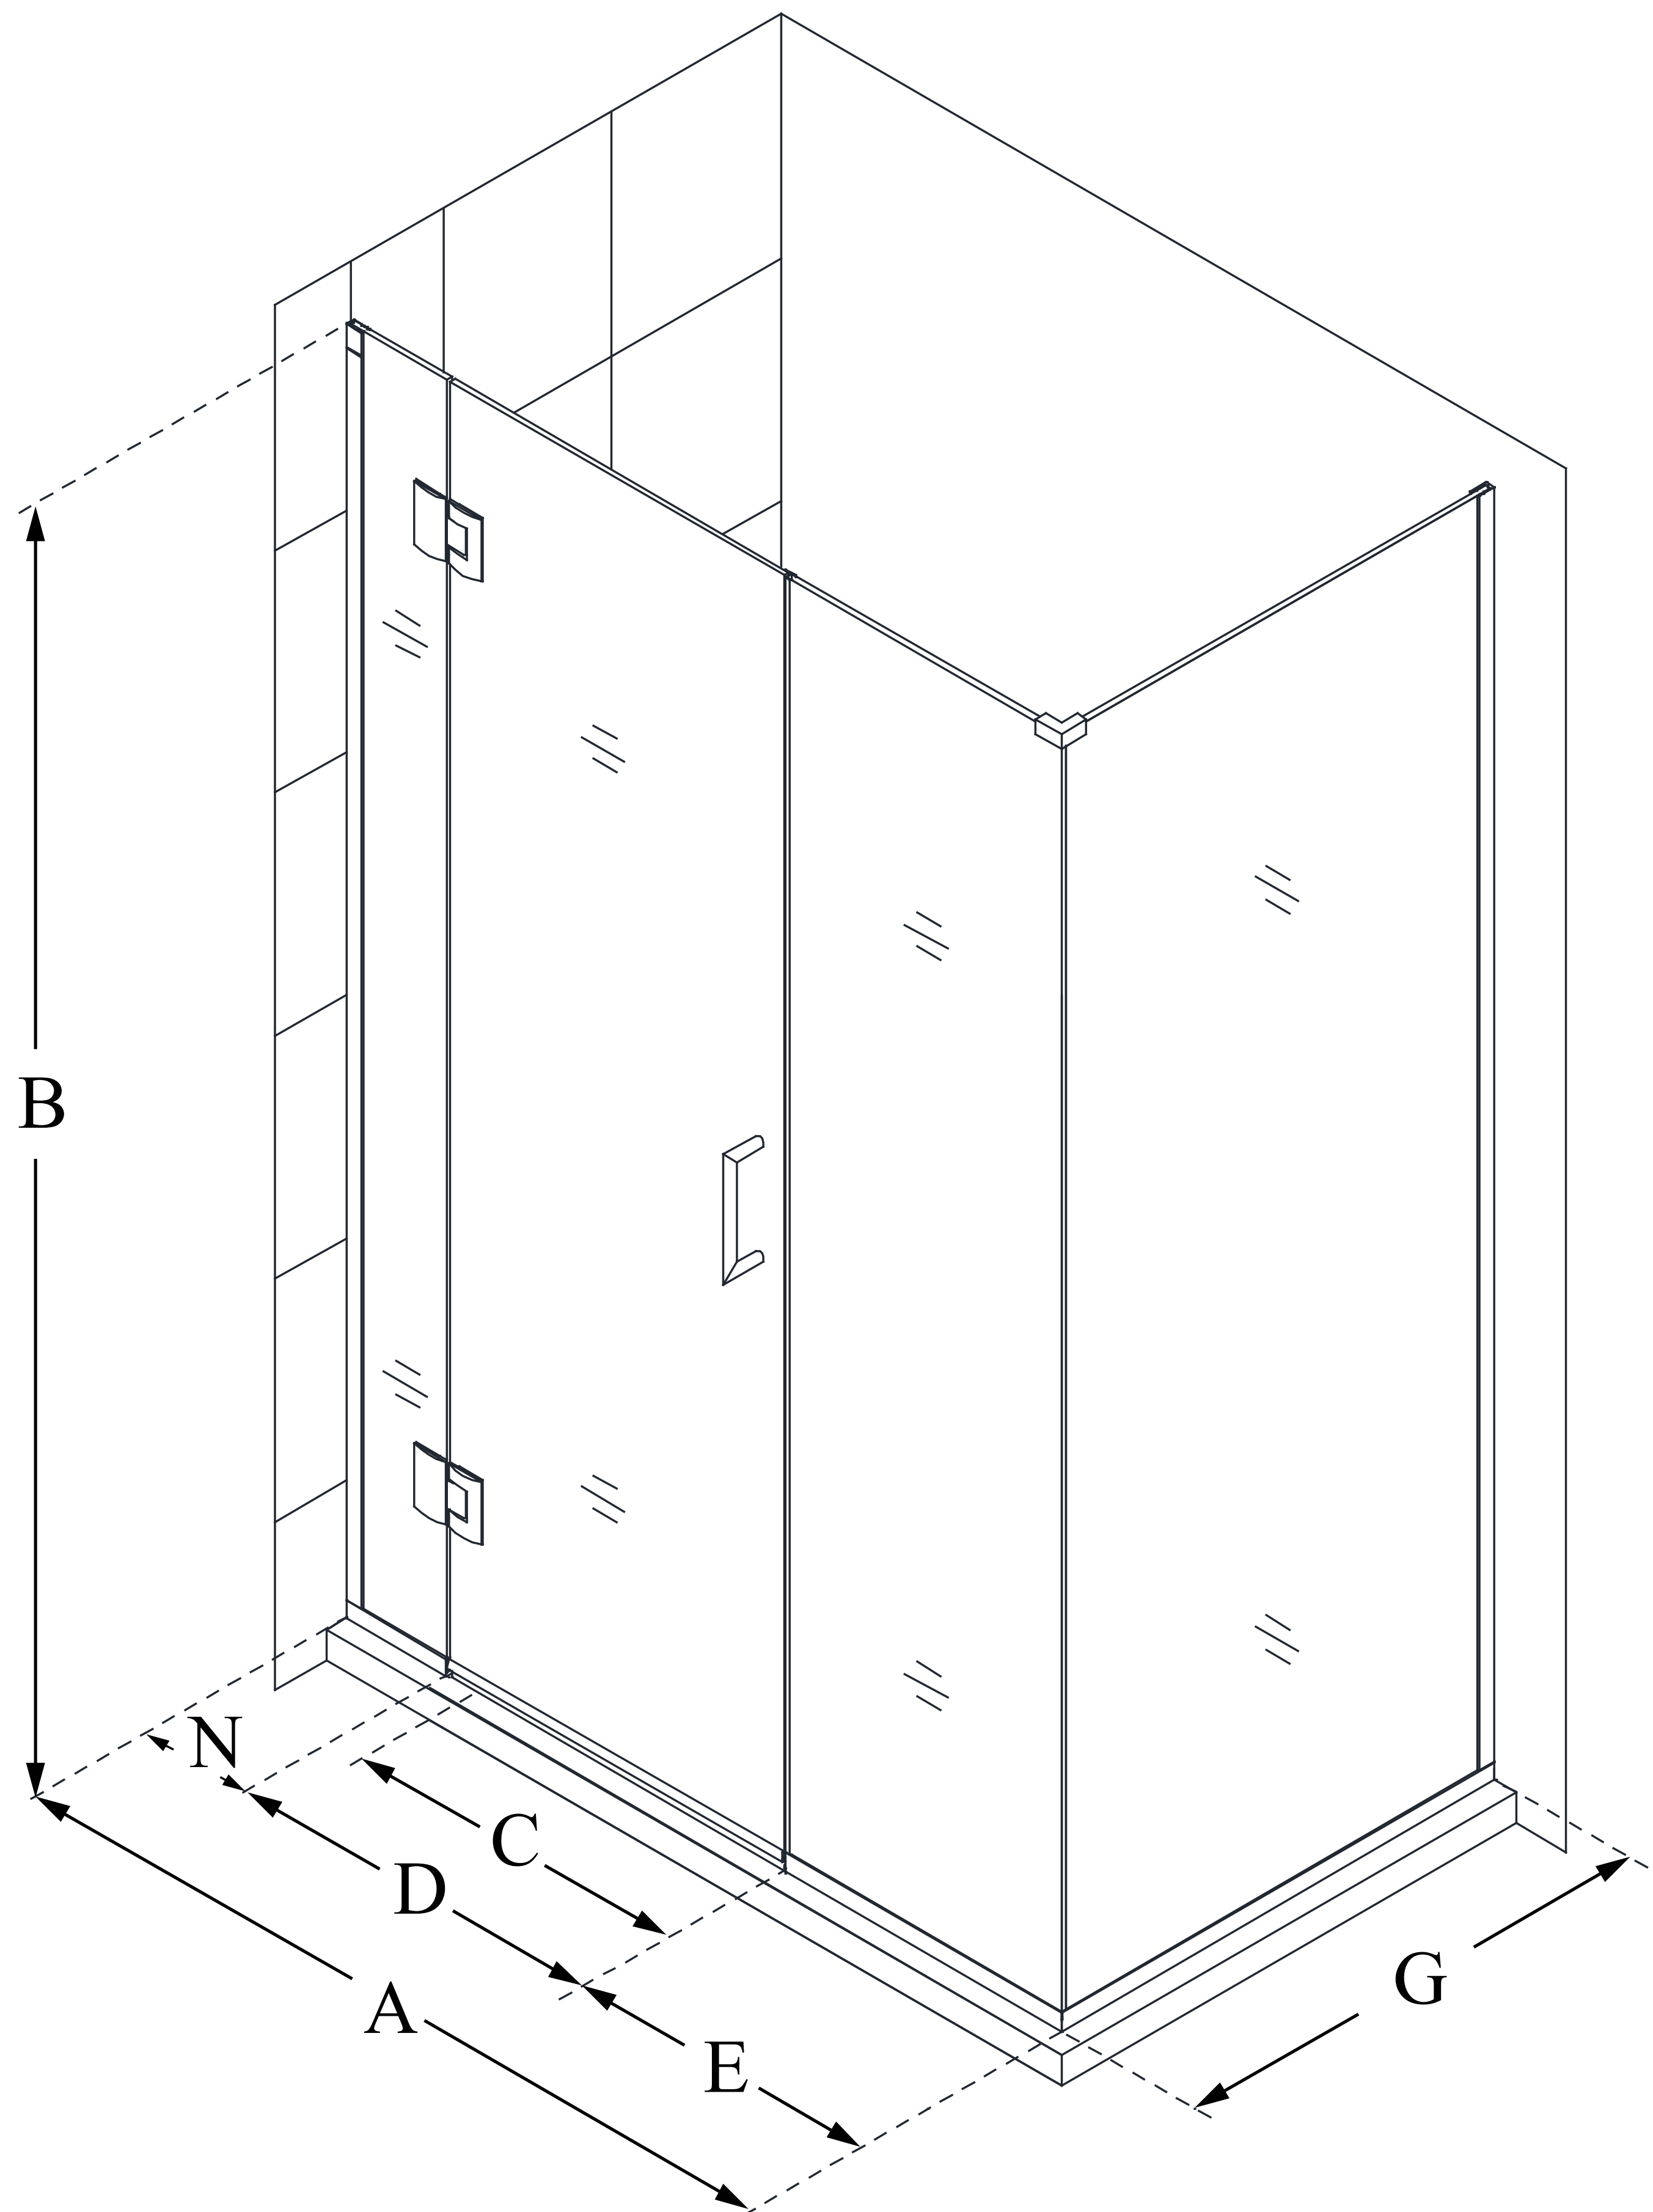

E12614534

UNIDOOR-X

DreamLine Unidoor-X 46 1/2 in. W x 34 3/8 in. D x 72 in. H Frameless Hinged Shower Enclosure, Clear Glass

SWING DOOR

CONFIGURATION DIMENSIONS:

A: 46 1/2 in.

MODEL WIDTH

B: 72 in.

MODEL HEIGHT

C: 25 in.

ACCESS WIDTH

D: 26 in.

DOOR WIDTH

E: 14 1/2 in.

INLINE PANEL WIDTH

G: 34 3/8 in.

RETURN PANEL WIDTH

N: 6 in.

HINGE PANEL WIDTH

DreamLine reserves the right to update or modify the hardware or materials pictured without prior notice for the purpose of product improvement and customer satisfaction.