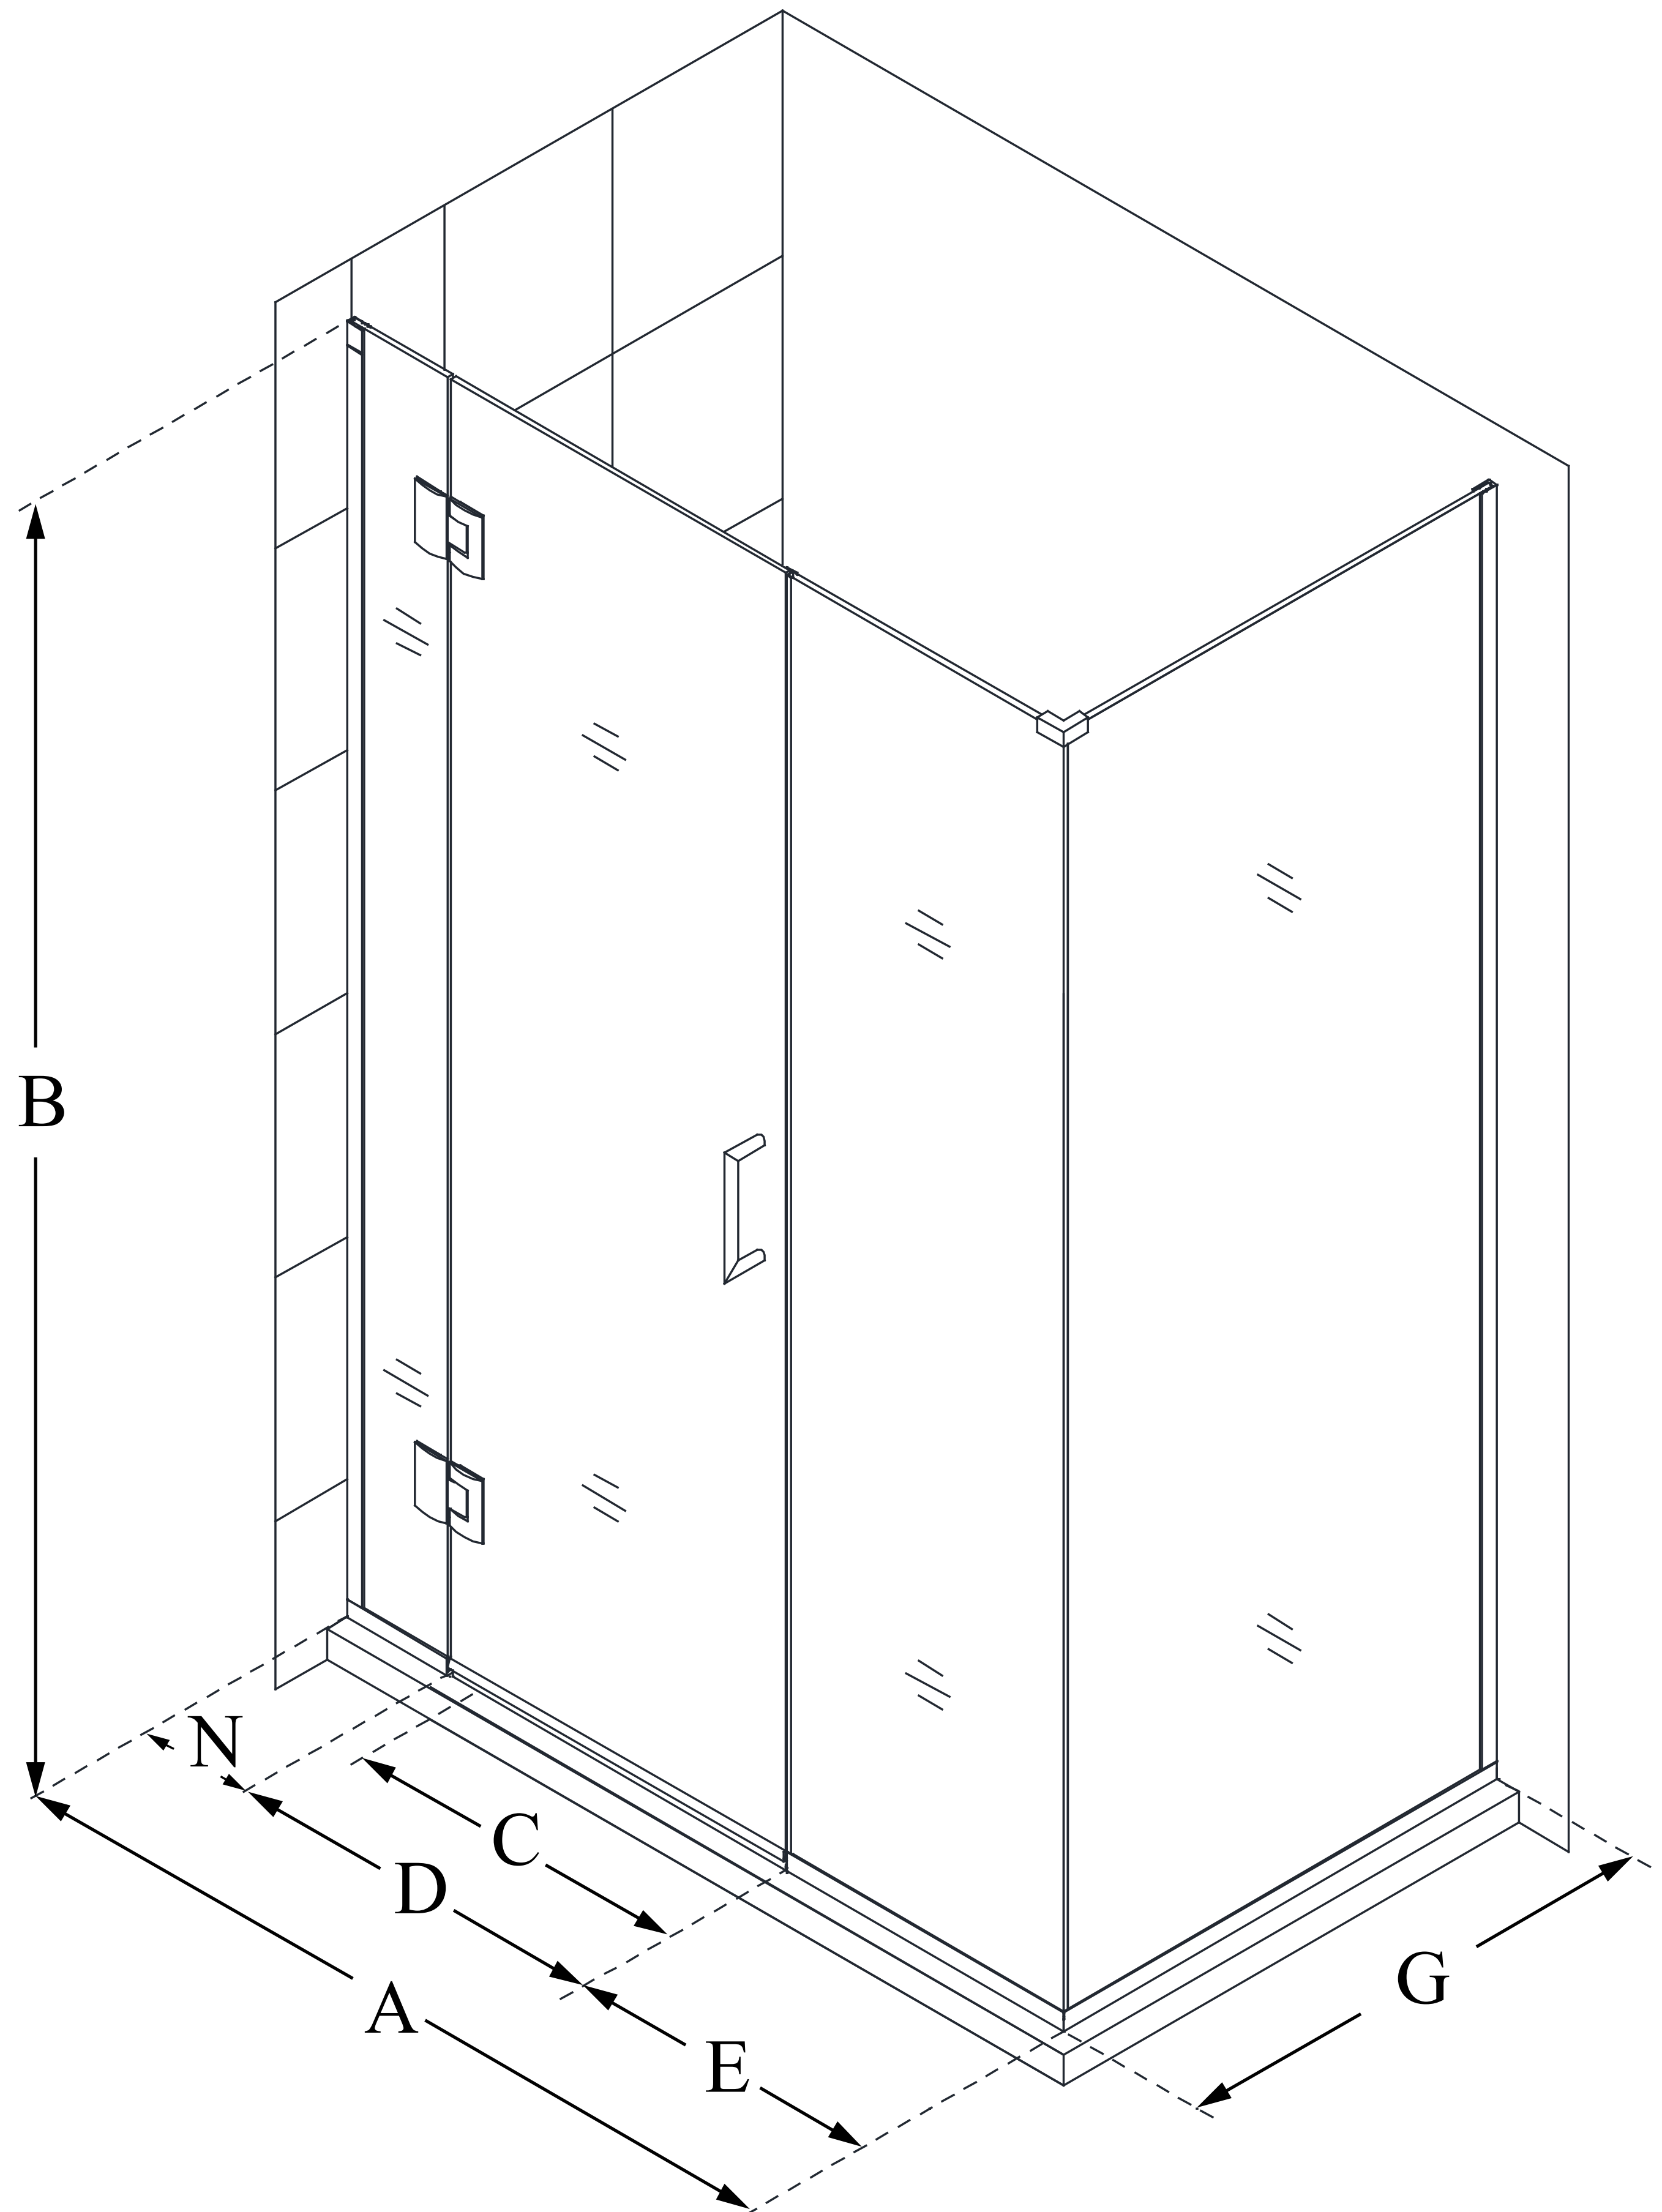

E12614530

UNIDOOR-X

DreamLine Unidoor-X 46 1/2 in. W x 30 3/8 in. D x 72 in. H Frameless Hinged Shower Enclosure, Clear Glass

SWING DOOR

**CONFIGURATION
DIMENSIONS:**

A: 46 1/2 in.

MODEL WIDTH

B: 72 in.

MODEL HEIGHT

C: 25 in.

ACCESS WIDTH

D: 26 in.

DOOR WIDTH

E: 14 1/2 in.

INLINE PANEL WIDTH

G: 30 3/8 in.

RETURN PANEL WIDTH

N: 6 in.

HINGE PANEL WIDTH

DreamLine reserves the right to update or modify the hardware or materials pictured without prior notice for the purpose of product improvement and customer satisfaction.