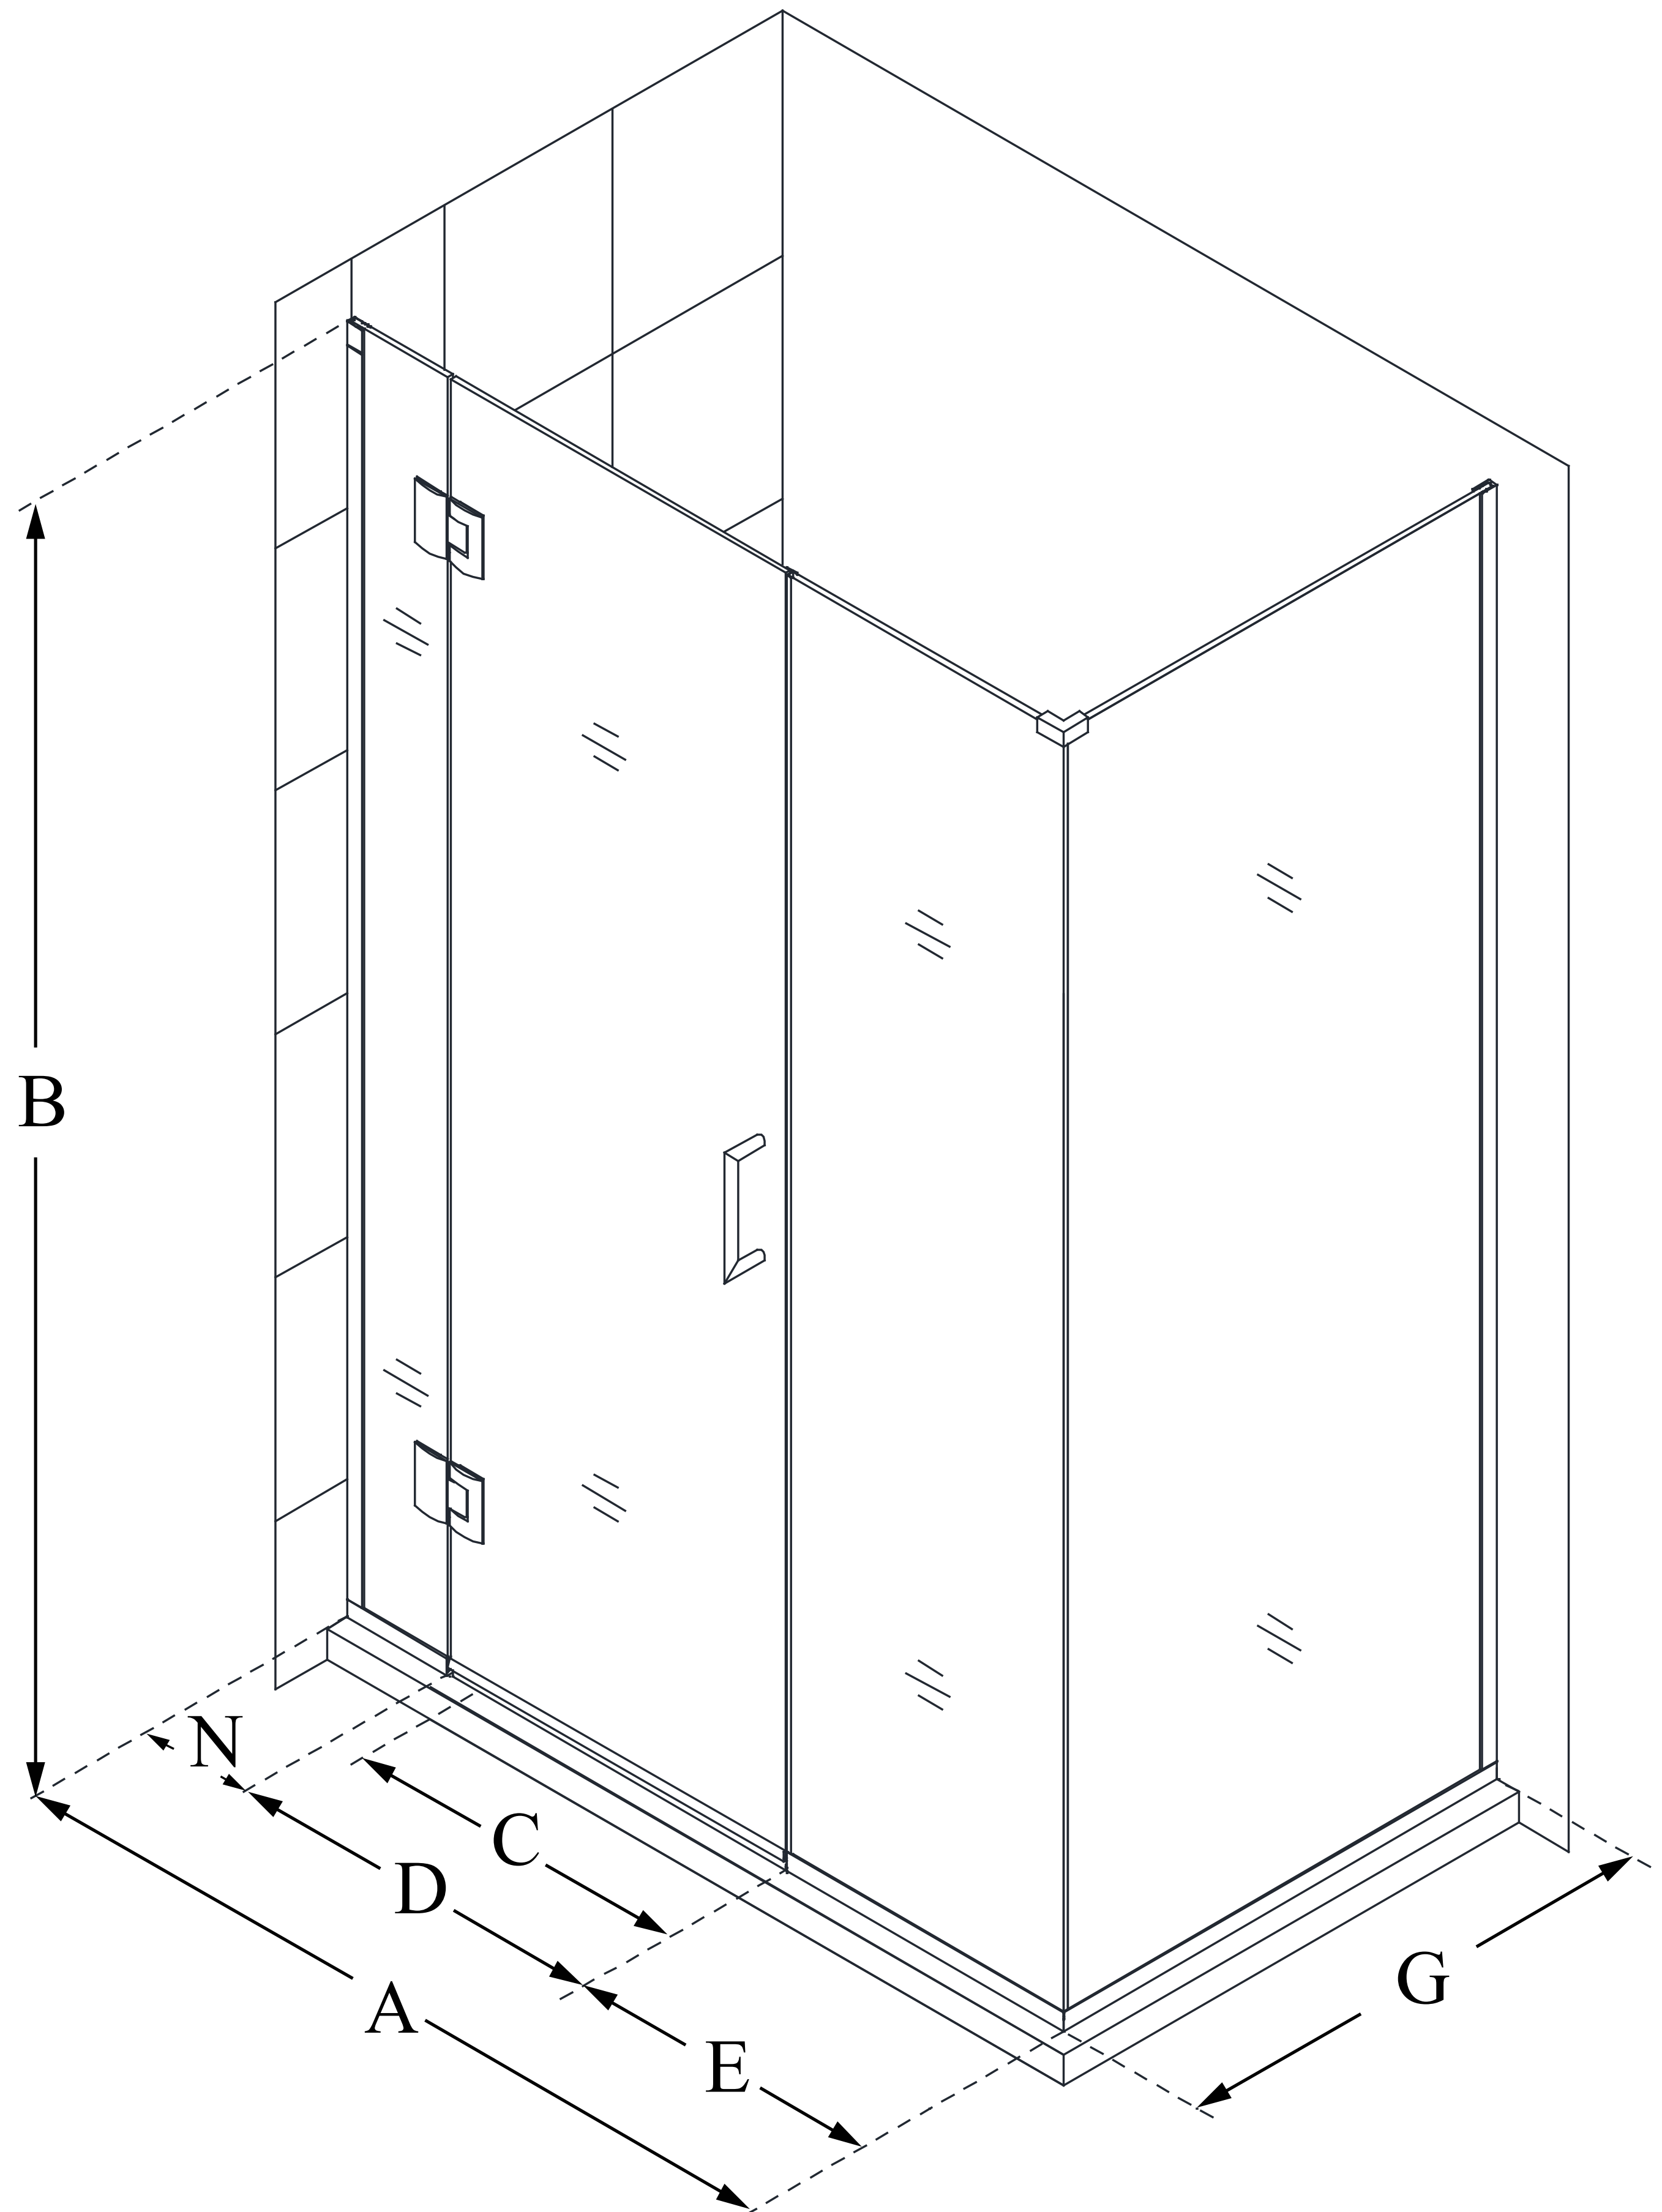

## UNIDOOR-X

DreamLine Unidoor-X 45 1/2 in. W  
x 34 3/8 in. D x 72 in. H Frameless  
Hinged Shower Enclosure, Clear  
Glass

**SWING DOOR**

### CONFIGURATION DIMENSIONS:

**A: 45 1/2 in.**

MODEL WIDTH

**B: 72 in.**

MODEL HEIGHT

**C: 24 in.**

ACCESS WIDTH

**D: 25 in.**

DOOR WIDTH

**E: 14 1/2 in.**

INLINE PANEL WIDTH

**G: 34 3/8 in.**

RETURN PANEL WIDTH

**N: 6 in.**

HINGE PANEL WIDTH

DreamLine reserves the right to update or modify the hardware or materials pictured without prior notice for the purpose of product improvement and customer satisfaction.