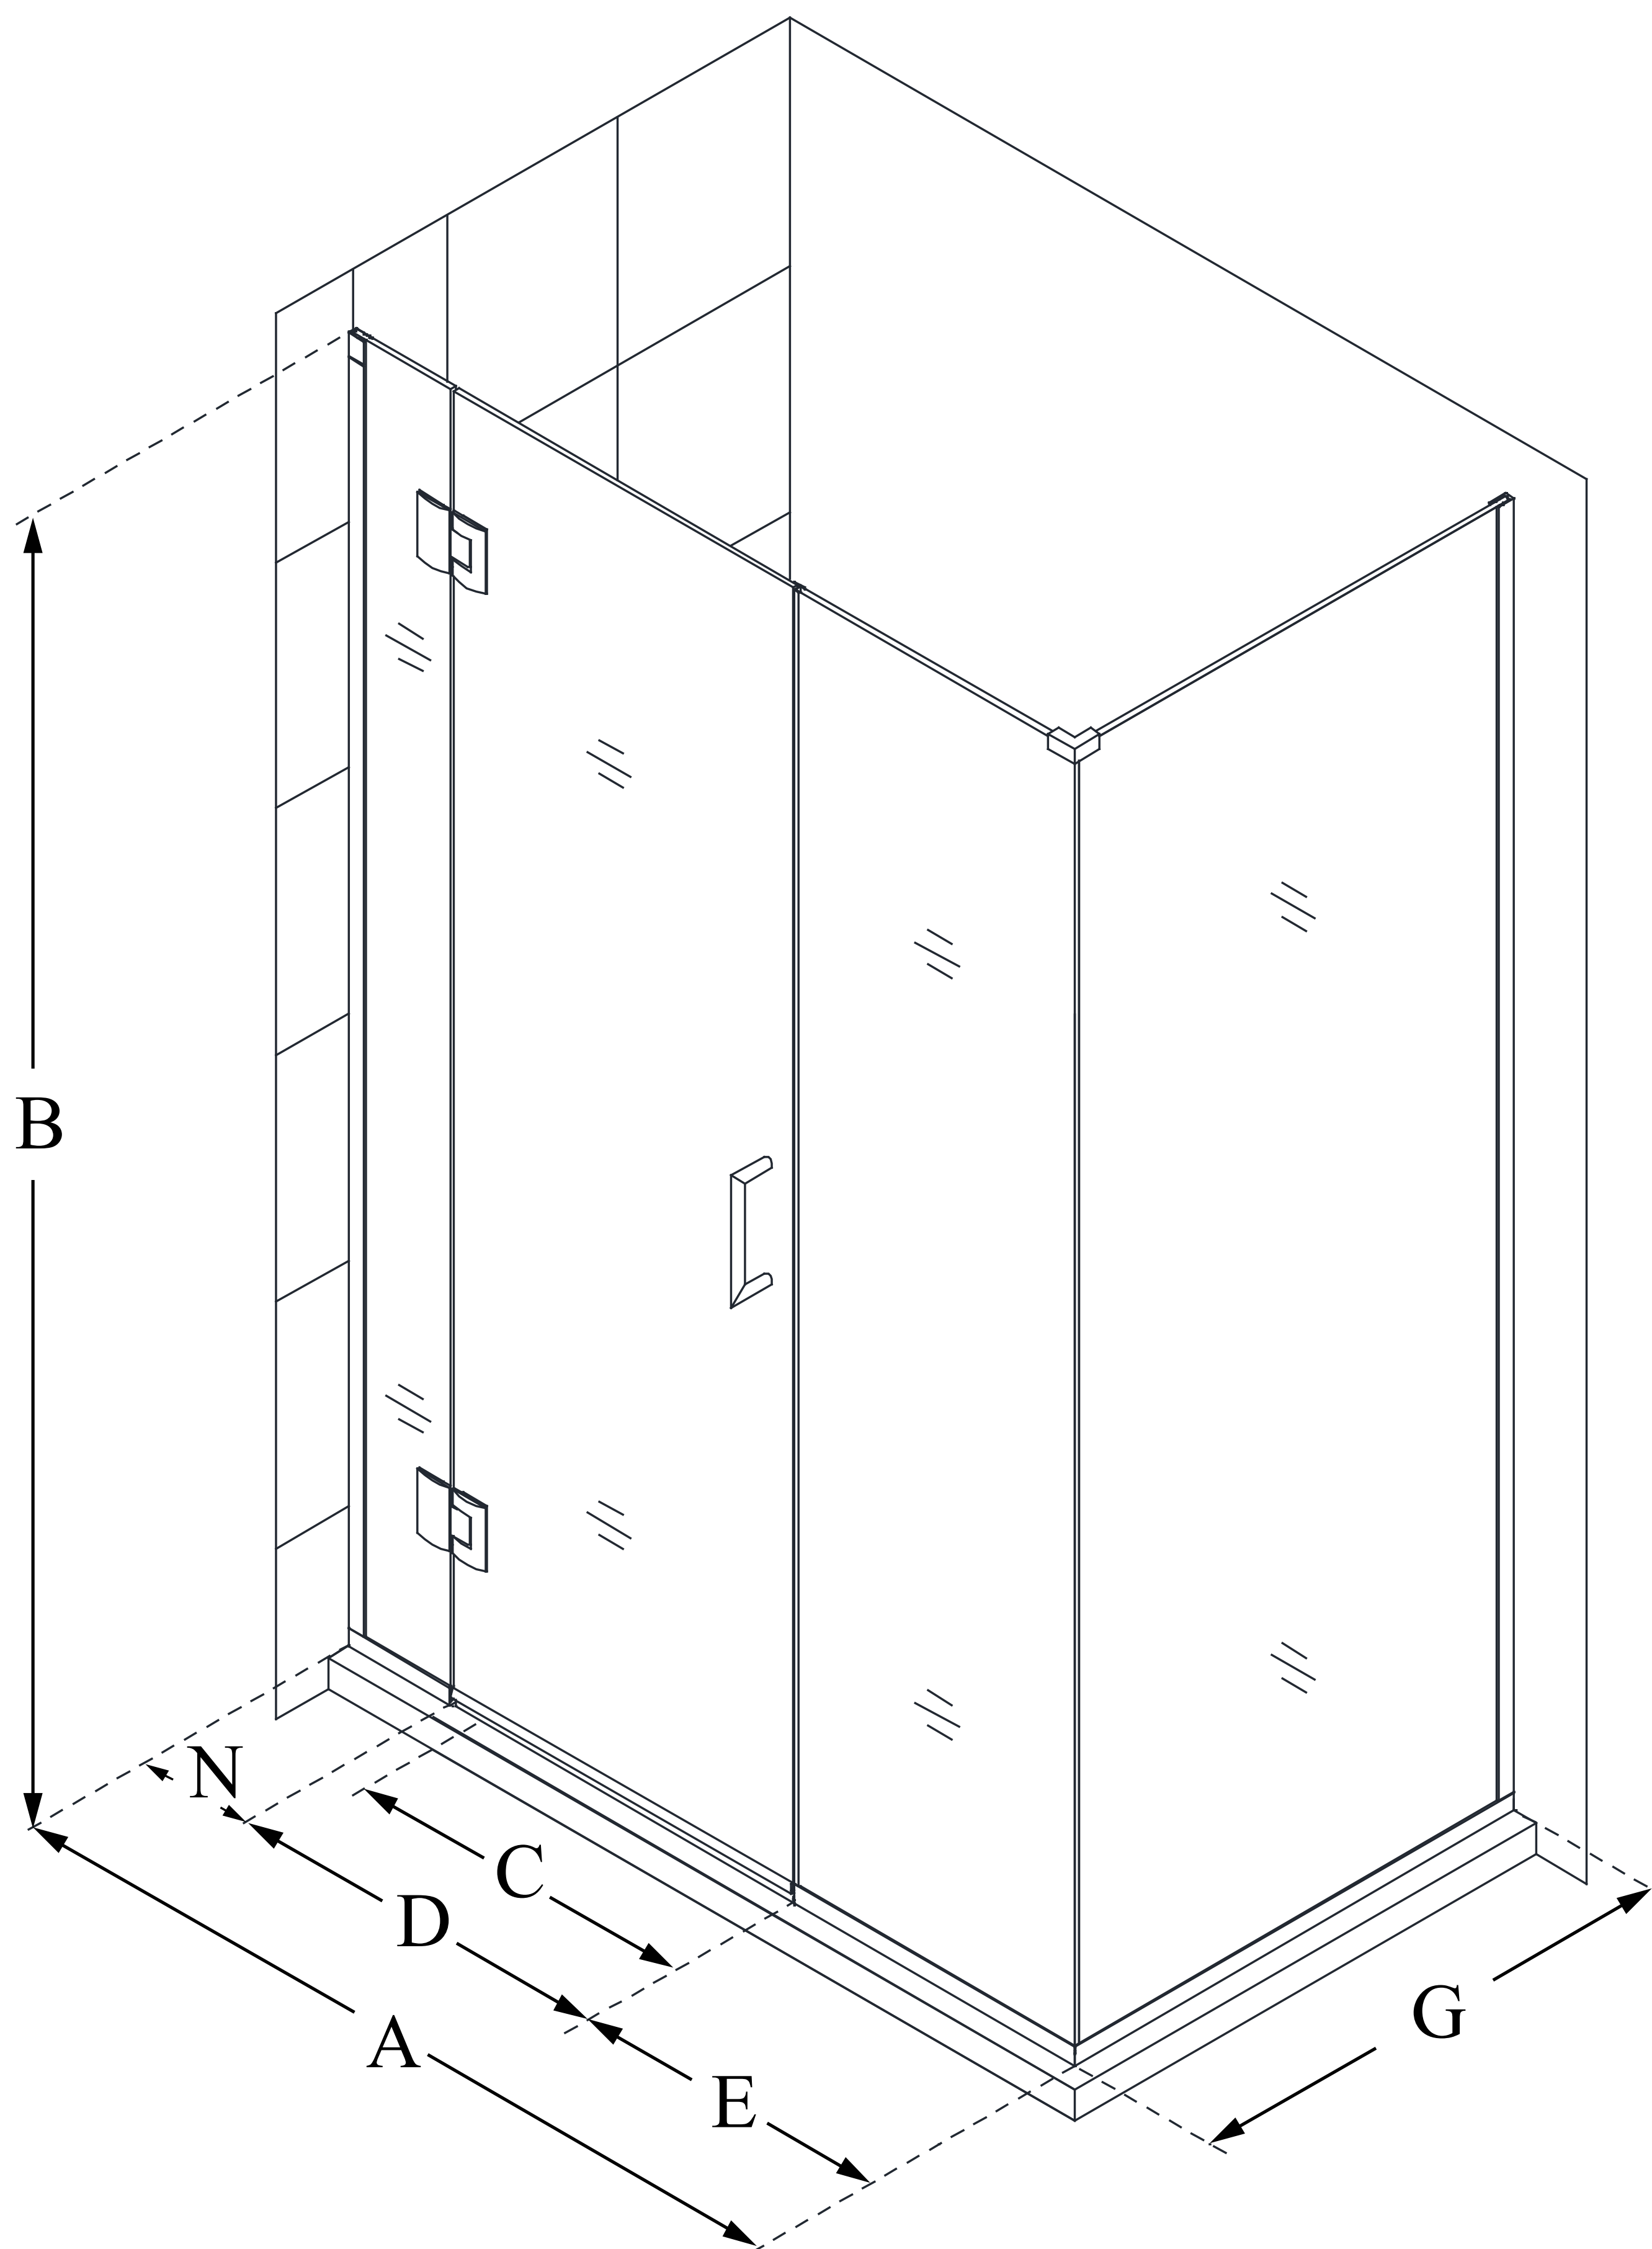

E12514530

UNIDOOR-X

DreamLine Unidoor-X 45 1/2 in. W
x 30 3/8 in. D x 72 in. H Frameless
Hinged Shower Enclosure, Clear
Glass

SWING DOOR

CONFIGURATION DIMENSIONS:

A: 45 1/2 in.

MODEL WIDTH

B: 72 in.

MODEL HEIGHT

C: 24 in.

ACCESS WIDTH

D: 25 in.

DOOR WIDTH

E: 14 1/2 in.

INLINE PANEL WIDTH

G: 30 3/8 in.

RETURN PANEL WIDTH

N: 6 in.

HINGE PANEL WIDTH

DreamLine reserves the right to update or modify the hardware or materials pictured without prior notice for the purpose of product improvement and customer satisfaction.